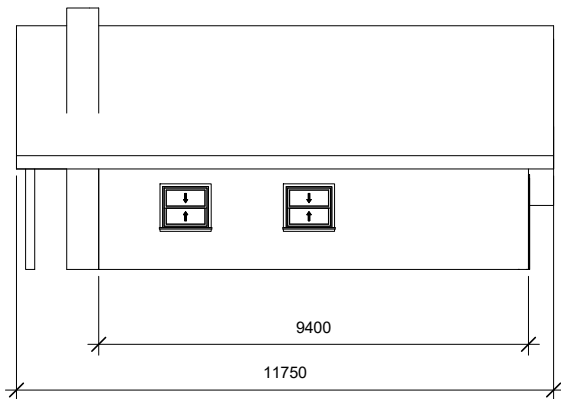

2 North  
1 : 100

3 South  
1 : 100

1 East  
1 : 100

4 West  
1 : 100

[www.autodesk.com/revit](http://www.autodesk.com/revit)

No.	Description	Date

Carsten Wulf

Leitet 75

Unnamed

Project number	0001
Date	05.12.20
Drawn by	Casper Wulf
Checked by	Checker

A101

Scale 1 : 100