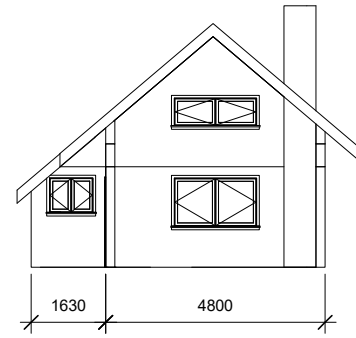

2 North  
1 : 100

3 South  
1 : 100

1 East  
1 : 100

4 West  
1 : 100

[www.autodesk.com/revit](http://www.autodesk.com/revit)

No.	Description	Date

Carsten Wulf

Leitet 75

Unnamed

Project number	0001
Date	05.12.20
Drawn by	Casper Wulf
Checked by	Checker

A101

Scale 1 : 100