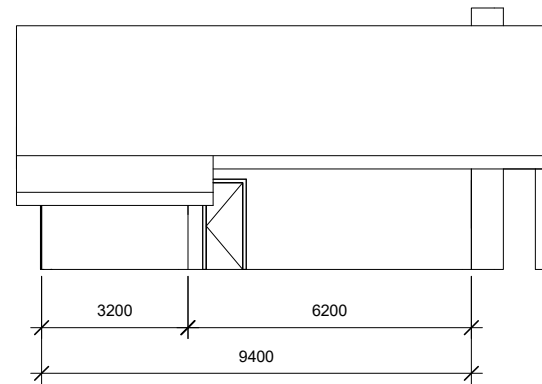

2 North  
1 : 100

3 South  
1 : 100

1 East  
1 : 100

4 West  
1 : 100

[www.autodesk.com/revit](http://www.autodesk.com/revit)

No.	Description	Date

Carsten Wulf

Leitet 75

Unnamed

Project number	0001
Date	05.12.20
Drawn by	Casper Wulf
Checked by	Checker

A101

Scale 1 : 100