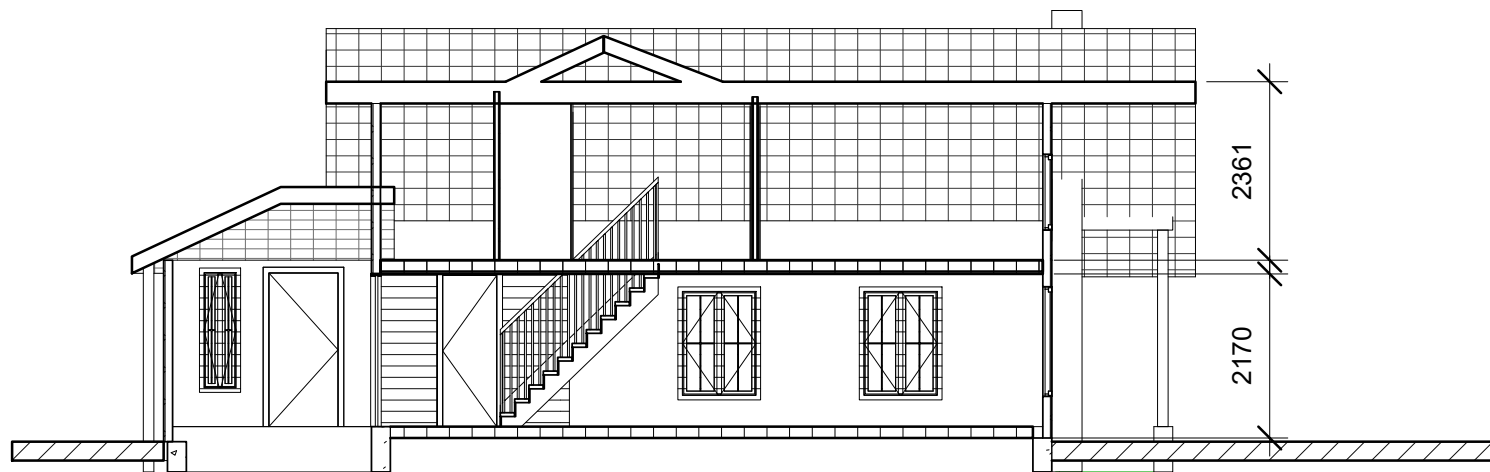

2 snitt vest/øst
1 : 100

1 snitt nord/sør
1 : 100

www.autodesk.com/revit

No.	Description	Date

Carsten Wulf
Hytte utbygging

Unnamed

Project number	0001
Date	24.01.22
Drawn by	Author
Checked by	Checker

A104

Scale 1 : 100