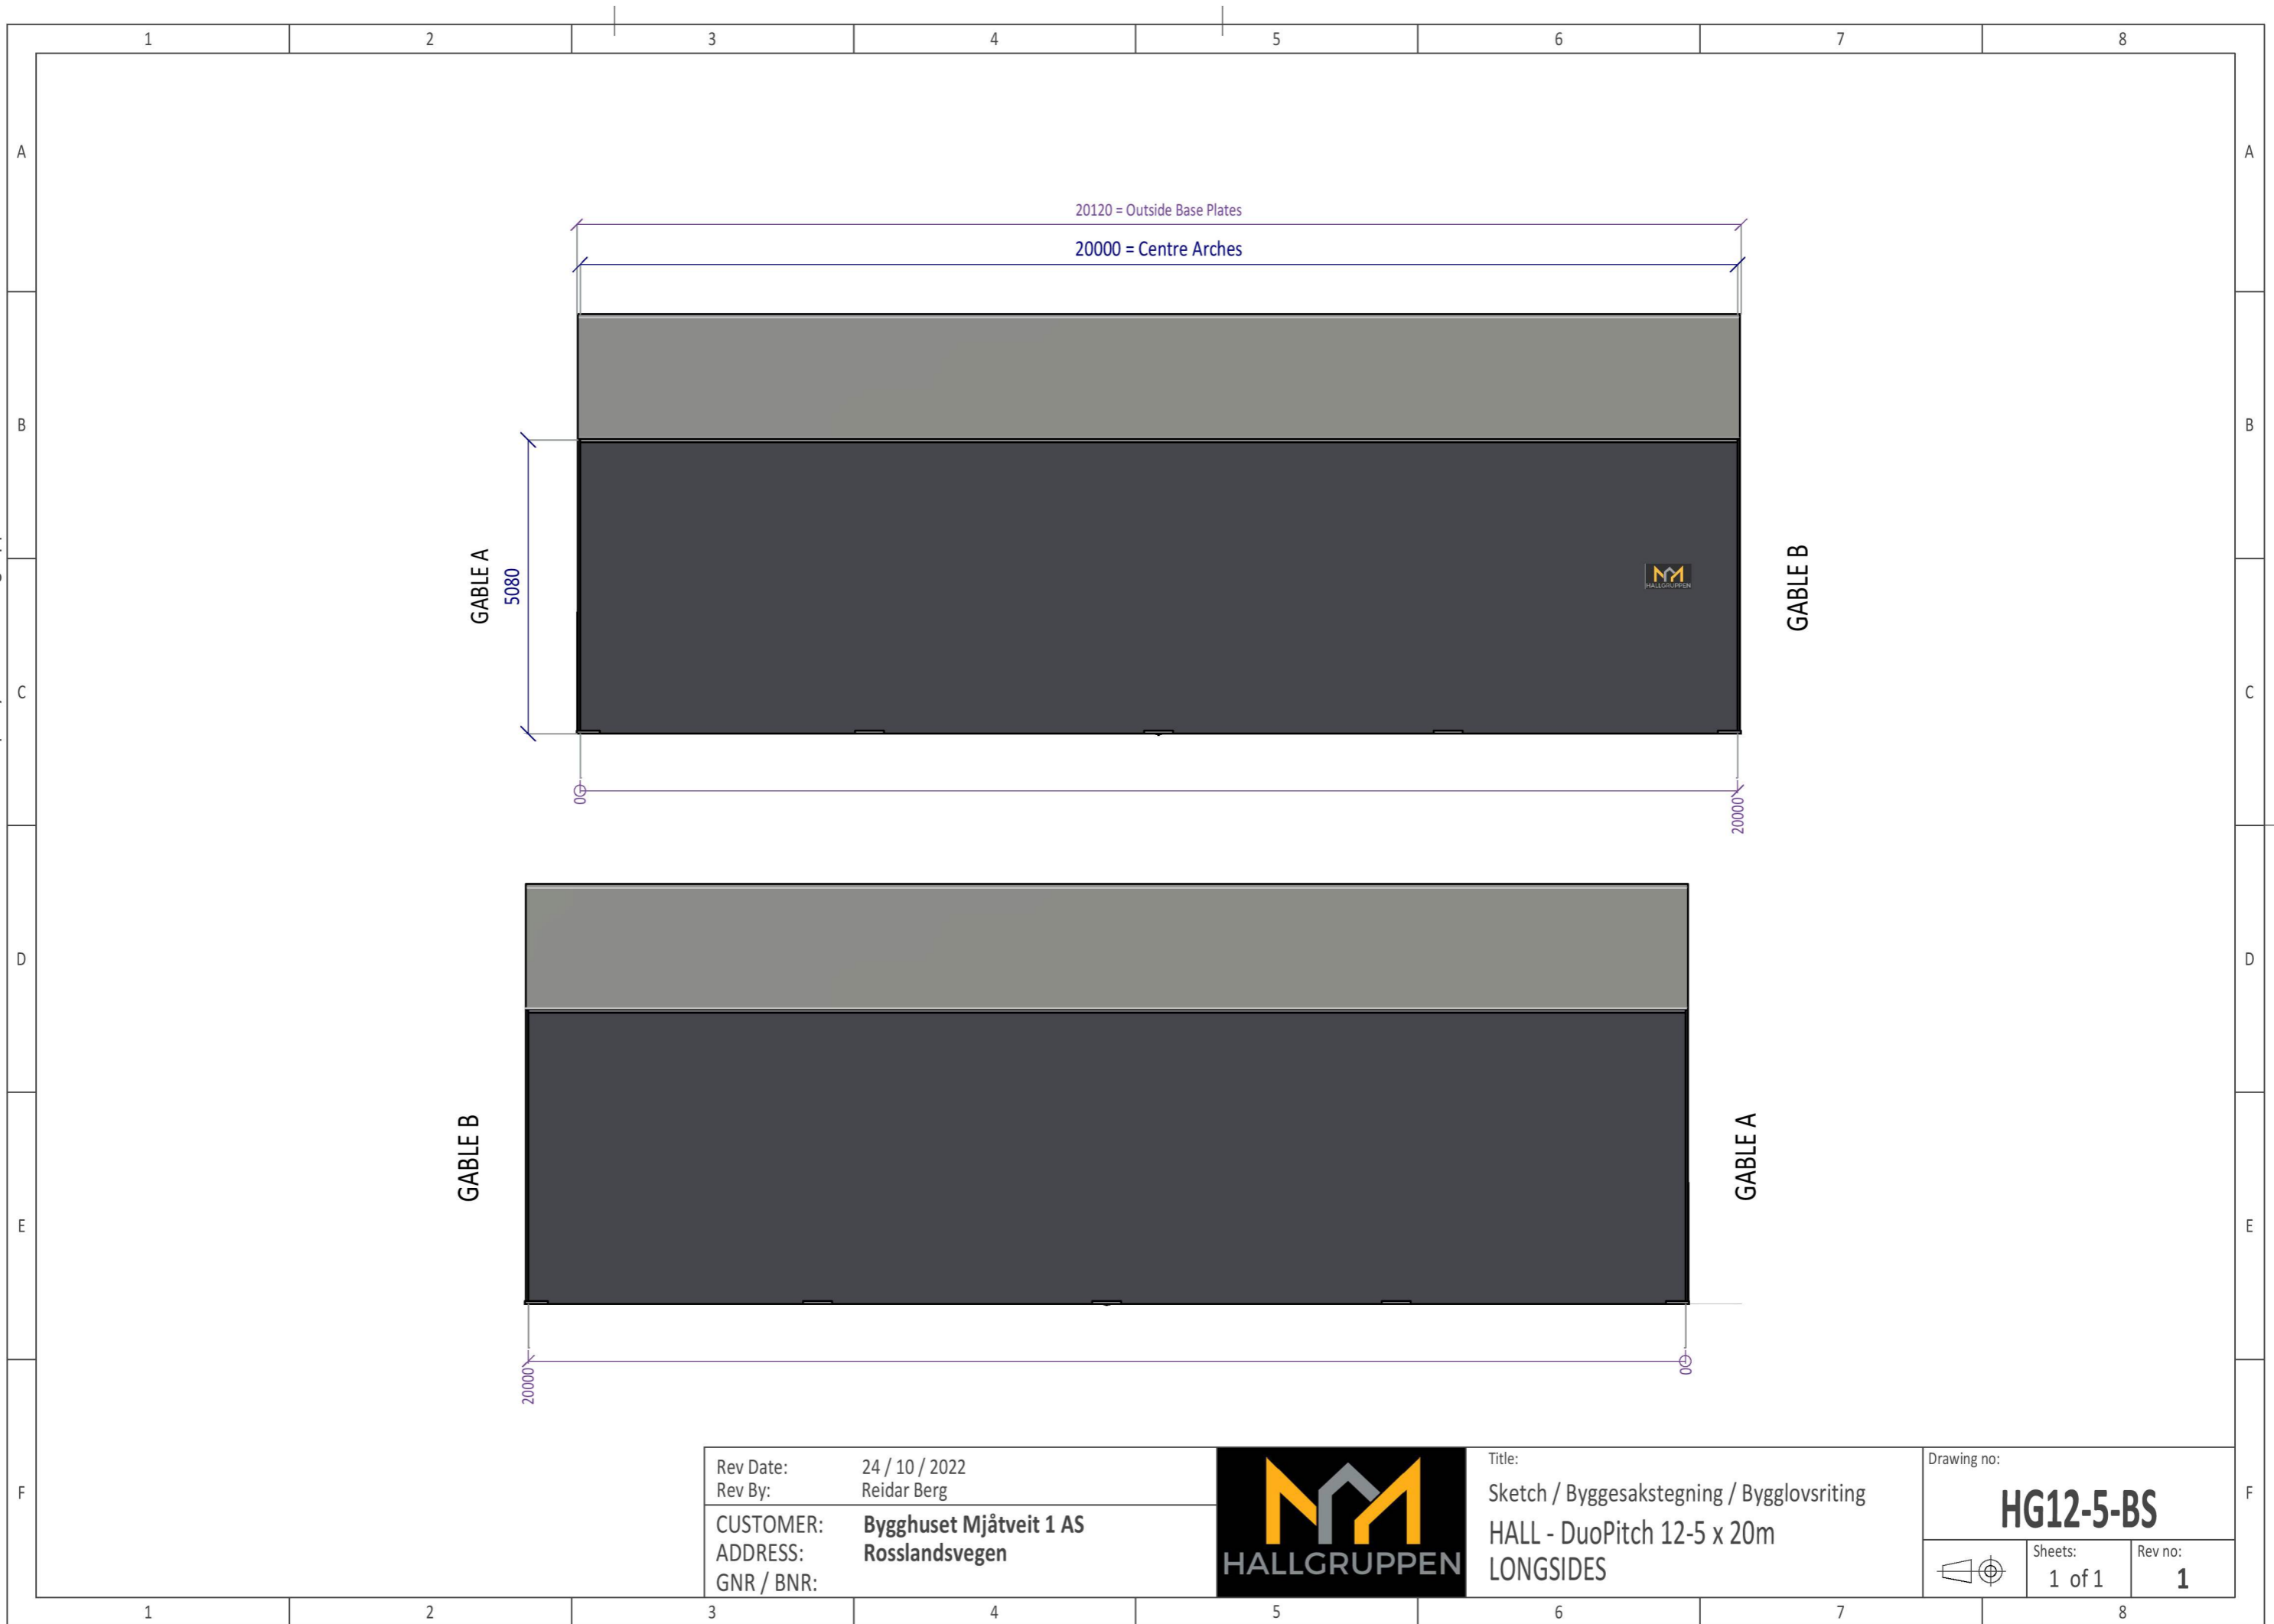

The drawing shall not be copied or be giving third party without Hallgruppen's consent

Rev Date: 24 / 10 / 2022
Rev By: Reidar Berg
CUSTOMER: Bygghuset Mjåtveit 1 AS
ADDRESS: Rosslandsvegen
GNR / BNR:

Title: Sketch / Byggesakstegning / Bygglovsriting
HALL - DuoPitch 12-5 x 20m
LONGSIDES

Drawing no: **HG12-5-BS**
Sheets: 1 of 1
Rev no: 1