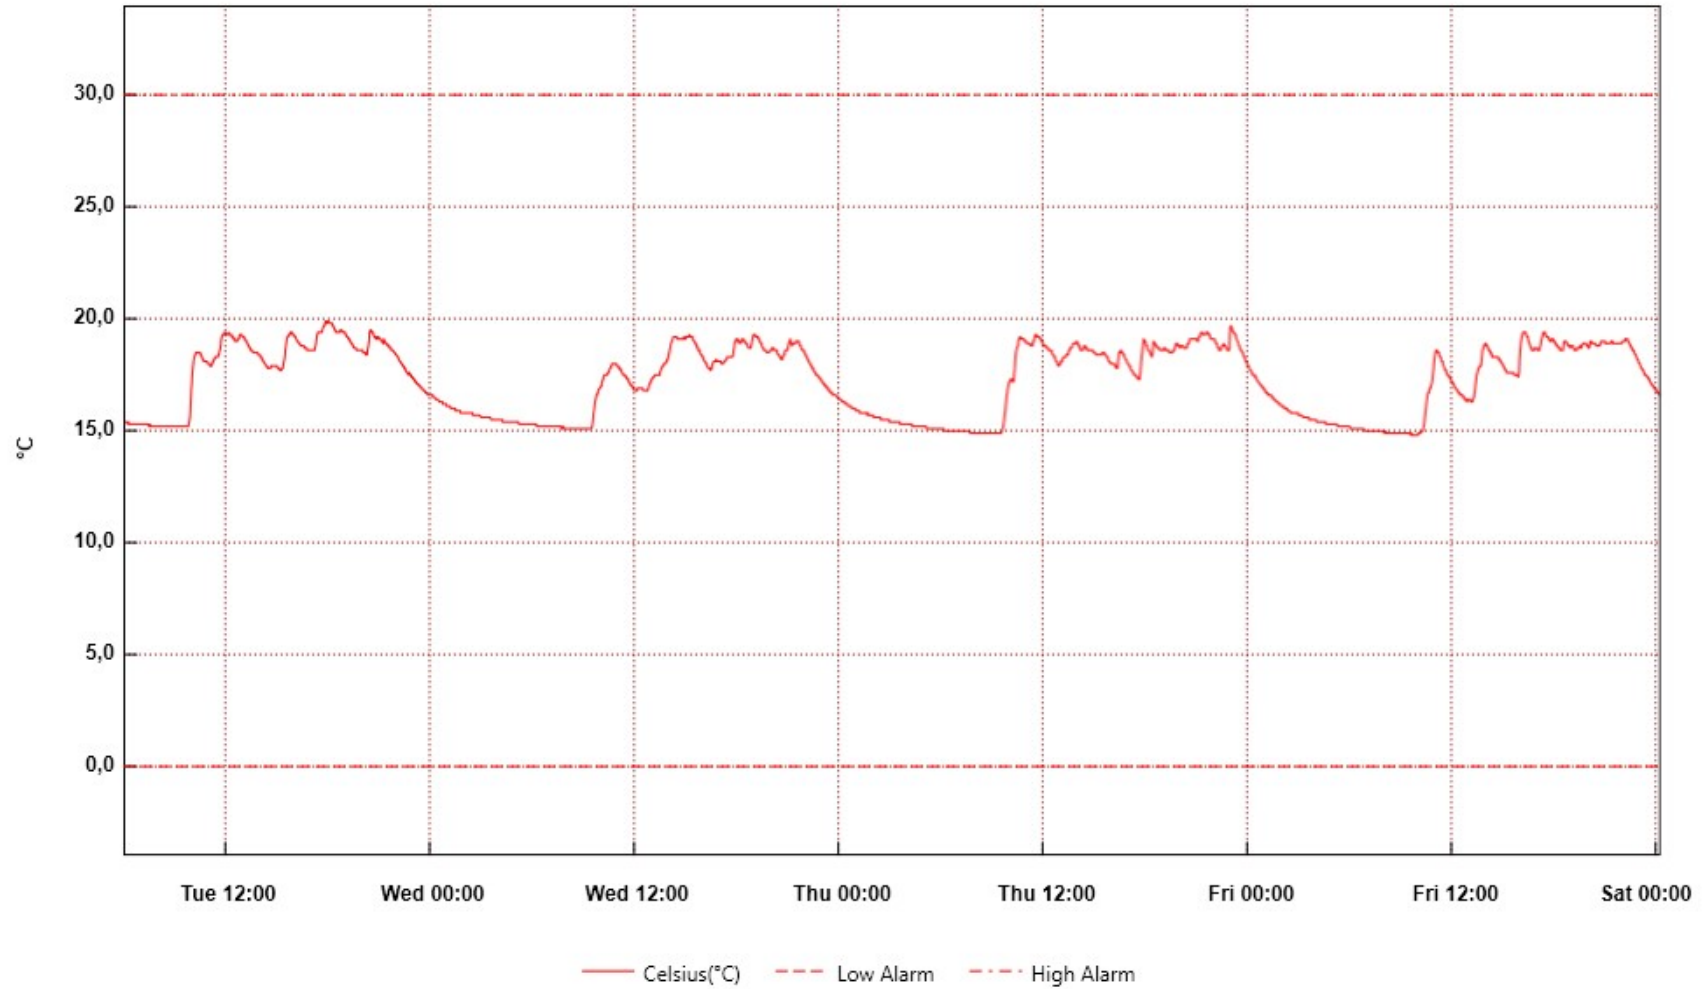

### OstKro-130922

From: tirsdag 13. september 2022 06:00:00 - To: lørdag 17. september 2022 00:18:10