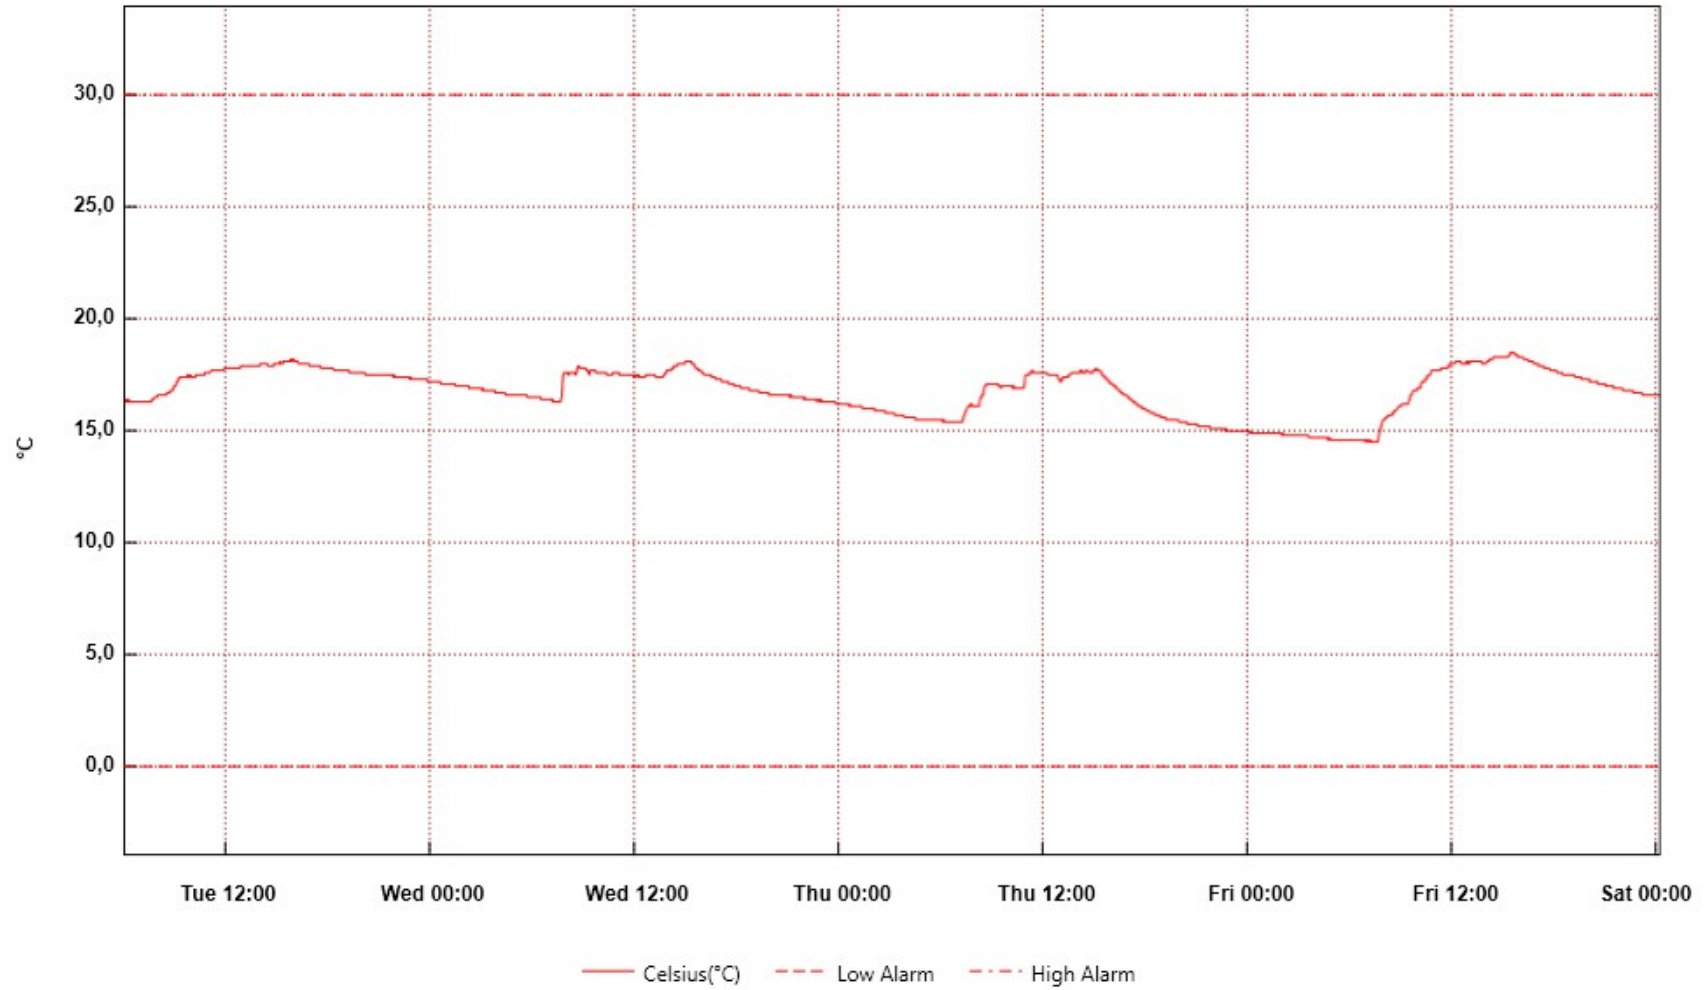

RegNorHe-130922

From: tirsdag 13. september 2022 06:00:00 - To: lørdag 17. september 2022 00:18:10