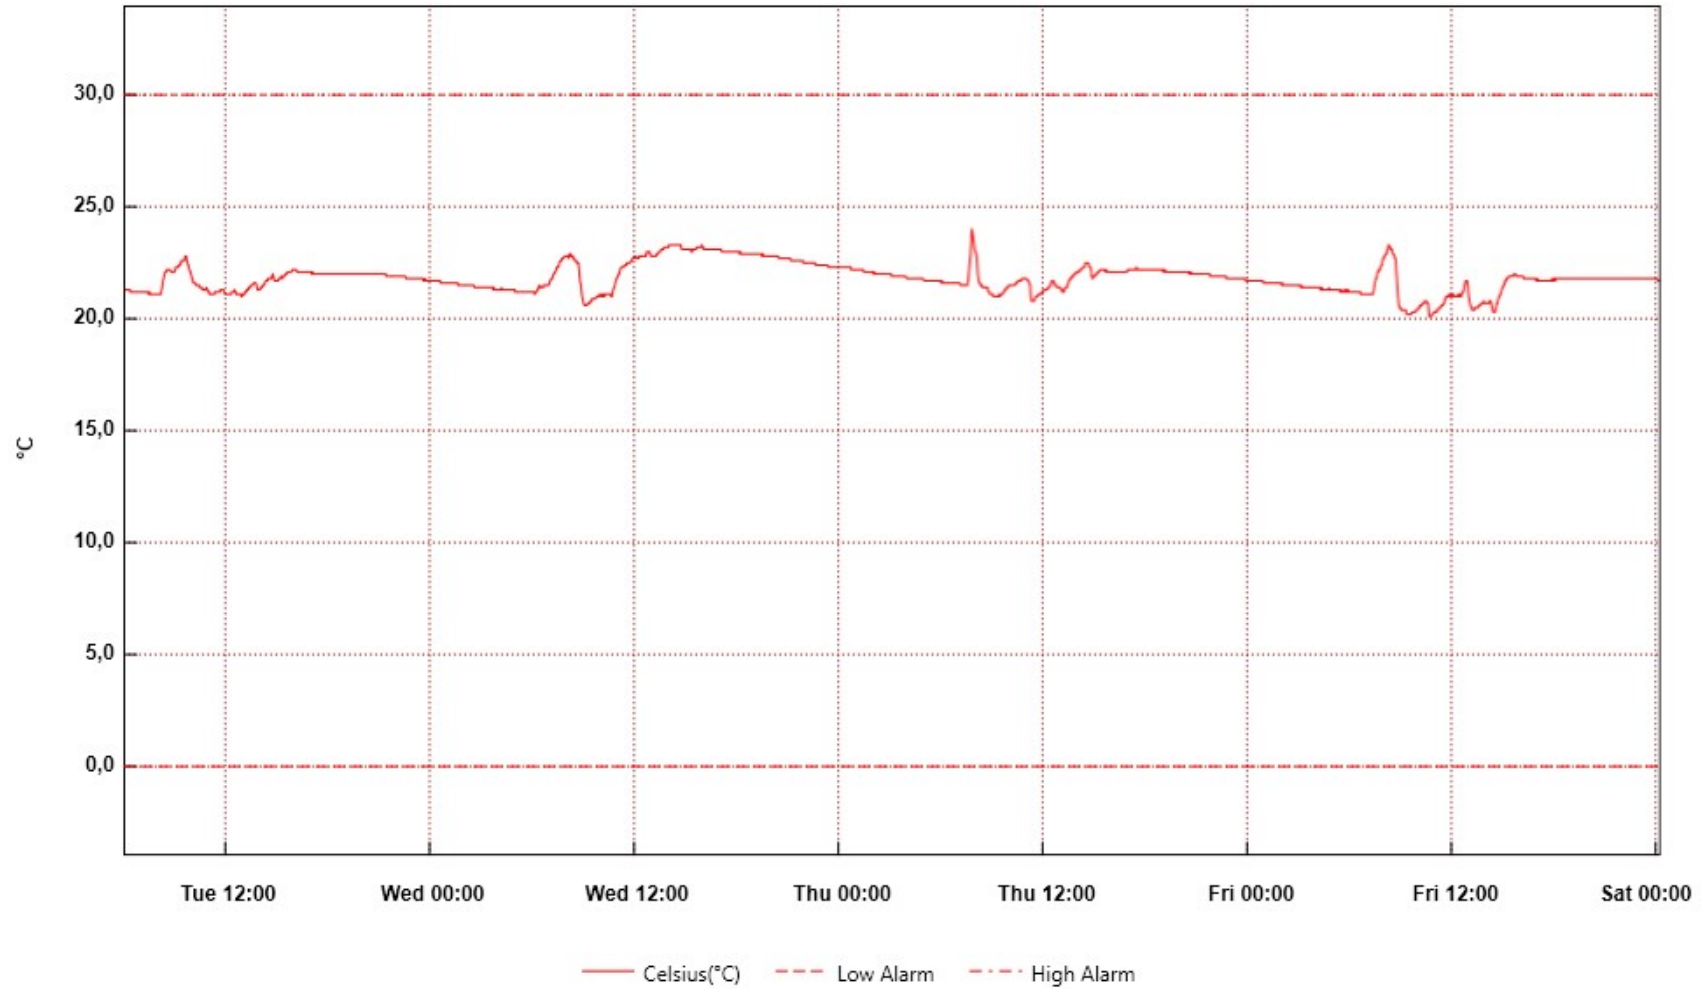

GLDE-130922

From: tirsdag 13. september 2022 06:00:00 - To: lørdag 17. september 2022 00:18:10