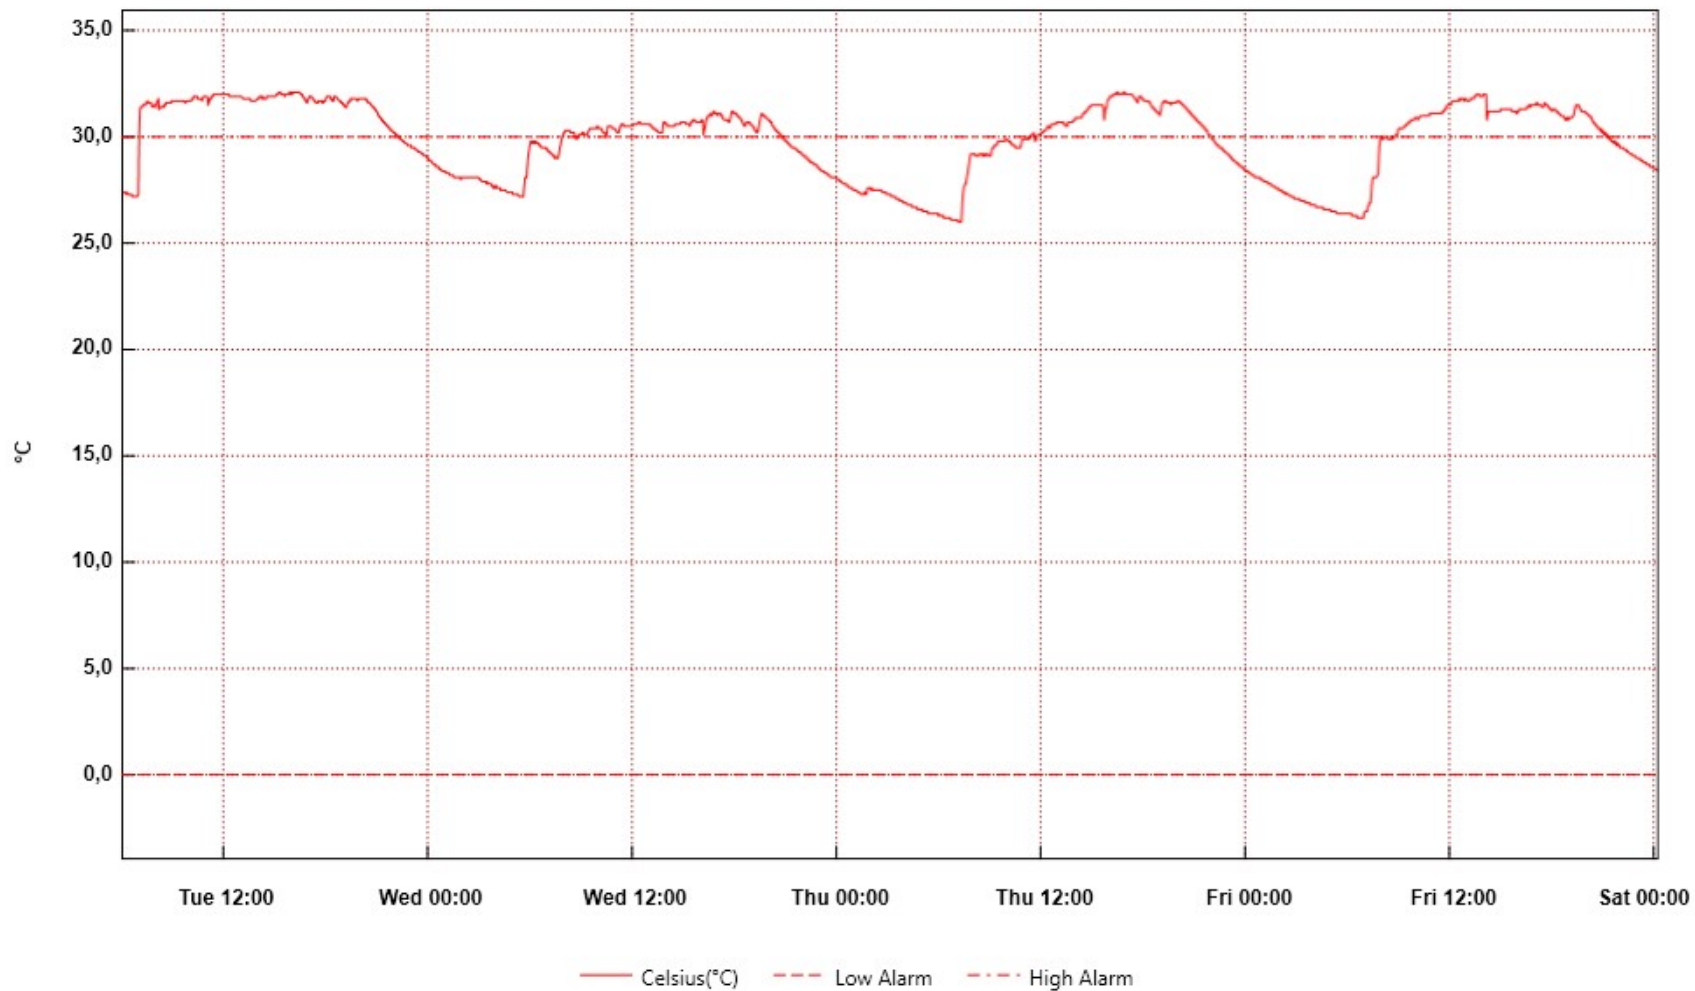

NordFolk-130922

From: tirsdag 13. september 2022 06:00:00 - To: lørdag 17. september 2022 00:18:10