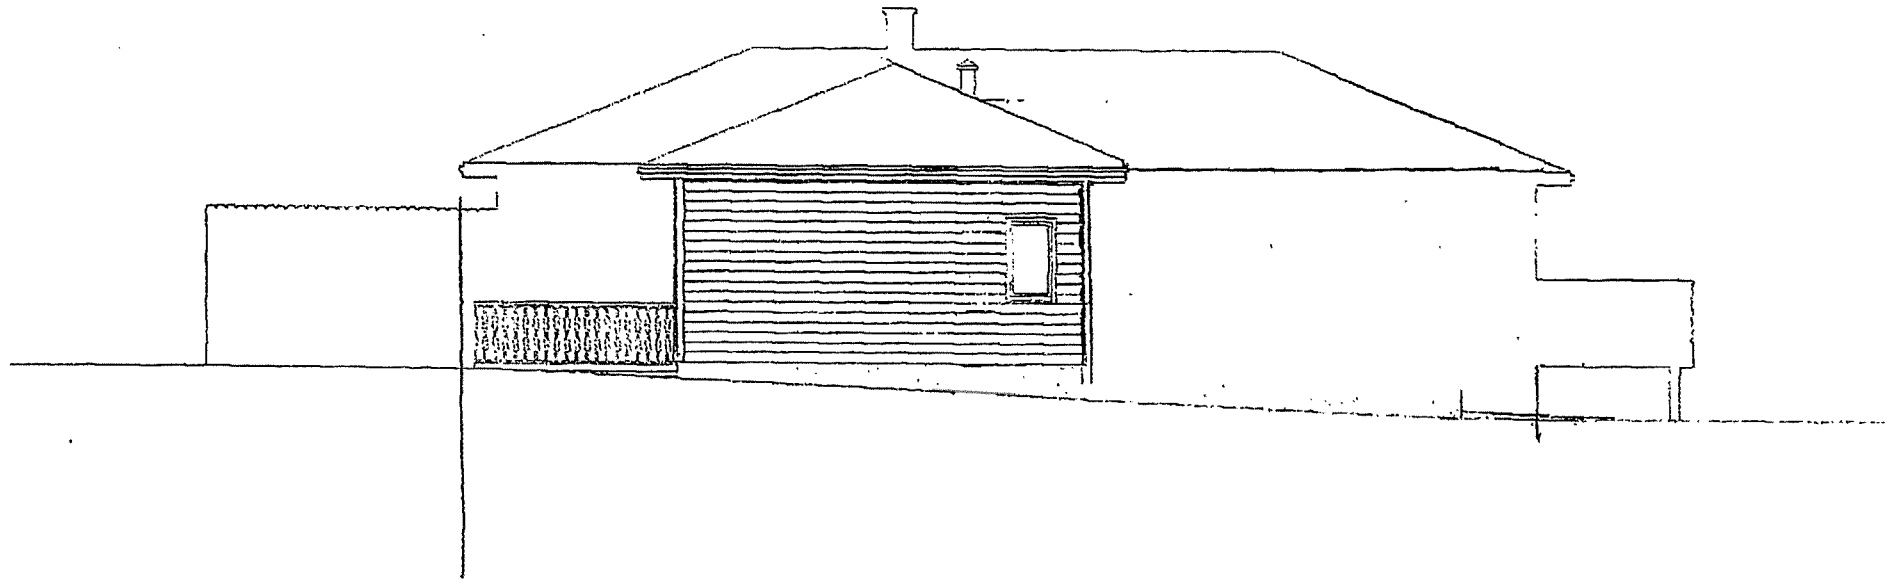

← PABYOC GARAGE →

COMPANY NAME	
OWNER	
PLACE	
CROSSSECTION	SCALE 1:100

2

ЗАБЫТОЕ ГАРАЖЕ

DRAWER NAME:	
OWNER:	
PLACE:	
NORTH-EAST FACADE	SCALE 1:100
DATE:	SIGNATURE:

3

COMPANY NAME:	
OWNER:	
PLACE:	
NORTH-WEST VIEW	SCALE 1:100
DATE:	SIGNATURE:

— Utvendig total 7,11 m

Utvendig total 6,07 m

GARASJE

4

1. ETASJE

COMPANY	
NAME:	
PROJECT:	
PLANT:	
FLOOR VIEW	
SCALE 1:100	
DATE:	SIGNATURE: