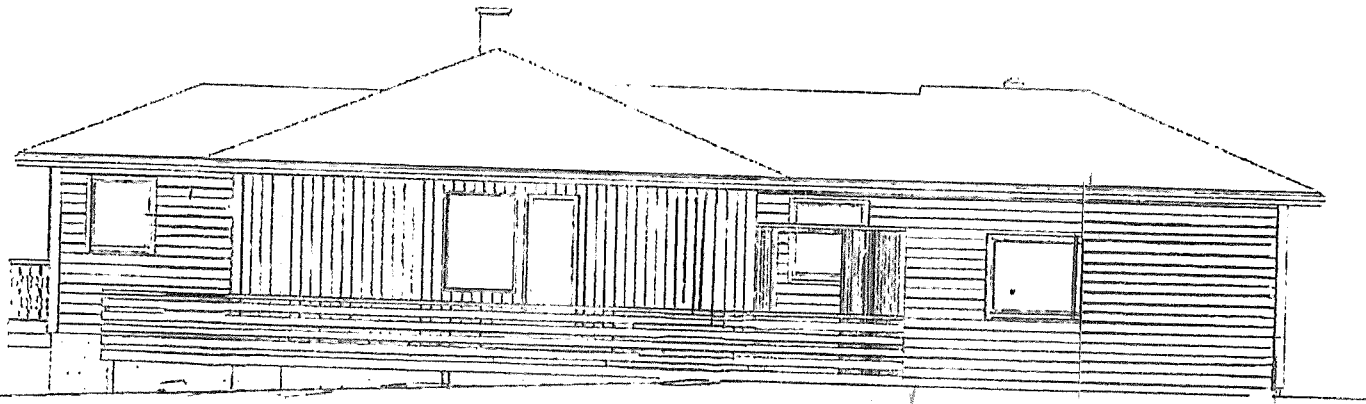

← PABYOC GARAGE →

COMPANY NAME	
OWNER	
PLACE	
CROSSSECTION	SCALE 1:100

2

ЗАБЫТОЕ ГАРАЖЕ

DRAWER NAME:	
OWNER:	
PLACE:	
NORTH-EAST FACADE	SCALE 1:100
DATE:	SIGNATURE:

3

COMPANY NAME:	
OWNER:	
PLACE:	
NORTH-WEST VIEW	SCALE 1:100
DATE:	SIGNATURE:

— Utvendig total 7,11 m

Utvendig total 6,07 m

GARASJE

4

1. ETASJE

COMPANY	
NAME:	
PROJECT:	
PLANT:	
FLOOR VIEW	
SCALE 1:100	
DATE:	SIGNATURE: