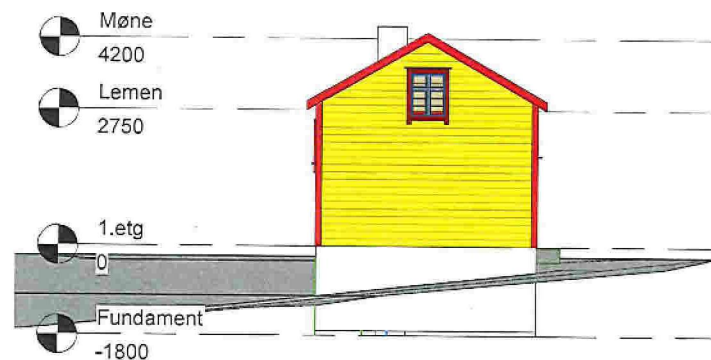

Vedlegg 2

www.autodesk.com/revit

Fasader

No.	Description	Date

Kristianhuset apr 22

Project number		
Date		
Drawn by	Author	
Checked by	Checker	Scale

Fasader med høgder

11.04.2022 09:40:36