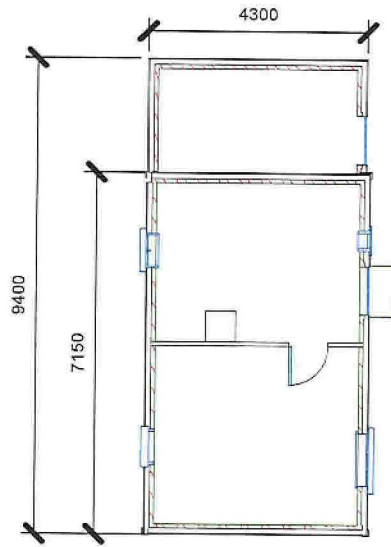

Vedlegg 3

www.autodesk.com/revit

Plan

No.	Description	Date

Kristianhuset apr 22

Project number	
Date	
Drawn by	Author
Checked by	Checker

Plan

Scale 1 : 100