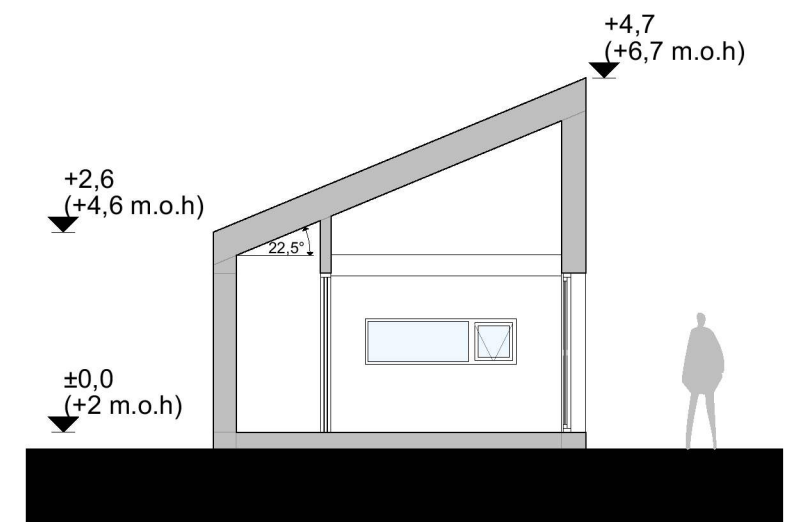

The 12 sq m triangular terrace protrudes out of the structure like an arrow. At the same time, the external cladding marries meticulous joints and details with a modernist simplicity. The tiny footprint (the 24 sq m micro-house fits within a 5m square plot) is paired with complete space efficiency. The fold-down Murphy bed can be hidden out of sight during the day, while the interior is festooned with open shelving for books, kitchen implements and even clothes.

Dato: 26-05-2023

**Nhdigi.no**

Målestokk: 1:500

15m

PLAN - 0 ETG

PLAN - HEMS

SNITT

FASADE MOT ØST