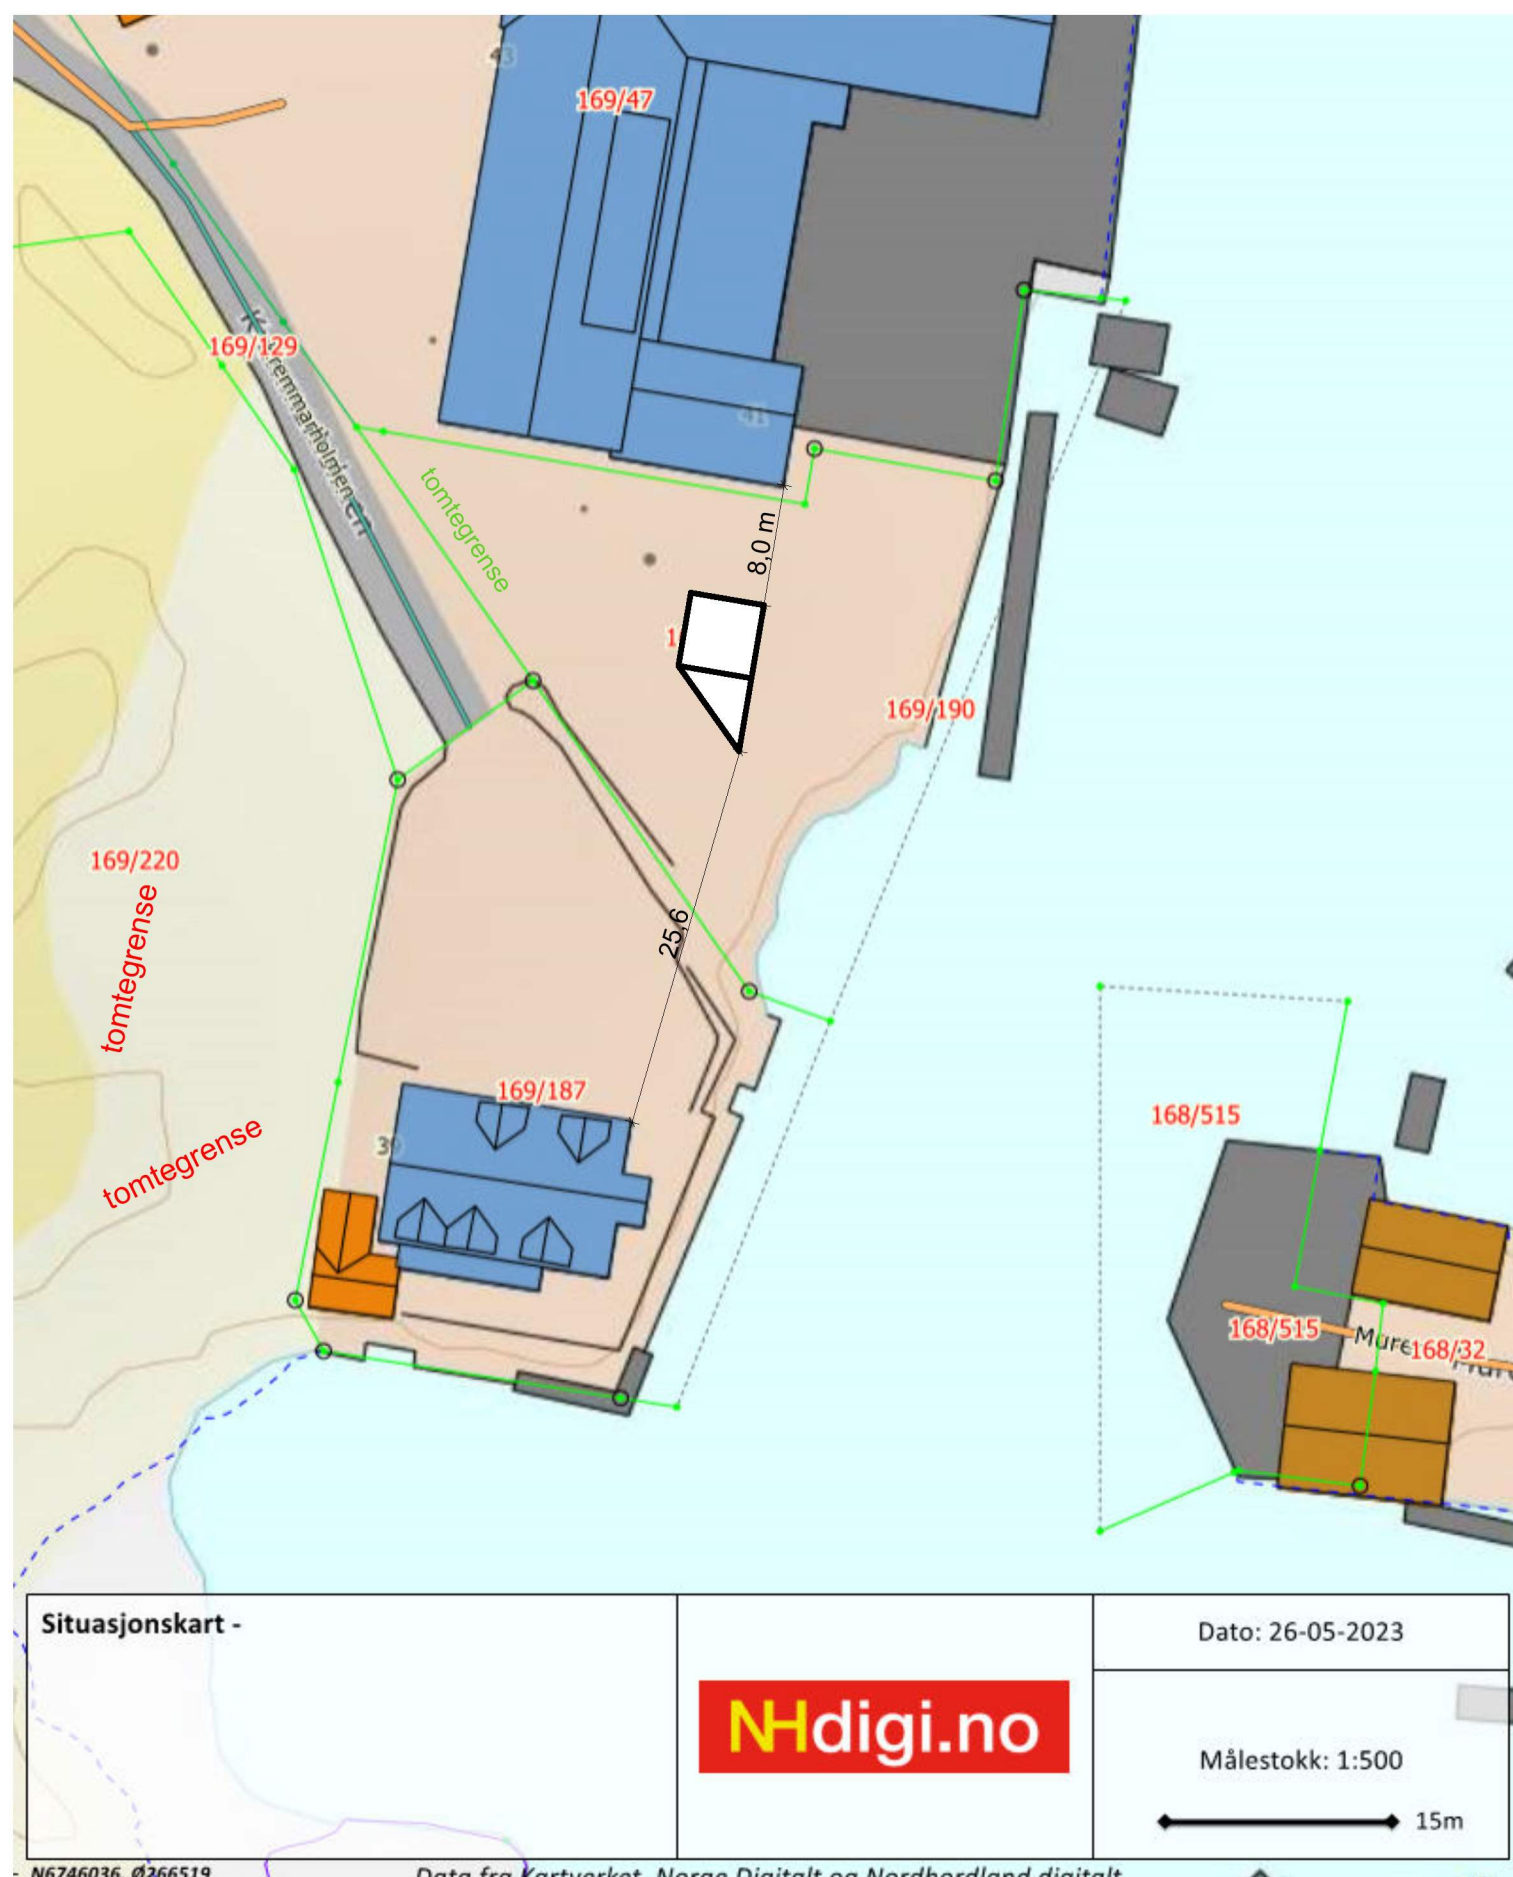

Tomteareal   **717 m²**

BYA   **36 m²**

%-BYA   5 %

BRA   **28 m²**

%-BRA   3,9 %

Situasjonskart -

N6746036, Ø266519

Data fra Kartverket, Norge Digitalt og Nordhordland digitalt

Dato: 26-05-2023

Nhdigi.no

Målestokk: 1:500

15m