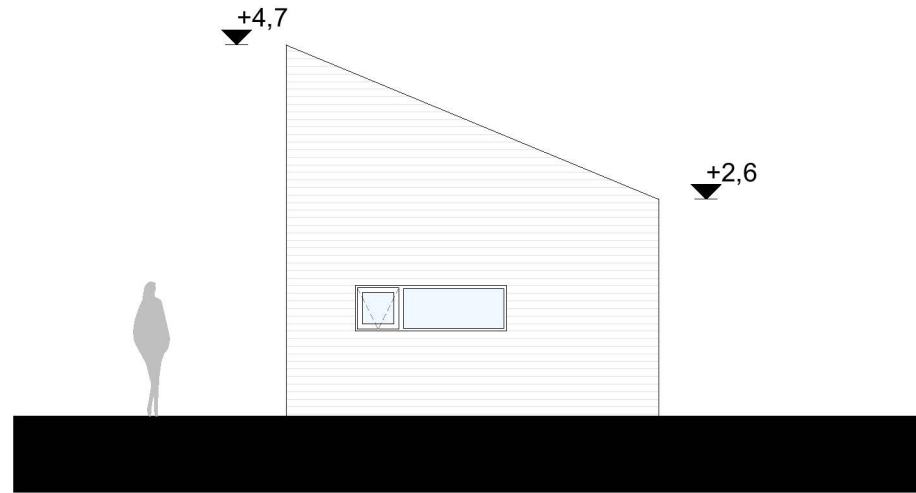

FASADE MOT NORD