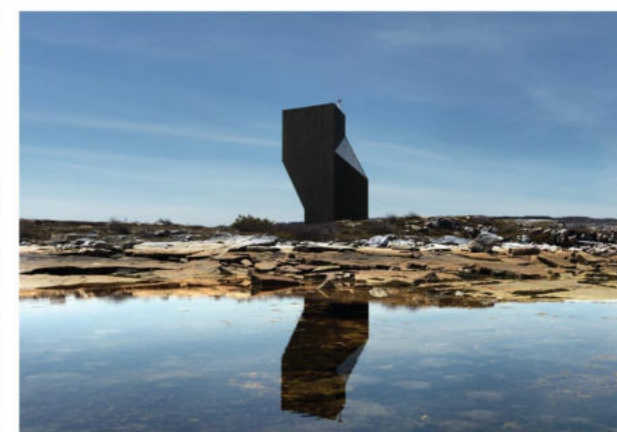

**SAUNDERS
ARCHITECTURE**

www.saunders.no

T +47 55 36 85 06
M +47 975 25 761

E post@saunders.no
Wernersholmvegen 31
5232 Paradis
Norway