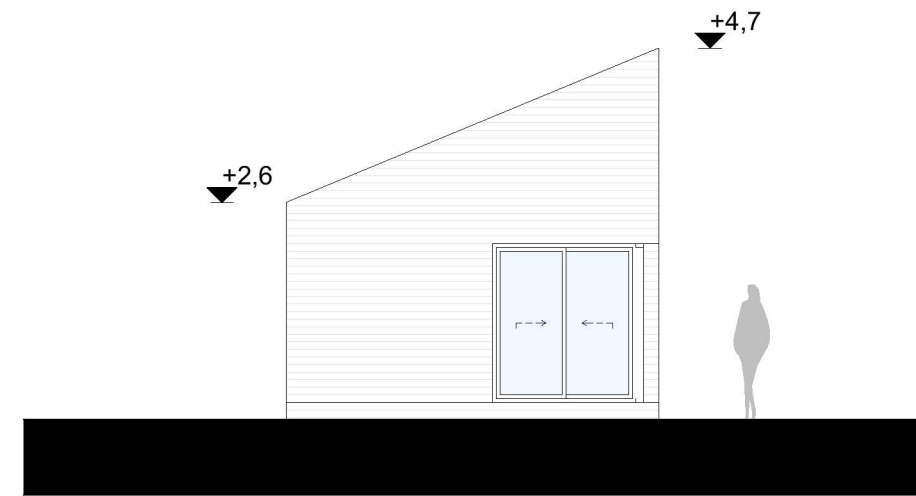

The 12 sq m triangular terrace protrudes out of the structure like an arrow. At the same time, the external cladding marries meticulous joints and details with a modernist simplicity. The tiny footprint (the 24 sq m micro-house fits within a 5m square plot) is paired with complete space efficiency. The fold-down Murphy bed can be hidden out of sight during the day, while the interior is festooned with open shelving for books, kitchen implements and even clothes.

Dato: 26-05-2023

**Nhdigi.no**

Målestokk: 1:500

15m

PLAN - 0 ETG

PLAN - HEMS

SNITT

FASADE MOT ØST