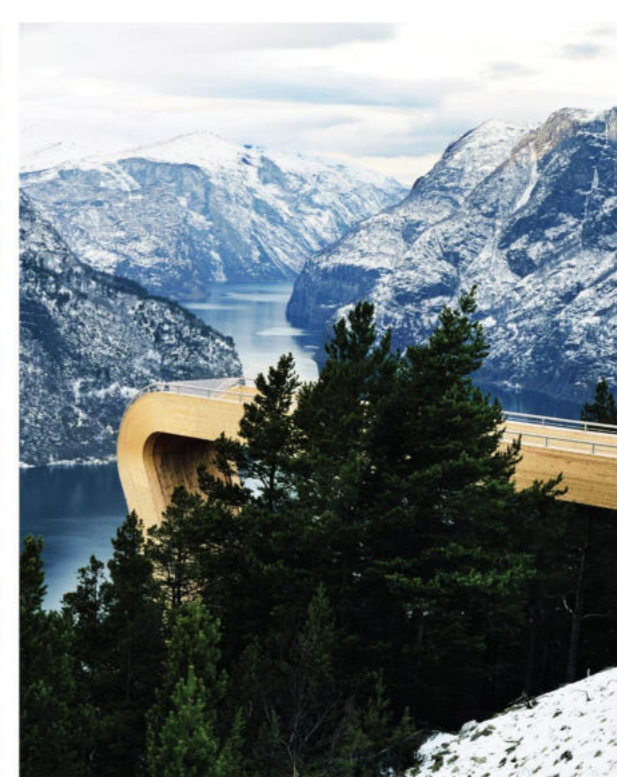

**SAUNDERS
ARCHITECTURE**

www.saunders.no

T +47 55 36 85 06
M +47 975 25 761

E post@saunders.no
Wernersholmvegen 31
5232 Paradis
Norway