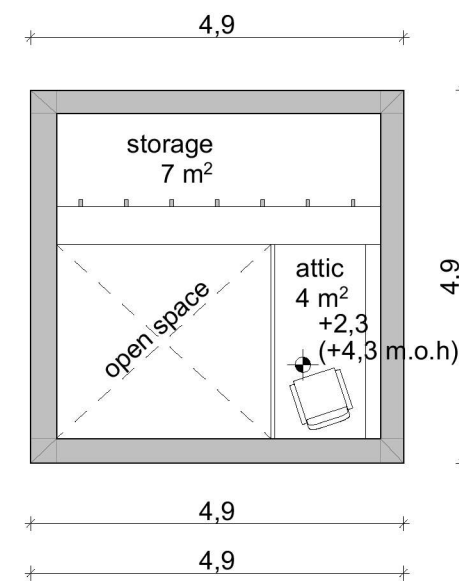

The 12 sq m triangular terrace protrudes out of the structure like an arrow. At the same time, the external cladding marries meticulous joints and details with a modernist simplicity. The tiny footprint (the 24 sq m micro-house fits within a 5m square plot) is paired with complete space efficiency. The fold-down Murphy bed can be hidden out of sight during the day, while the interior is festooned with open shelving for books, kitchen implements and even clothes.

**Tomteareal**      **717 m<sup>2</sup>**

**BYA**      **36 m<sup>2</sup>**

%-BYA      5 %

**BRA**      **28 m<sup>2</sup>**

%-BRA      3,9 %

Situasjonskart -

N6746036, Ø266519

Data fra Kartverket, Norge Digitalt og Nordhordland digitalt

Dato: 26-05-2023

**Nhdigi.no**

Målestokk: 1:500

15m

PLAN - 0 ETG

PLAN - HEMS

SNITT

FASADE MOT ØST