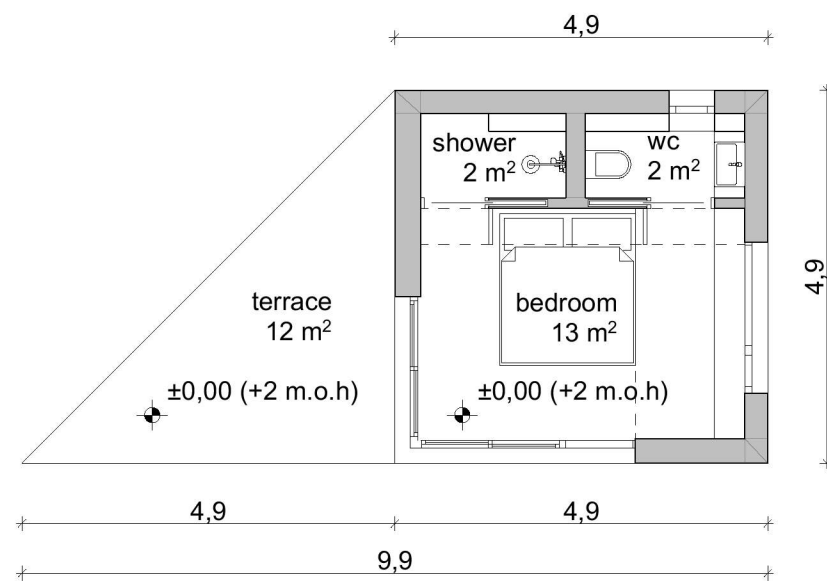

The 12 sq m triangular terrace protrudes out of the structure like an arrow. At the same time, the external cladding marries meticulous joints and details with a modernist simplicity. The tiny footprint (the 24 sq m micro-house fits within a 5m square plot) is paired with complete space efficiency. The fold-down Murphy bed can be hidden out of sight during the day, while the interior is festooned with open shelving for books, kitchen implements and even clothes.

The large sliding aluminium doors and windows and 4m internal ceiling height maximise the tiny volume, along with sliding interior doors to further save space. The exterior panelling has been carried through to the interior walls. The integral storage, folding bed, and light colour palette make this a tempting, if cosy proposition.

Dato: 26-05-2023

**Nhdigi.no**

Målestokk: 1:500

15m

PLAN - 0 ETG

PLAN - HEMS

SNITT

FASADE MOT ØST