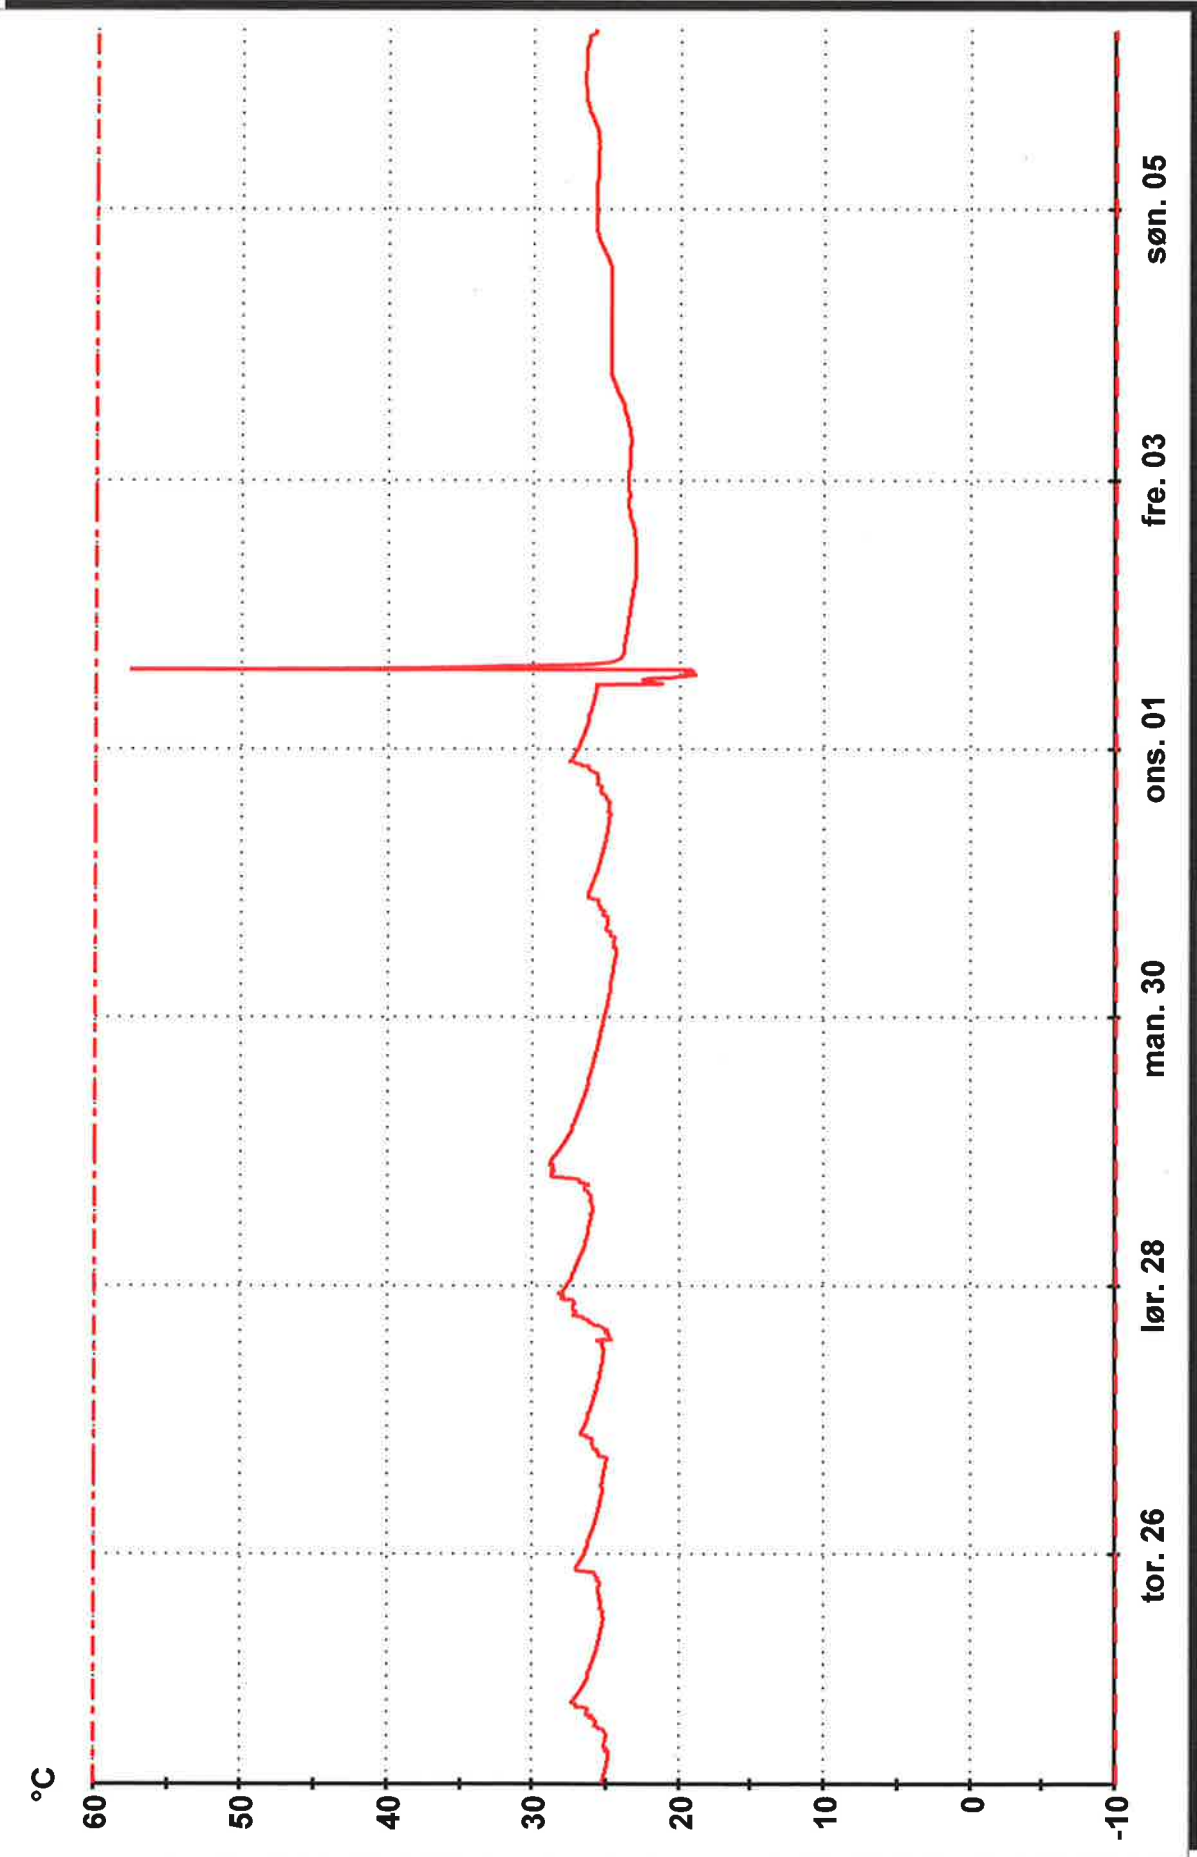

venezia

From:- 24 May 2016 07:00:00 To:- 06 June 2016 08:05:00