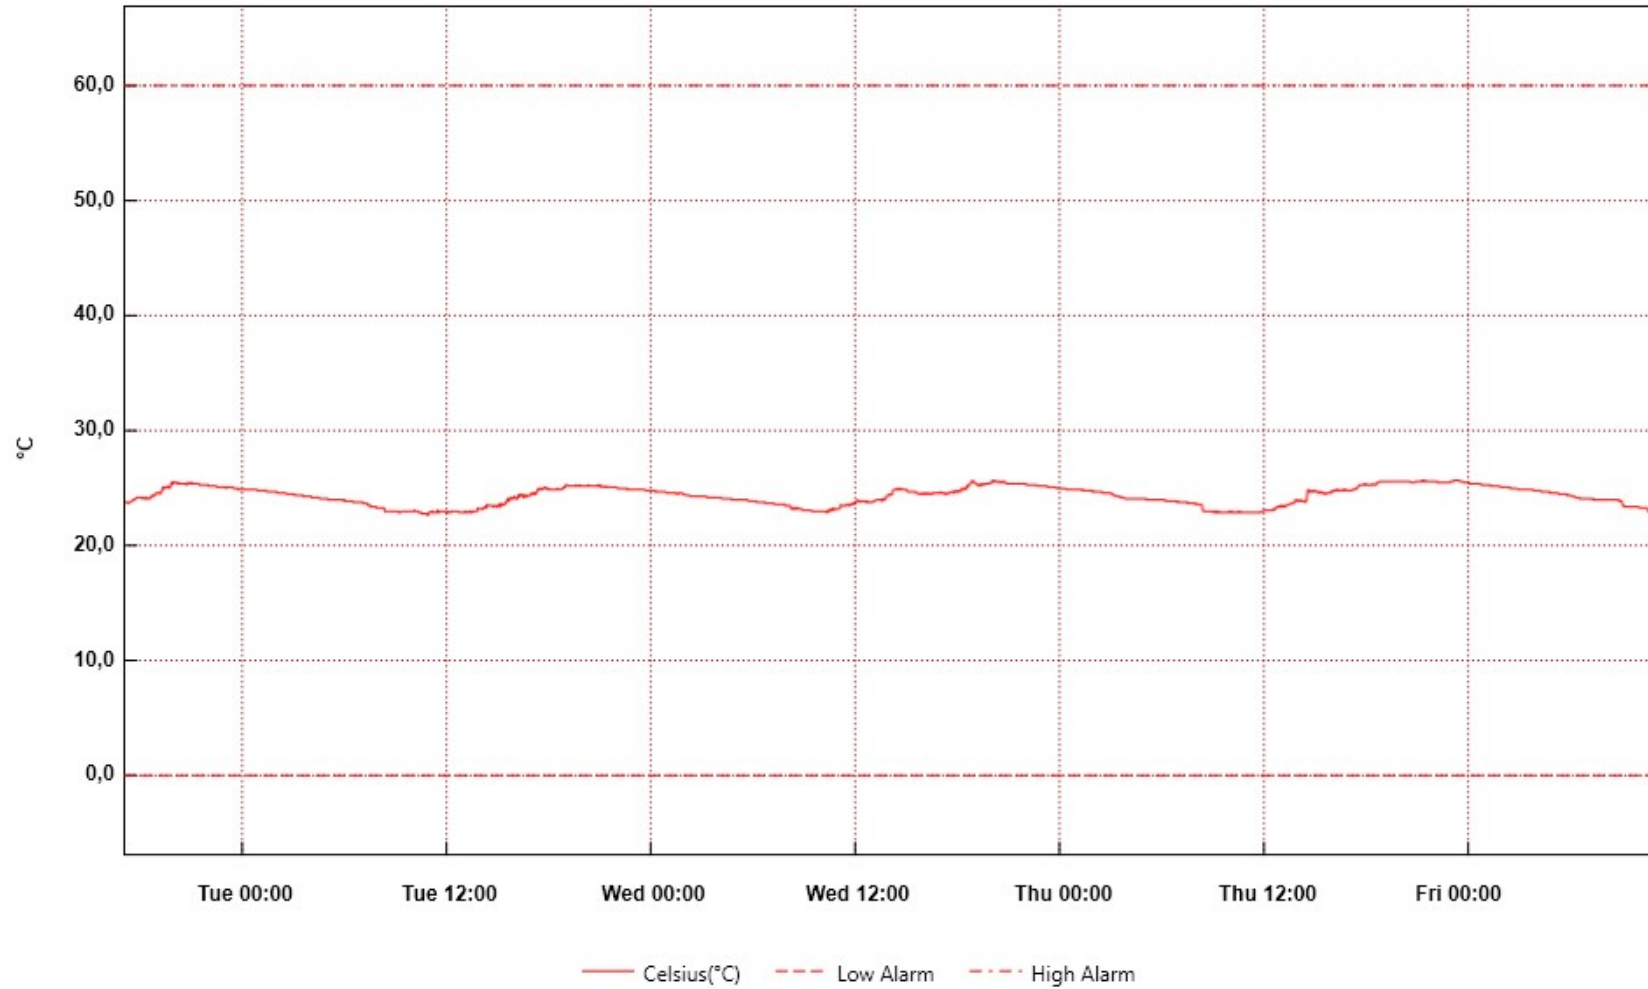

### Knarvikse011214

From: 1. desember 2014 17:00:48 - To: 5. desember 2014 11:18:58