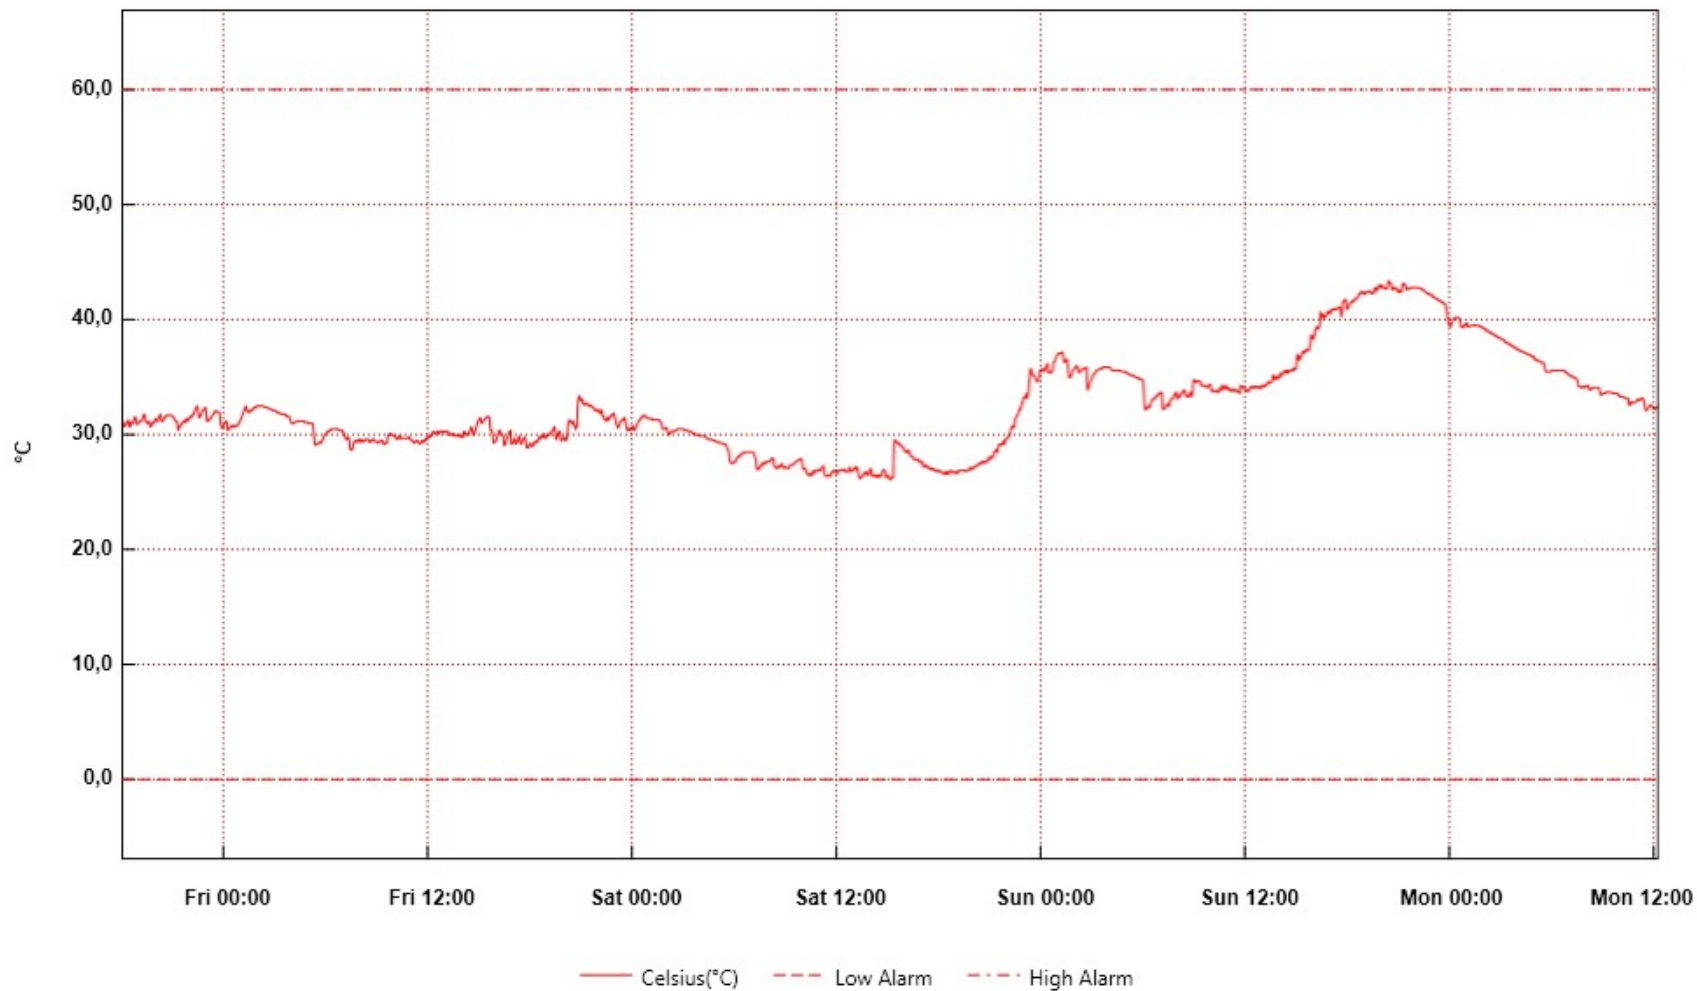

Westland041214

From: 4. desember 2014 18:00:14 - To: 8. desember 2014 12:18:24