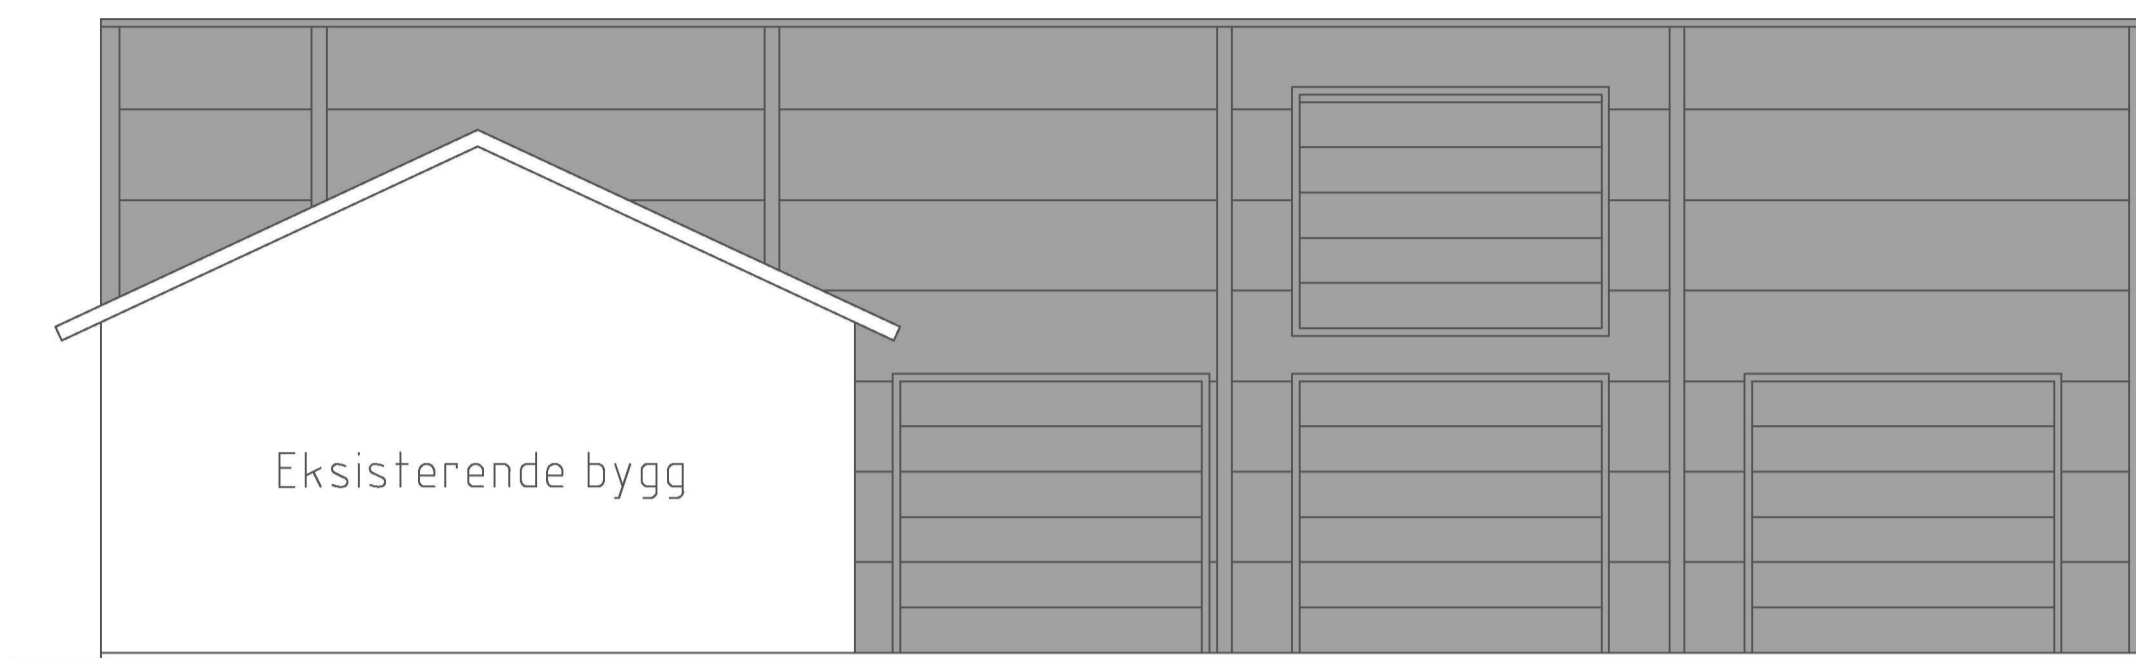

Fasade akse D

Fasade akse 1

Fasade akse A

Fasade akse 6

					
		Rev.	Description	Date	By
BY	DATE	TITLE	Tilbygg Mjåtveit Næringspark		
DRAWN: RS	20.08.19	Fasader			
CHECKED:		PROJECT: Christian Rasmussen			
APPROVED:		REV.	SCALE	DRAWING NO.	FILE NAME
CLIENT APP: D					