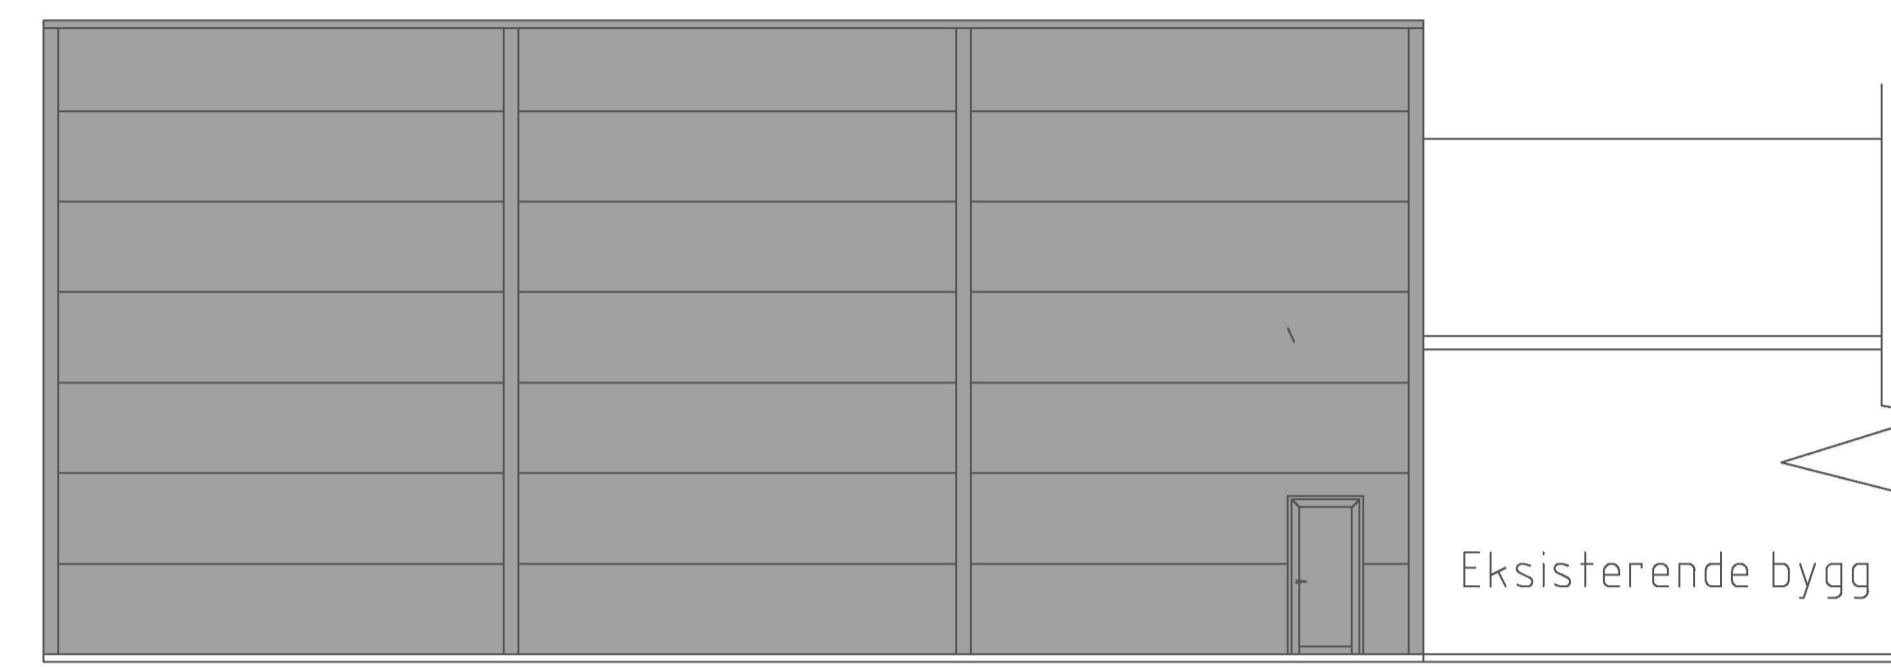

Fasade akse D

Fasade akse 1

Fasade akse A

Fasade akse 6

					
		Rev.	Description	Date	By
BY	DATE	TITLE	Tilbygg Mjåtveit Næringspark		
DRAWN: RS	20.08.19	Fasader			
CHECKED:		PROJECT: Christian Rasmussen			
APPROVED:		REV.	SCALE	DRAWING NO.	FILE NAME
CLIENT APP: D					