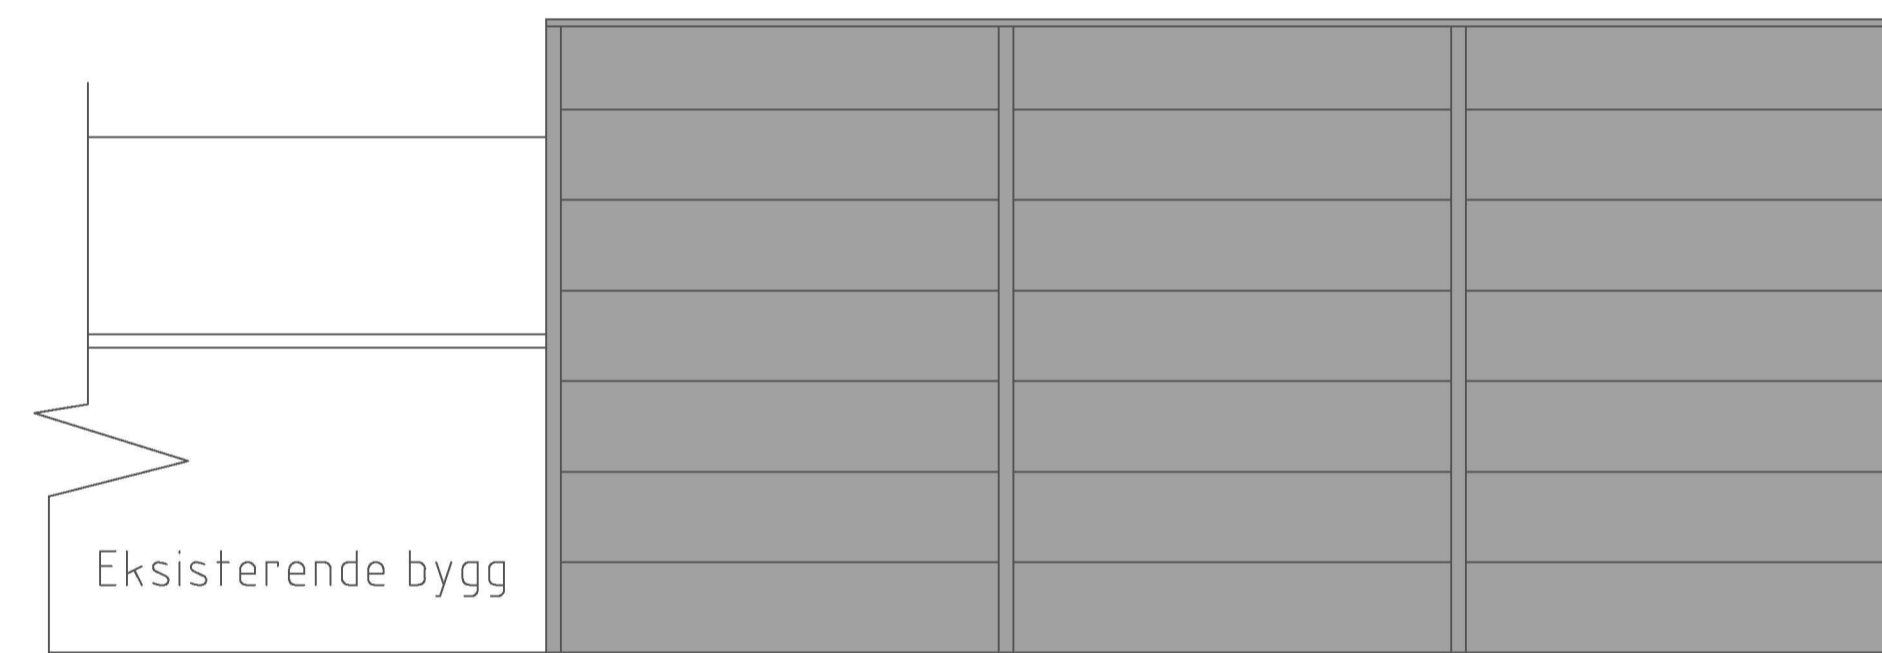

TYPISK SNITT

		Rev.		Description	Date	By
		BY	DATE	TITLE: Tilbygg Mjåtveit Næringspark Plan og seksjon		
DRAWN:	RS	20.08.19	PROJECT: Christian Rasmussen			
CHECKED:			REV.	SCALE	DRAWING NO.	FILE NAME
APPROVED:			00	1:100		
CLIENT APP:						

Fasade akse D

Fasade akse 1

Fasade akse A

Fasade akse 6

					
		Rev.	Description	Date	By
BY	DATE	TITLE	Tilbygg Mjåtveit Næringspark		
DRAWN: RS	20.08.19	Fasader			
CHECKED:		PROJECT: Christian Rasmussen			
APPROVED:		REV.	SCALE	DRAWING NO.	FILE NAME
CLIENT APP: D					