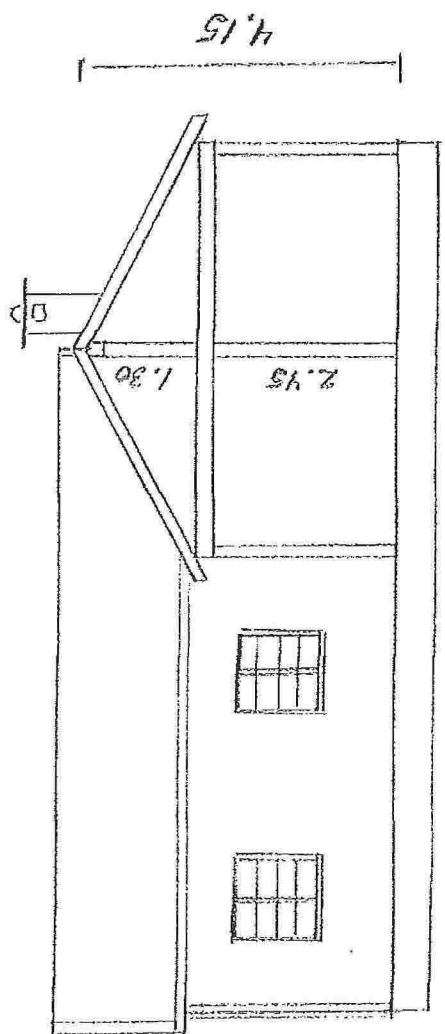

MELANDSVEGEN 61

SNITT 2

SNITT 1

E 2

FASADE 4 NOT SÖR-ÖST

FASADE 3 NOT NÖR-ÖST

MÄTTNINGAR 61

E3

FASADE 1
MOT SØK-VEST

FASADE 2
MOT NORD-VEST

MELANDSVÆGEN 81

MELANDSVEGEN 61

THE FLOORPLAN IS PROVIDED WITH THE APPROXIMATE DIMENSIONS. ANY DIMENSIONS IN RED ARE APPROXIMATE DIMENSIONS. THE DIMENSIONS OF THE ROOMS ARE APPROXIMATE DIMENSIONS. THE DIMENSIONS OF THE ROOMS ARE APPROXIMATE DIMENSIONS.