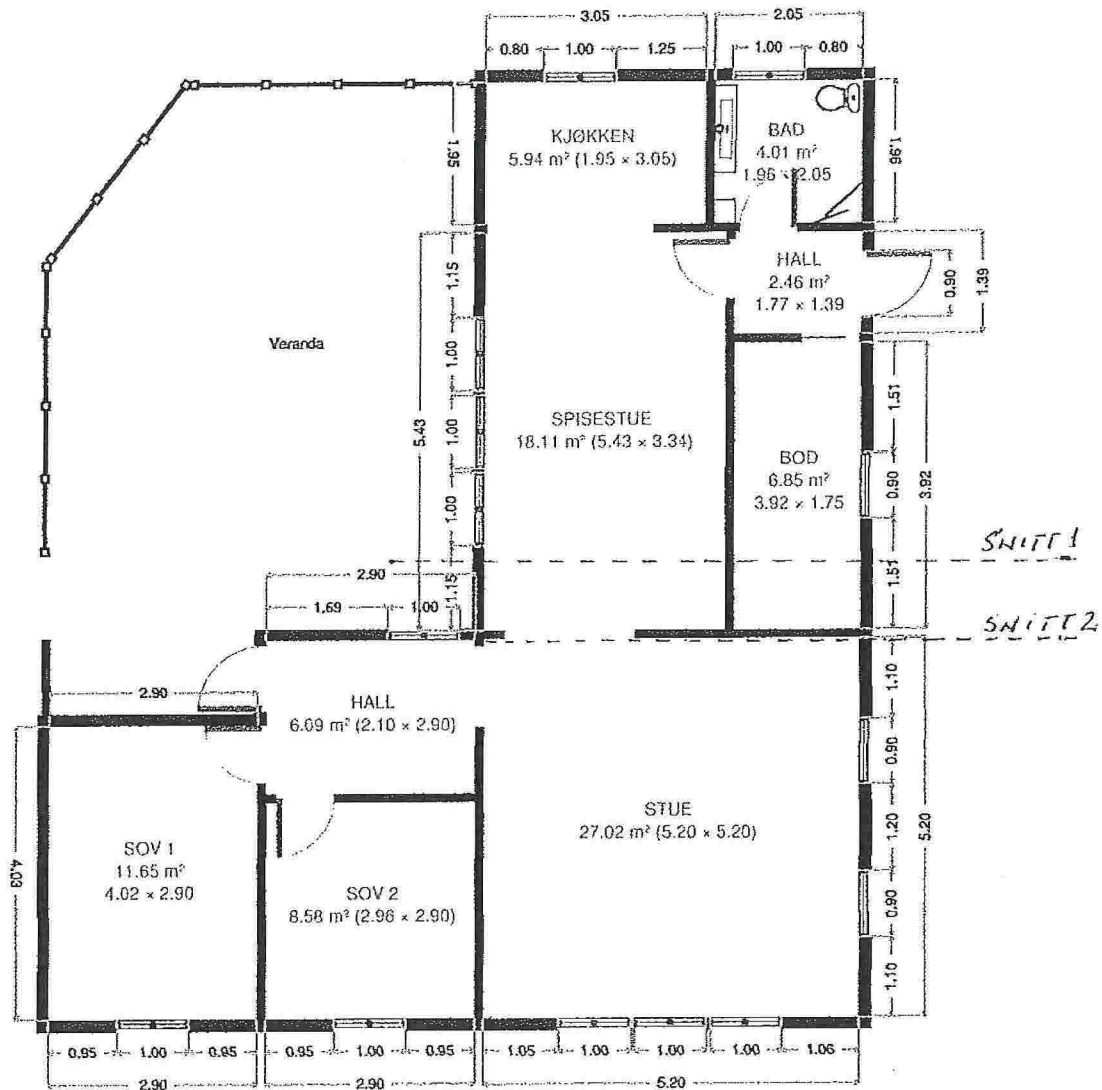

FASADE 1
MOT SØK-VEST

FASADE 2
MOT NORD-VEST

MELANDSVÆGEN 81

MELANDSVEGEN 61

THE FLOORPLAN IS PROVIDED WITH THE APPROXIMATE DIMENSIONS. ANY DIMENSIONS IN RED ARE APPROXIMATE DIMENSIONS. THE DIMENSIONS OF THE ROOMS ARE APPROXIMATE DIMENSIONS. THE DIMENSIONS OF THE ROOMS ARE APPROXIMATE DIMENSIONS.