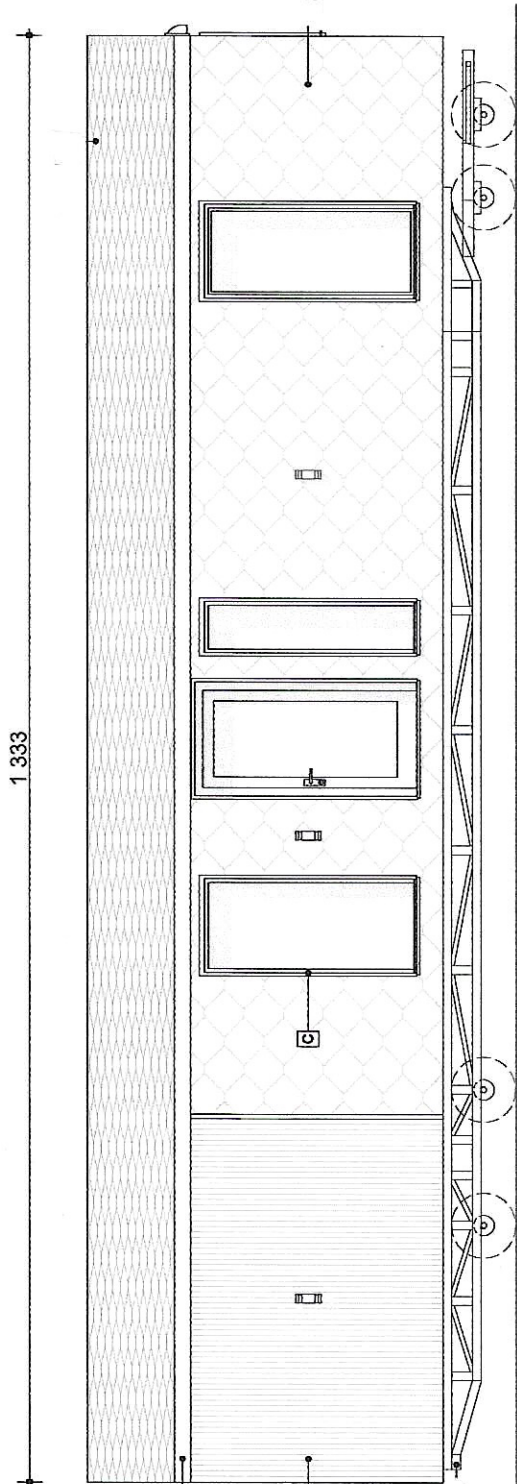

Fasade Vest

Fasade Nord

Fasade Sør

Fasade Øst

ALL RIGHTS RESERVED
 DRAWING IS PROTECTED BY COPYRIGHT AND/OR TRADEMARK. ANY REPRODUCTION, DISTRIBUTION OR MODIFICATION OF THIS PROJECT OR ITS PARTS WITHOUT THE WRITTEN CONSENT OF THE AUTHOR IS PROHIBITED.
 DIMENSIONS MAY VARY 4-5mm
 all dimensions in cm

Gnr 66 Bnr 1 Østeraug Kommune
 Ida Hundhammer
 30.07.2022

Skala / Scale:

1:50

Wymiar / Dimensions: