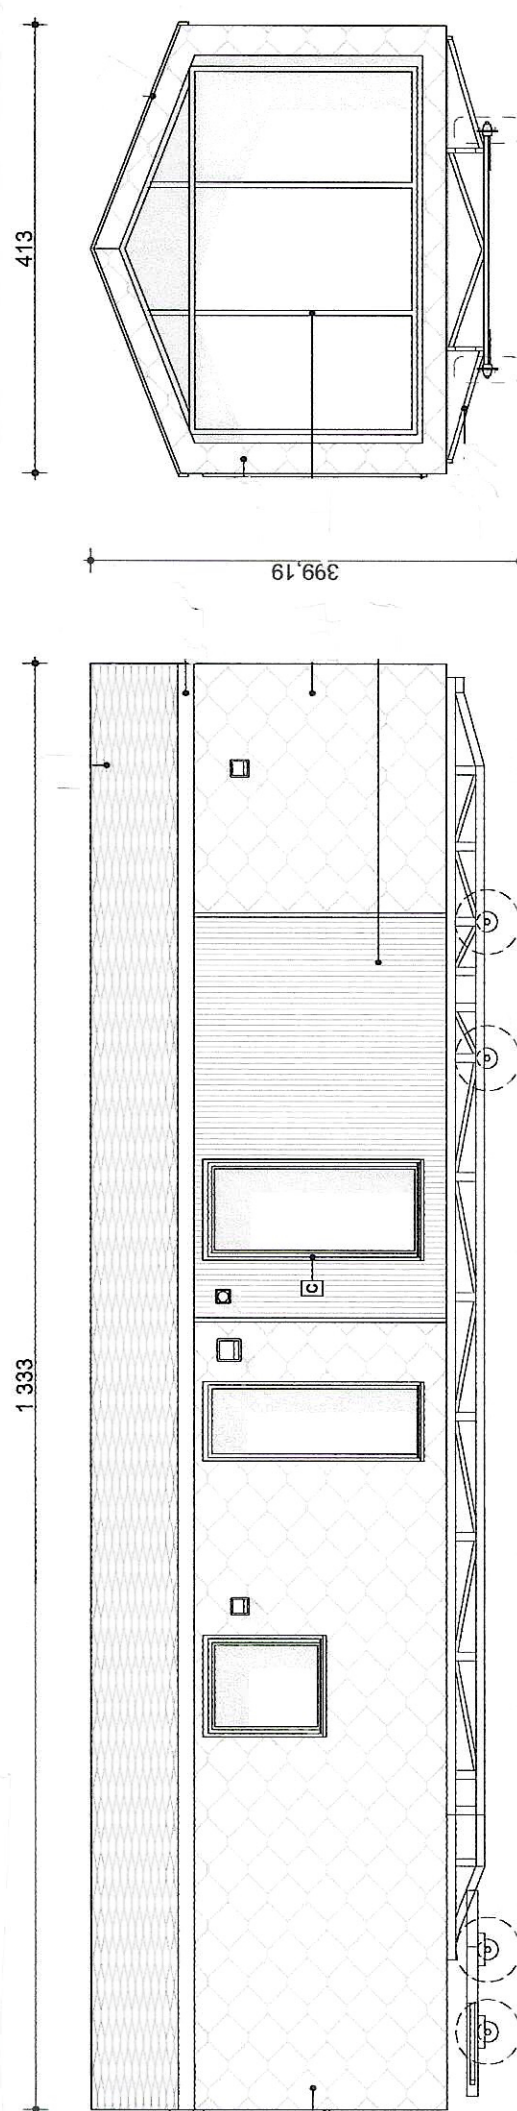

Fasade Vest

Fasade Nord

Fasade Sør

Fasade Øst

ALL RIGHTS RESERVED
 DRAWING IS PROTECTED BY COPYRIGHT AND/OR TRADEMARK. ANY REPRODUCTION, DISTRIBUTION OR MODIFICATION OF THIS PROJECT OR ITS PARTS WITHOUT THE WRITTEN CONSENT OF THE AUTHOR IS PROHIBITED.
 DIMENSIONS MAY VARY 4-5mm
 all dimensions in cm

Gnr 66 Bnr 1 Østeraug Kommune
 Ida Hundhammer
 30.07.2022

Skala / Scale:

1:50

Wymiar / Dimensions: