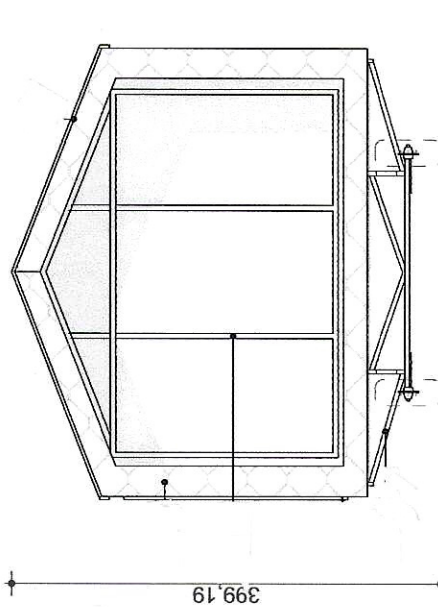

Fasade Vest

Fasade Nord

Fasade Sør

Fasade Øst

ALL RIGHTS RESERVED
 DRAWING IS PROTECTED BY COPYRIGHT AND/OR TRADEMARK. ANY REPRODUCTION, DISTRIBUTION OR MODIFICATION OF THIS PROJECT OR ITS PARTS WITHOUT THE WRITTEN CONSENT OF THE AUTHOR IS PROHIBITED.
 DIMENSIONS MAY VARY 4-5mm
 all dimensions in cm

Gnr 66 Bnr 1 Østeraug Kommune
 Ida Hundhammer
 30.07.2022

Skala / Scale:

1:50

Wymiar / Dimensions: