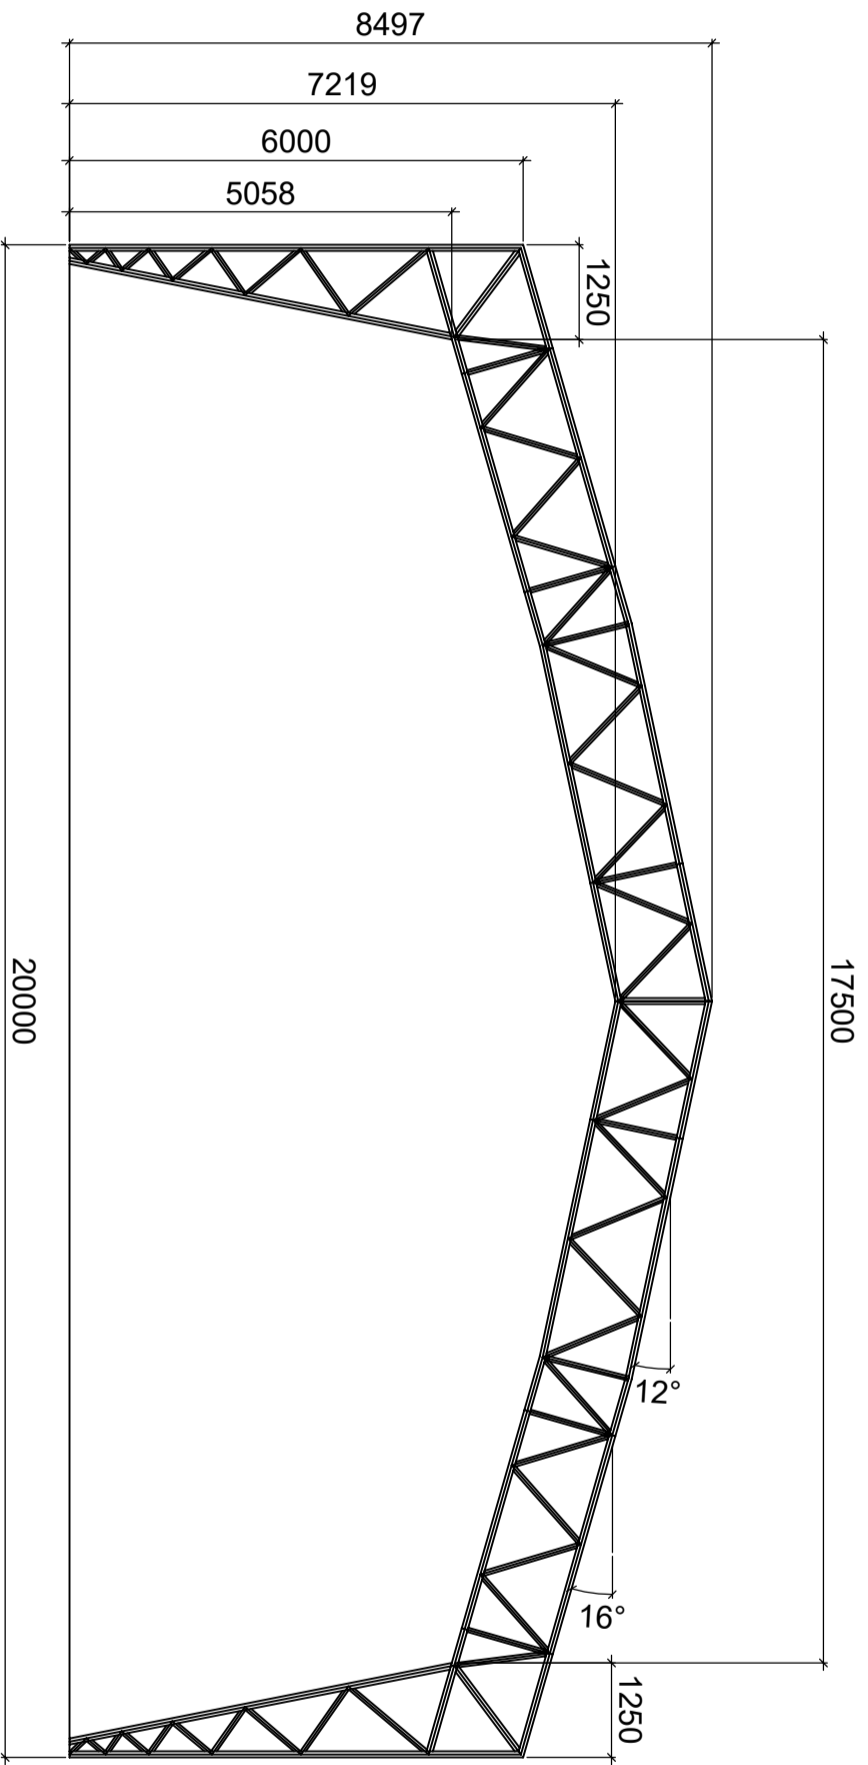

The drawing shall not be copied or be giving third party without Hallgruppen's consent

Rev no	Rev date	Reason for issue	Prepared by	Checked by
1	09.11.2018	Snitt	ML	VU
3				
4				

Title:
Byggesakstegning
Halltype K - 20/6
Snitt

Drawing no:
HGK20-6

Scale:	1:100	Sheets:	1-1	Rev no:	1
--------	-------	---------	-----	---------	---