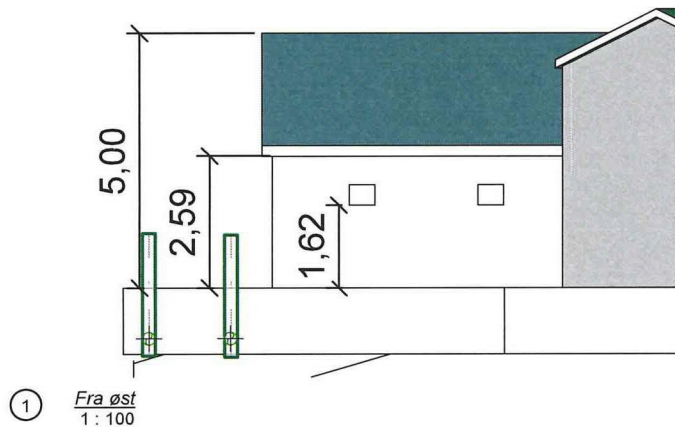

This drawing remains to Envac and should not be copied without our written allowance. Nor it is permitted to show or give this to a third person. Contravention will be prosecuted with the support of the existing law.

① *Fra øst*
1 : 100