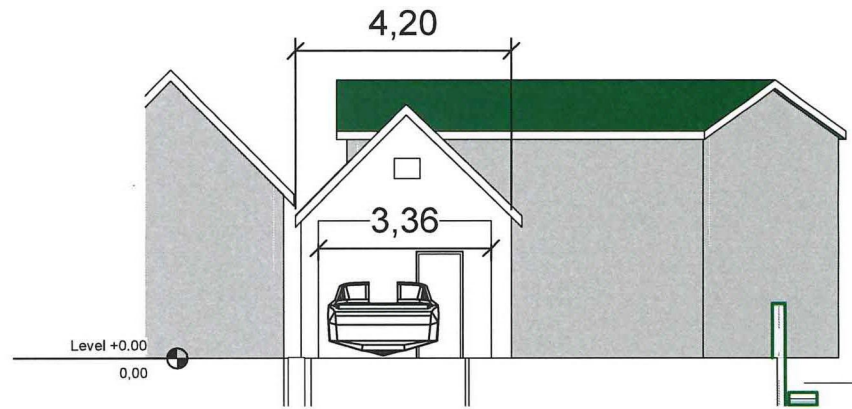

② *Fra sør*
1 : 100