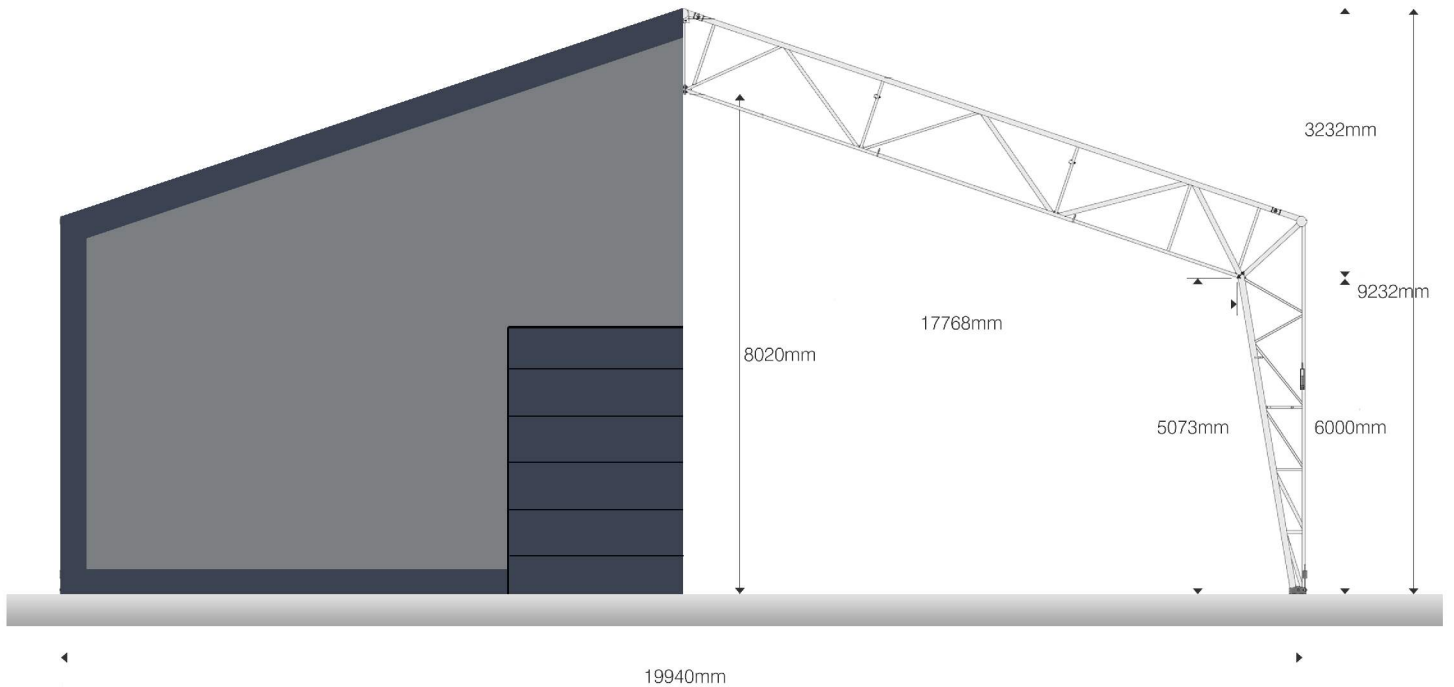

Rubb Hall 20

20m bredde x 6m veggghøyde

excellence in engineering

Email: post@rubb.no | Tel: +47 32 15 05 00 | www.rubb.no