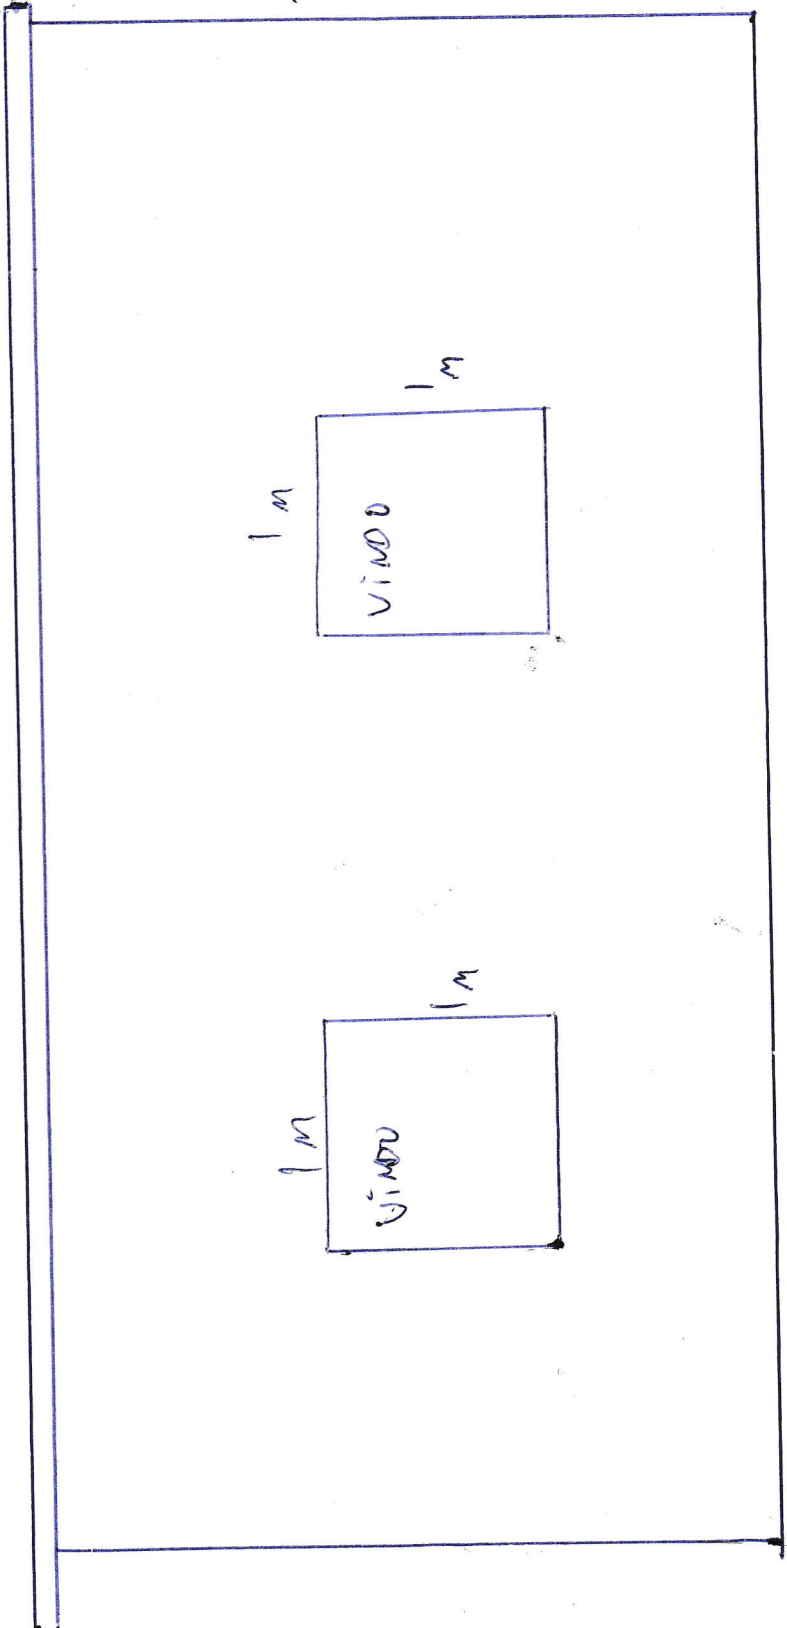

H8 YSP BOUNDING

4.35m

3.2 m

FRONT

CALL

Haukås

Nordgardsvegen

32

22m

619

204m

1400

43m

eat