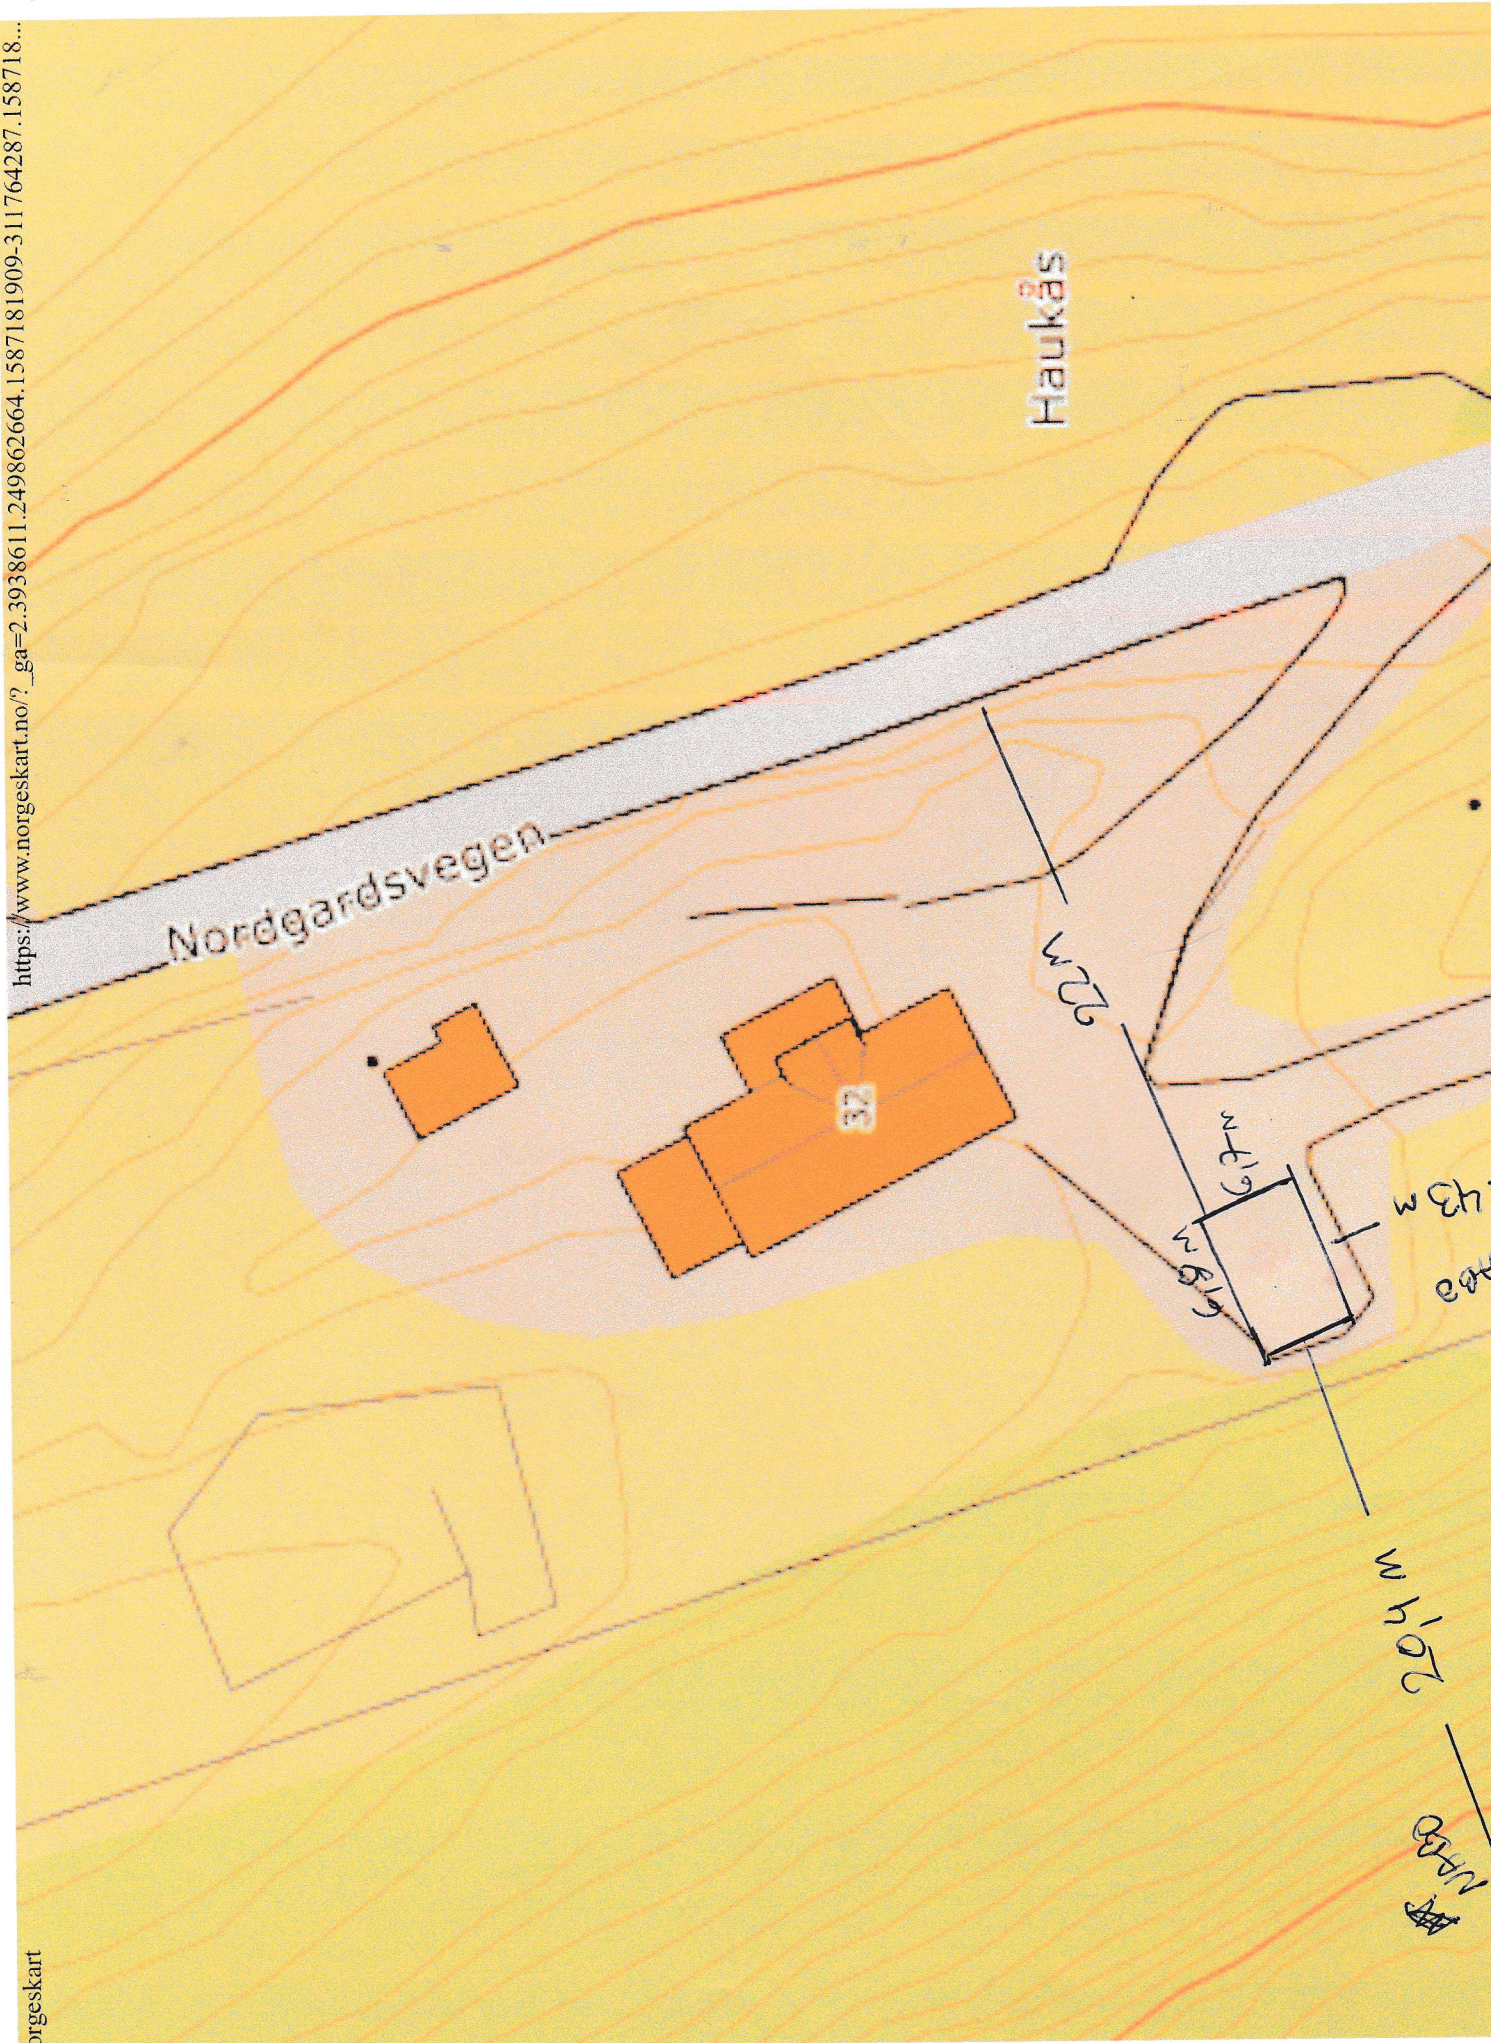

H8 YSP BOUNDING

4.35m

3.2 m

FRONT

CALL

Haukås

Nordgardsvegen

32

22m

619

204m

1400

43m

eat