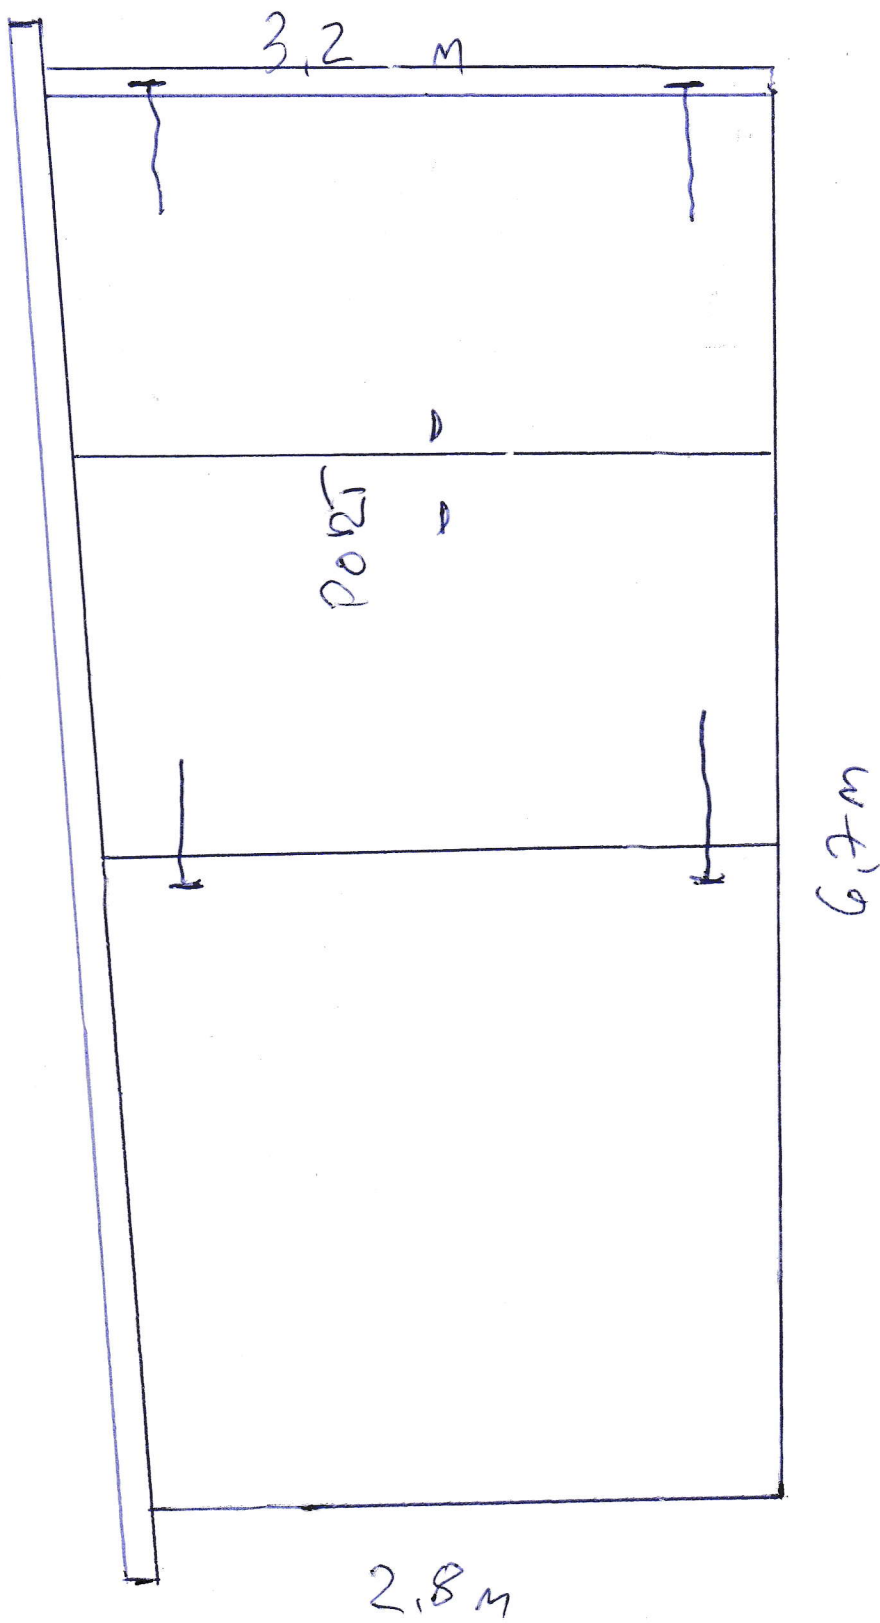

H8 YSP BOUNDING

4.35m

3.2 m

FRONT

CALL

Haukås

Nordgardsvegen

32

22m

619

204m

1400

43m

eat