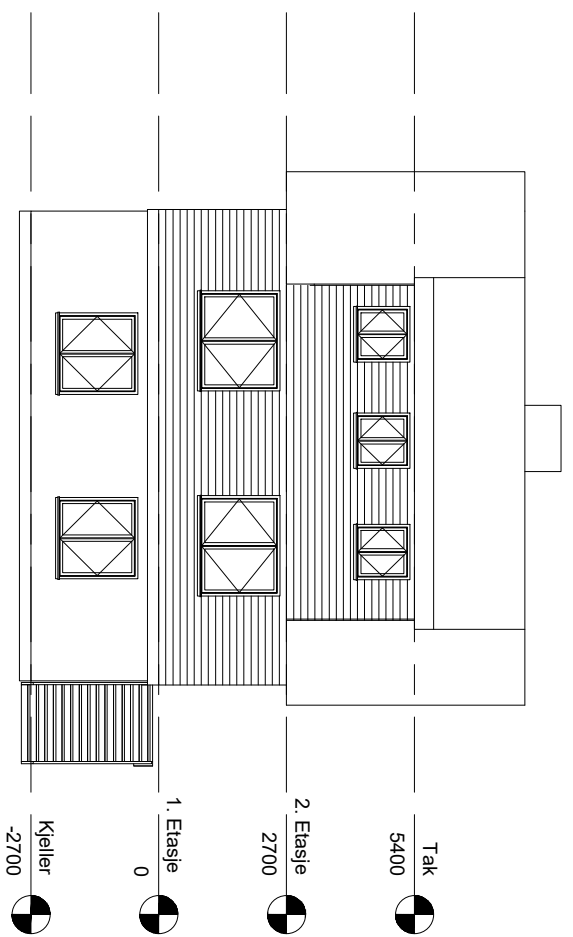

1 3D Modell 2

No.	Description	Date

HG Trade AS
Mittet Entre Påbygg

3D Modell 2	
Project number	2780
Date	10.01.20
Drawn by	GVA
Checked by	HAG
Scale	A105

No.	Description	Date

HG Trade AS

Mittet Entree Påbygg

Fasade Nord/Sør

Project number	2780
Date	10.01.20
Drawn by	GVA
Checked by	HAG
A104	
Scale	1 : 100

1 Øst
1 : 100

2 Vest
1 : 100

No.	Description	Date

HG Trade AS		
Mittet		
Fasade Øst/Vest		
Project number	2780	
Date	10.01.20	
Drawn by	GVA	
Checked by	HAG	
A103		
Scale	1 : 100	

1. Etasje

2. Etasje

No.	Description	Date

HG Trade AS
Mittet Entre Påbygg

Plantegninger	
Project number	2780
Date	10.01.20
Drawn by	GVA
Checked by	HAG
A101	
Scale	1 : 100