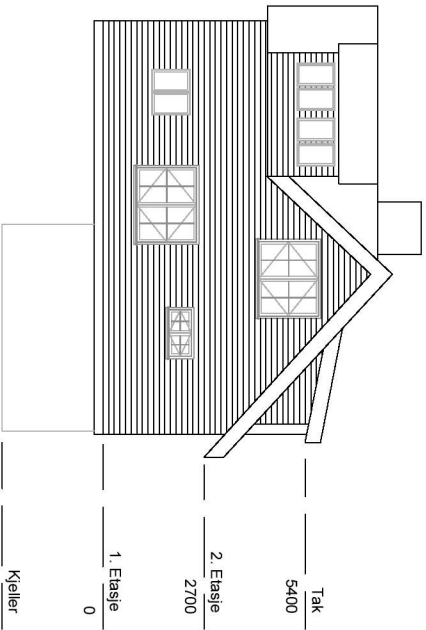

1 3D Modell 2

No.	Description	Date

HG Trade AS
Mittet Entre Påbygg

3D Modell 2	
Project number	2780
Date	10.01.20
Drawn by	GVA
Checked by	HAG
Scale	A105

No.	Description	Date

HG Trade AS

Mittet Entree Påbygg

Fasade Nord/Sør

Project number	2780
Date	10.01.20
Drawn by	GVA
Checked by	HAG
A104	
Scale	1 : 100

1 Øst
1 : 100

2 Vest
1 : 100

No.	Description	Date

HG Trade AS		
Mittet		
Fasade Øst/Vest		
Project number	2780	
Date	10.01.20	
Drawn by	GVA	
Checked by	HAG	
A103		
Scale	1 : 100	

1. Etasje

2. Etasje

No.	Description	Date

HG Trade AS
Mittet Entre Påbygg

Plantegninger	
Project number	2780
Date	10.01.20
Drawn by	GVA
Checked by	HAG
A101	
Scale	1 : 100