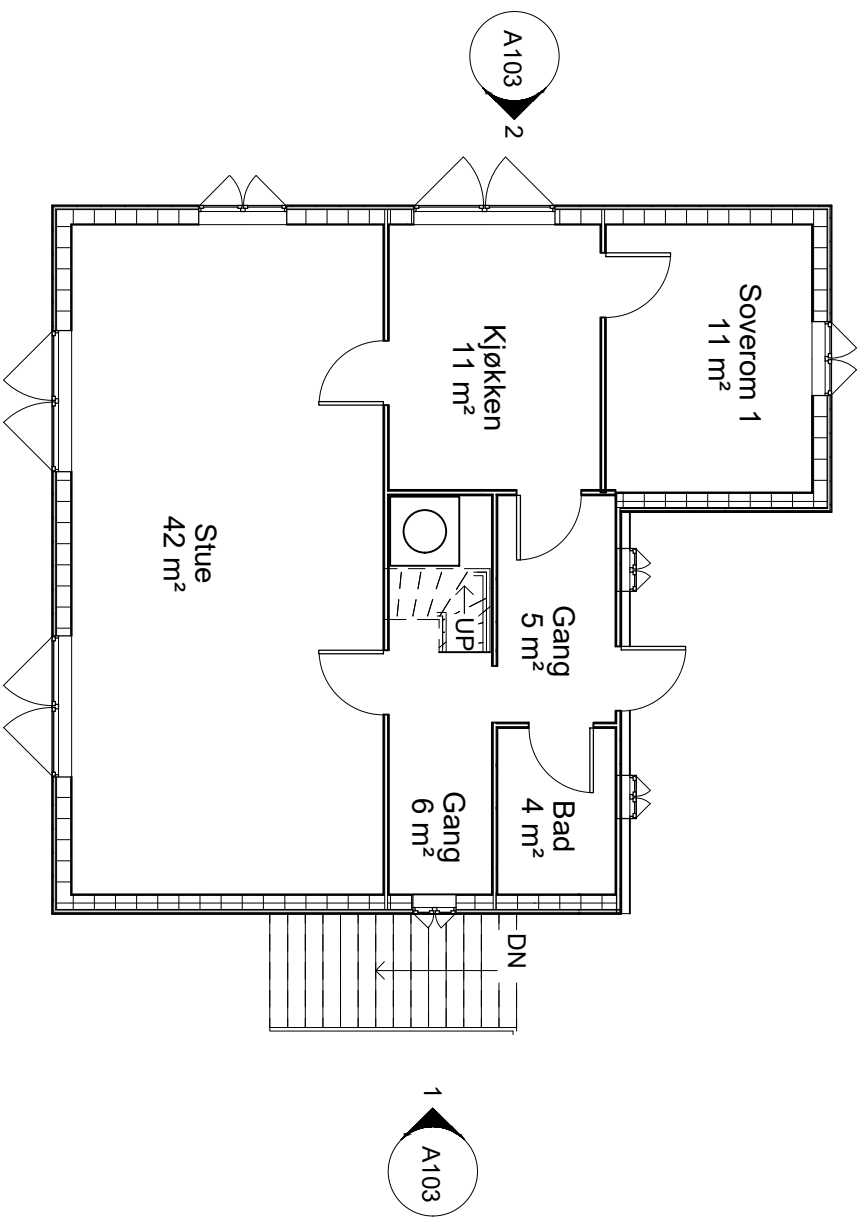

Fasade Nord/Sør

Project number	2780
Date	10.01.20
Drawn by	GVA
Checked by	HAG
A104	
Scale	1 : 100

1 Øst
1 : 100

2 Vest
1 : 100

No.	Description	Date

HG Trade AS		
Mittet		
Fasade Øst/Vest		
Project number	2780	
Date	10.01.20	
Drawn by	GVA	
Checked by	HAG	
A103		
Scale	1 : 100	

1. Etasje

2. Etasje

No.	Description	Date

HG Trade AS
Mittet Entre Påbygg

Plantegninger	
Project number	2780
Date	10.01.20
Drawn by	GVA
Checked by	HAG
A101	
Scale	1 : 100