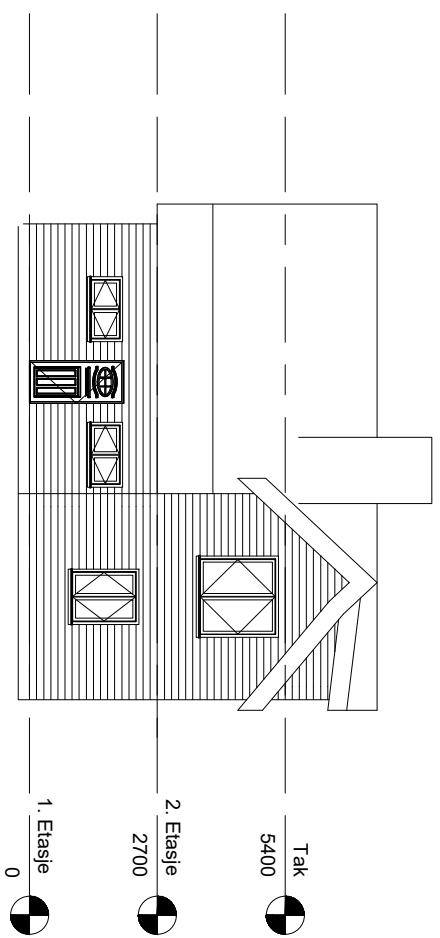

1 3D Modell 2

No.	Description	Date

HG Trade AS
Mittet Entre Påbygg

3D Modell 2	
Project number	2780
Date	10.01.20
Drawn by	GVA
Checked by	HAG
Scale	A105

No.	Description	Date

HG Trade AS

Mittet Entree Påbygg

Fasade Nord/Sør

Project number	2780
Date	10.01.20
Drawn by	GVA
Checked by	HAG
A104	
Scale	1 : 100

1 Øst
1 : 100

2 Vest
1 : 100

No.	Description	Date

HG Trade AS		
Mittet		
Fasade Øst/Vest		
Project number	2780	
Date	10.01.20	
Drawn by	GVA	
Checked by	HAG	
A103		
Scale	1 : 100	

1. Etasje

2. Etasje

No.	Description	Date

HG Trade AS
Mittet Entre Påbygg

Plantegninger	
Project number	2780
Date	10.01.20
Drawn by	GVA
Checked by	HAG
A101	
Scale	1 : 100