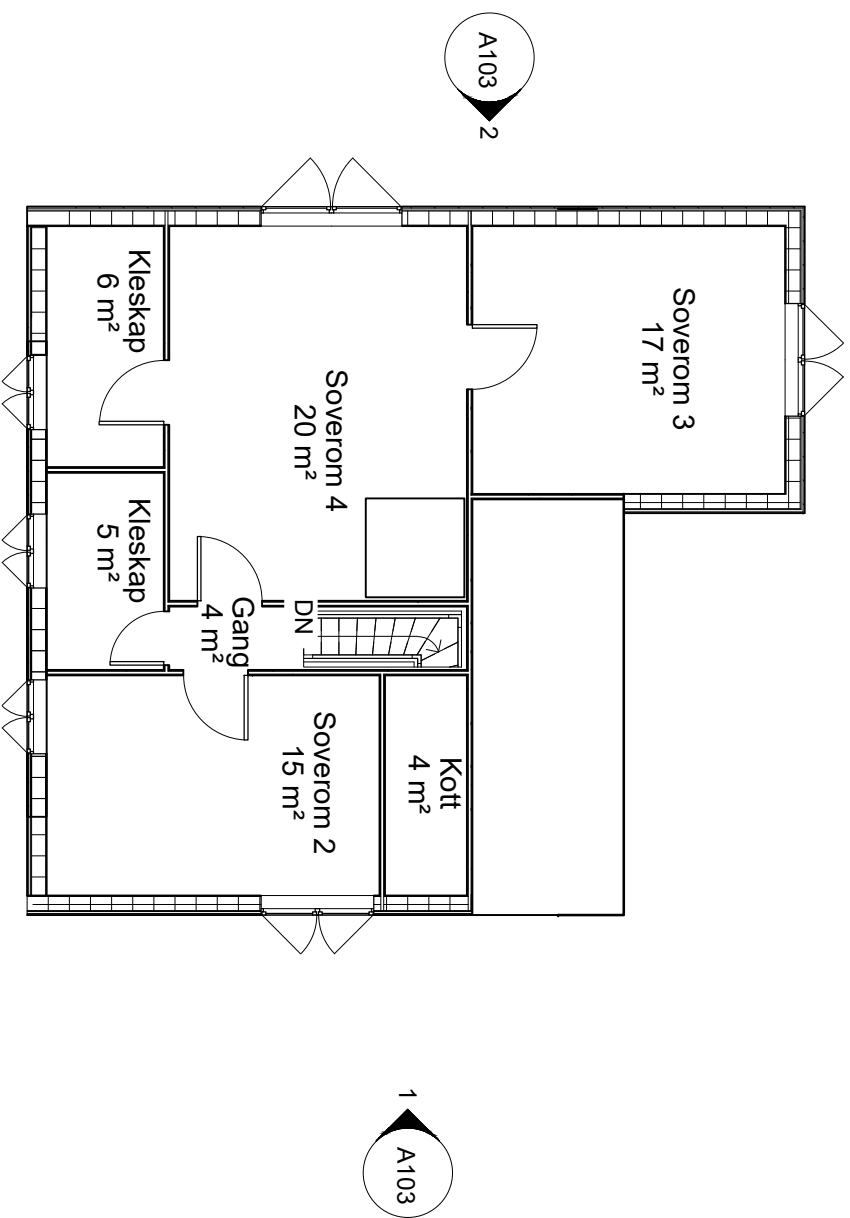

Fasade Nord/Sør

Project number	2780
Date	10.01.20
Drawn by	GVA
Checked by	HAG
A104	
Scale	1 : 100

1 Øst
1 : 100

2 Vest
1 : 100

No.	Description	Date

HG Trade AS		
Mittet		
Fasade Øst/Vest		
Project number	2780	
Date	10.01.20	
Drawn by	GVA	
Checked by	HAG	
A103		
Scale	1 : 100	

1. Etasje

2. Etasje

No.	Description	Date

HG Trade AS
Mittet Entre Påbygg

Plantegninger	
Project number	2780
Date	10.01.20
Drawn by	GVA
Checked by	HAG
A101	
Scale	1 : 100