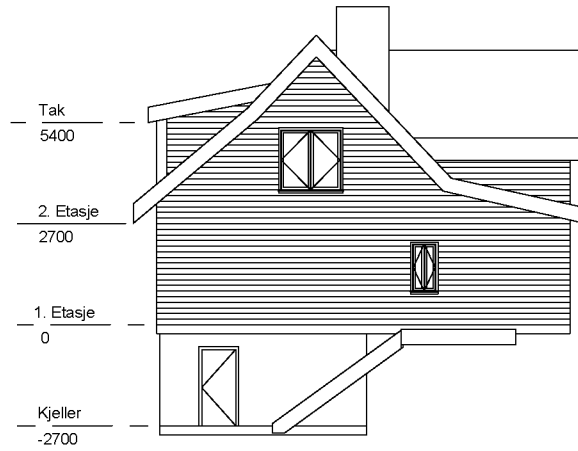

1 3D Modell 2

No.	Description	Date

HG Trade AS
Mittet Entre Påbygg

3D Modell 2		A105
Project number	2780	
Date	10.01.20	
Drawn by	GVA	
Checked by	HAG	Scale

① Øst
1 : 100

② Vest
1 : 100

No.	Description	Date

HG Trade AS

Mittet

Fasade Øst/Vest

Project number 2780

Date 10.01.20

Drawn by GVA

Checked by HAG

A103

Scale 1 : 100

1 North
1 : 100

2 South
1 : 100

No.	Description	Date

HG Trade AS	
Mittet Entre Påbygg	
Fasade Nord/Sør	
Project number	2780
Date	10.01.20
Drawn by	GVA
Checked by	HAG
A104	
Scale	1 : 100

Fargen område er påbygg.