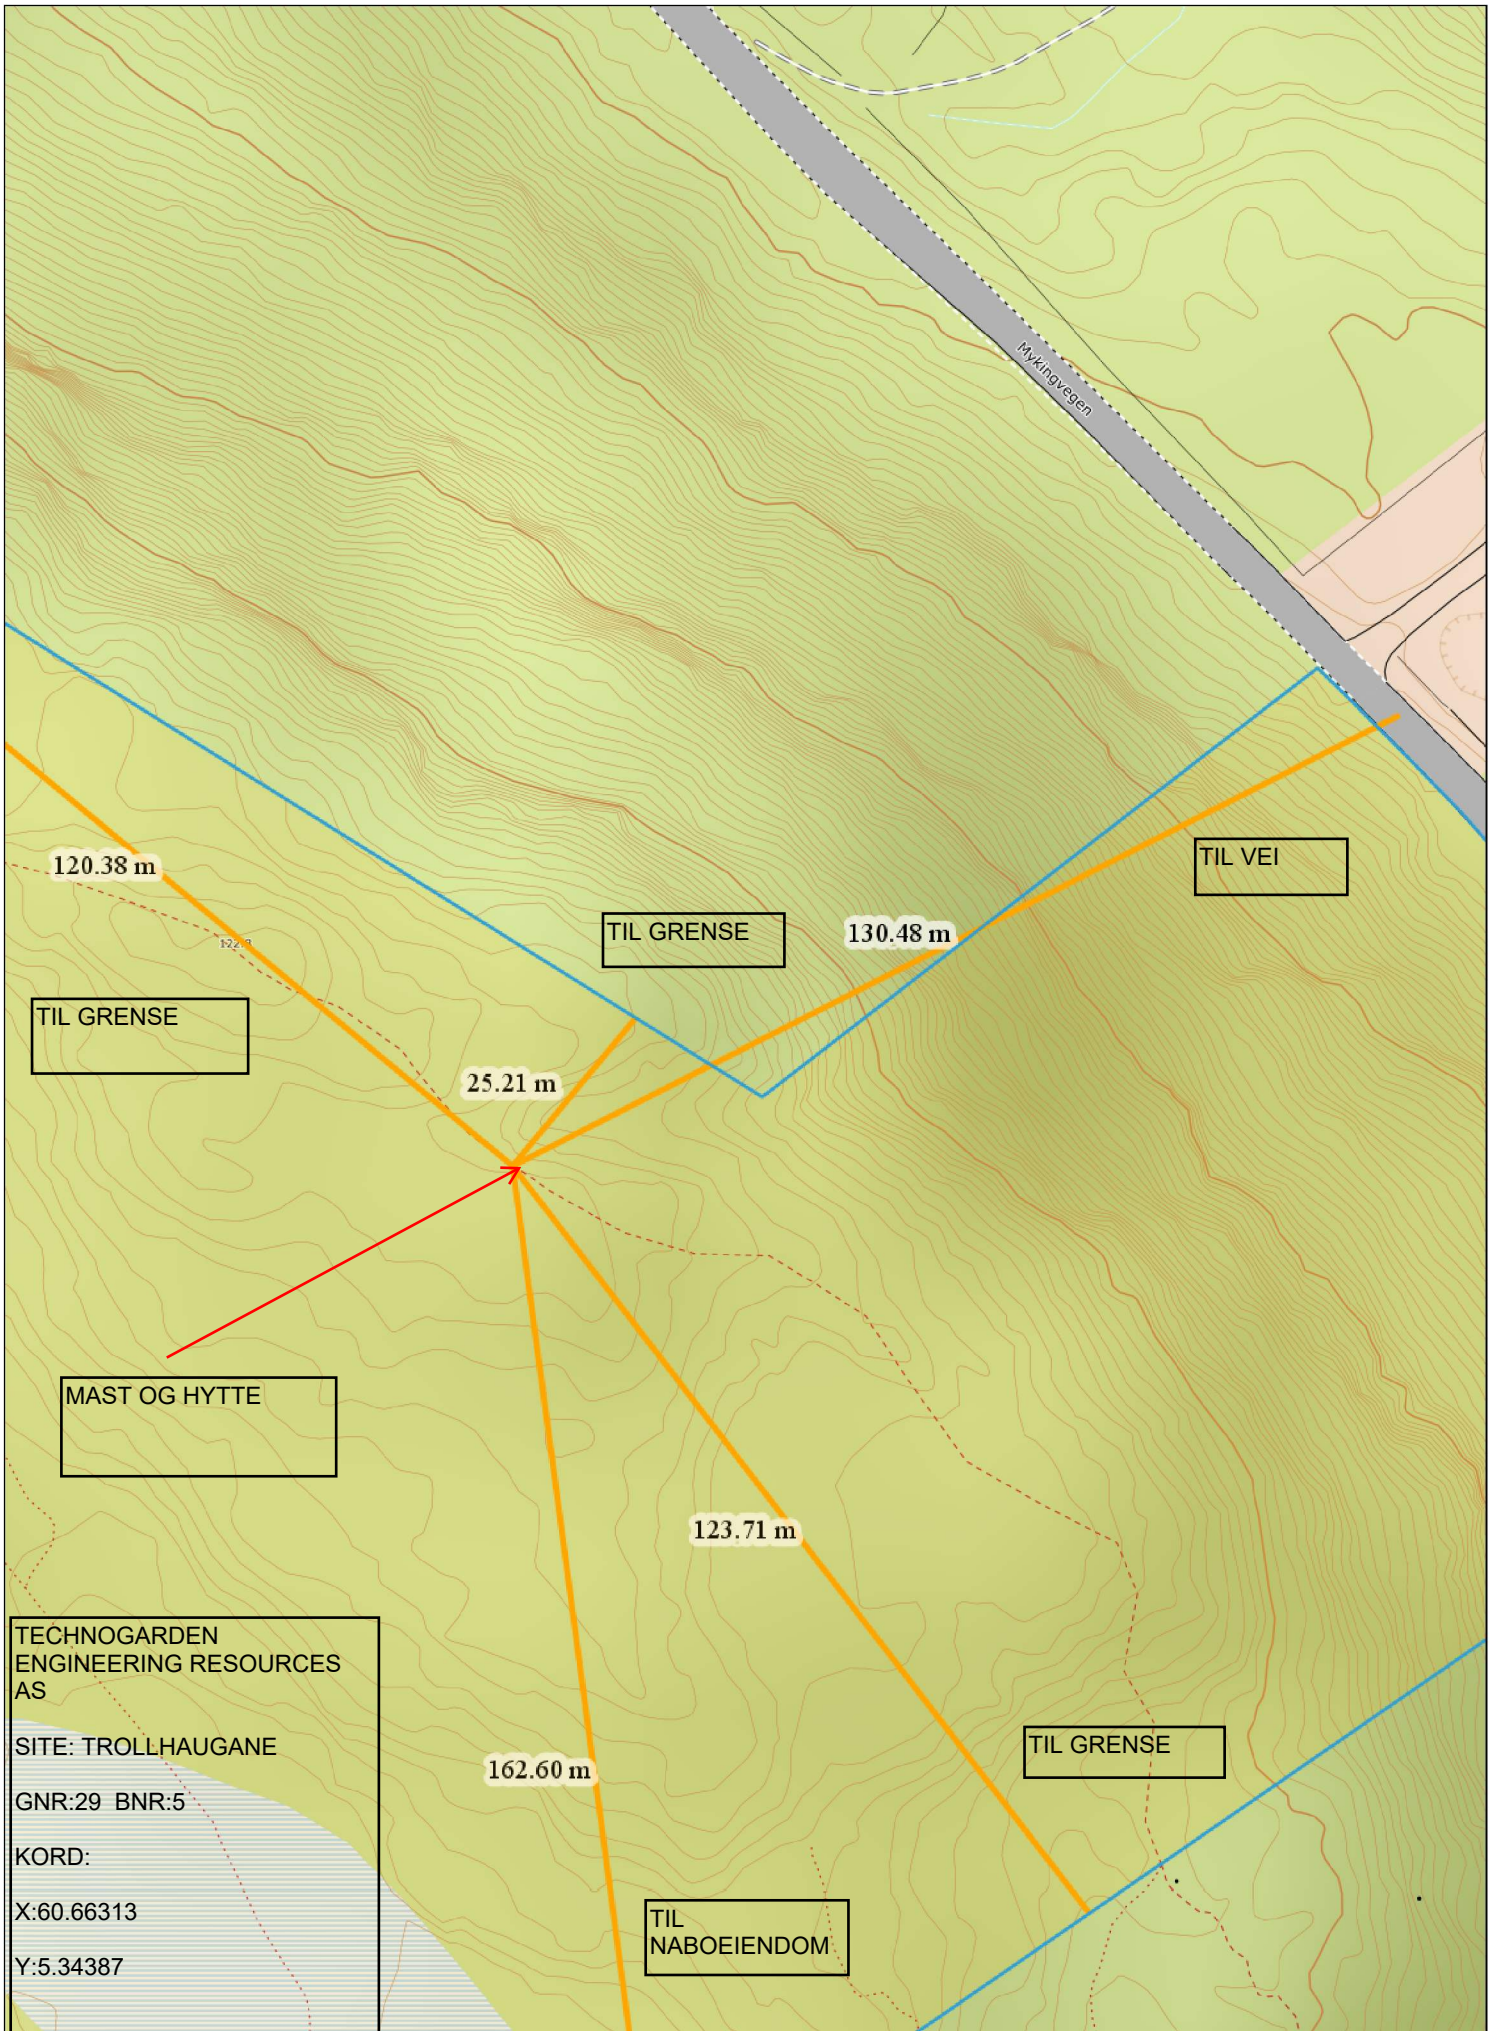

TECHNOGARDEN
 ENGINEERING RESOURCES
 AS
 SITE: TROLLHAUGANE
 GNR:29 BNR:5
 KORD:
 X:60.66313
 Y:5.34387

Senterposisjon: -26444.4, 6764096.93
Koordinatsystem: EPSG:25833
Utskriftsdato: 18.08.2021