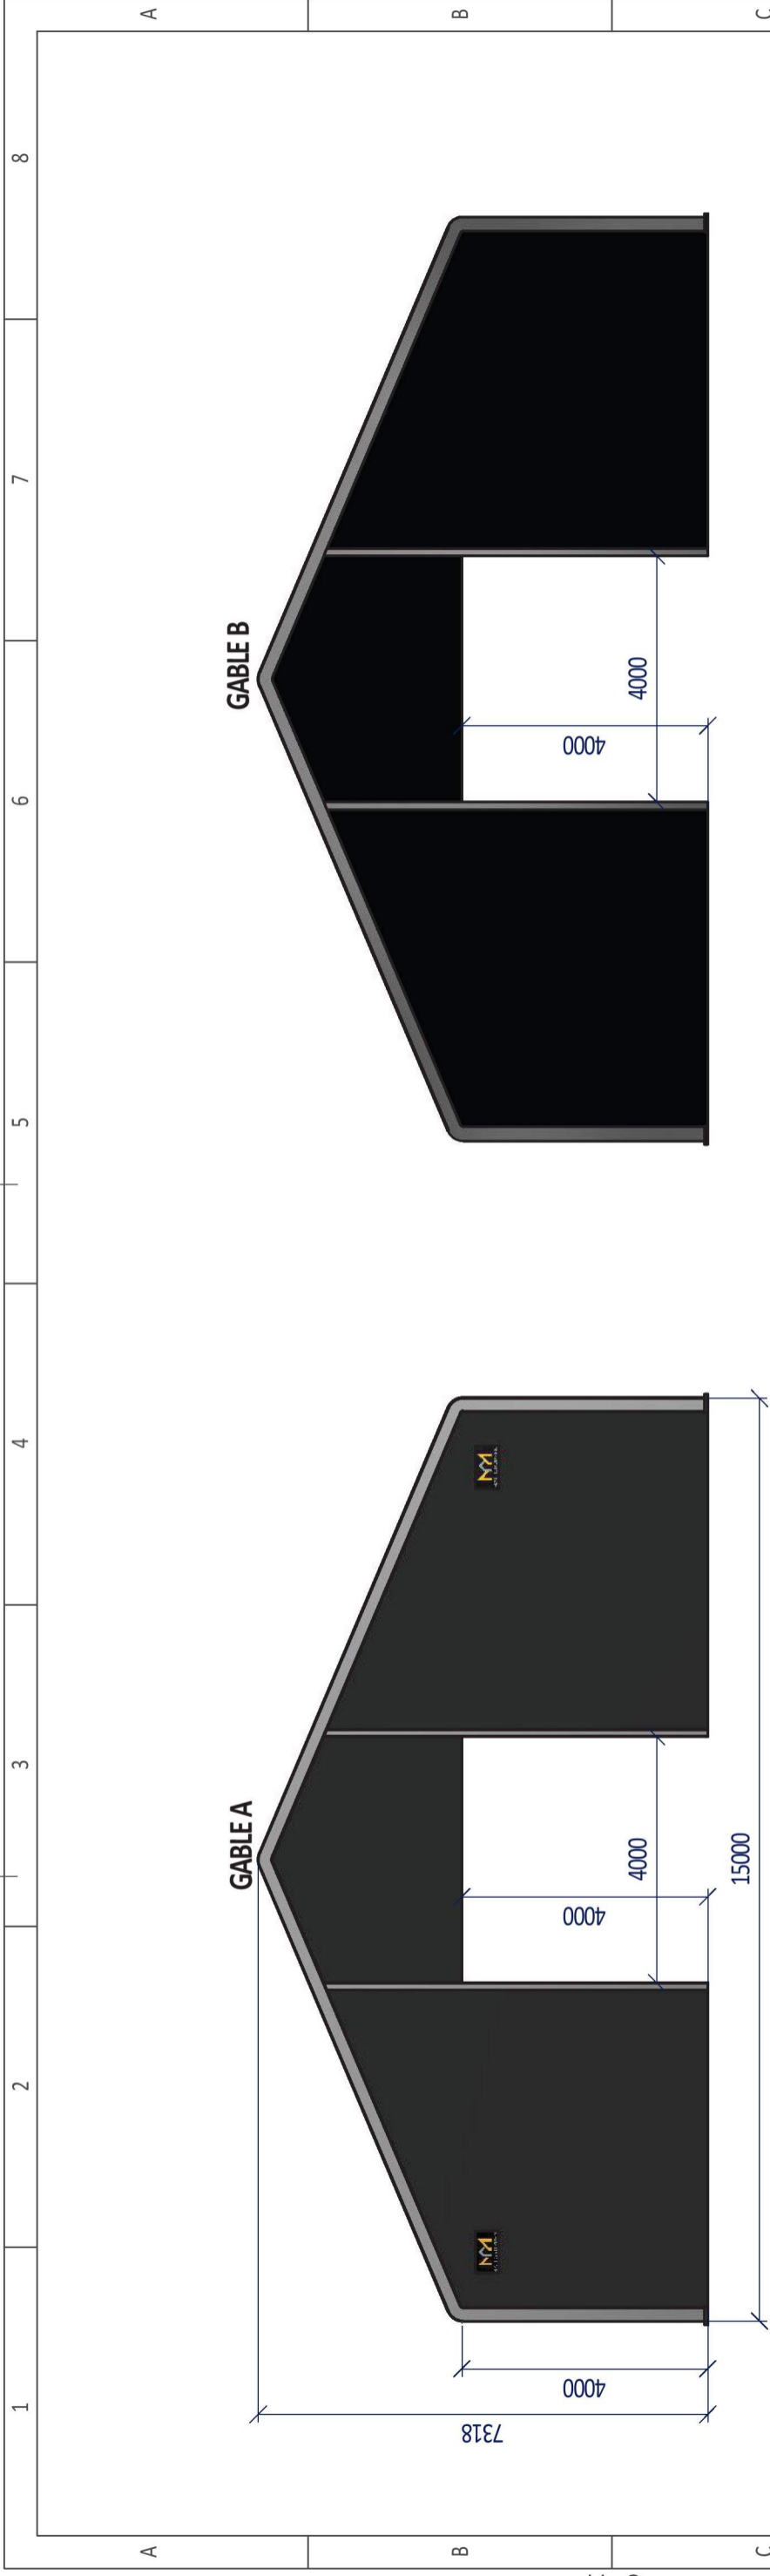

The drawing shall not be copied or be giving third party without Hallgruppen's consent

Side View

Rev Date: 17 / 3 / 2022  
Rev By: Reidar Berg

CUSTOMER: XL Bygg Frekhaug AS  
ADDRESS: Mjåtveit  
GNR / BNR:

Title: Byggesakstegning / Bygglovsriting  
Shelter Type-C: 15/4 x 21m  
Dimensions

Drawing no:

HGAC15/4-BS

Sheets: 1 of 4

Rev no: 1