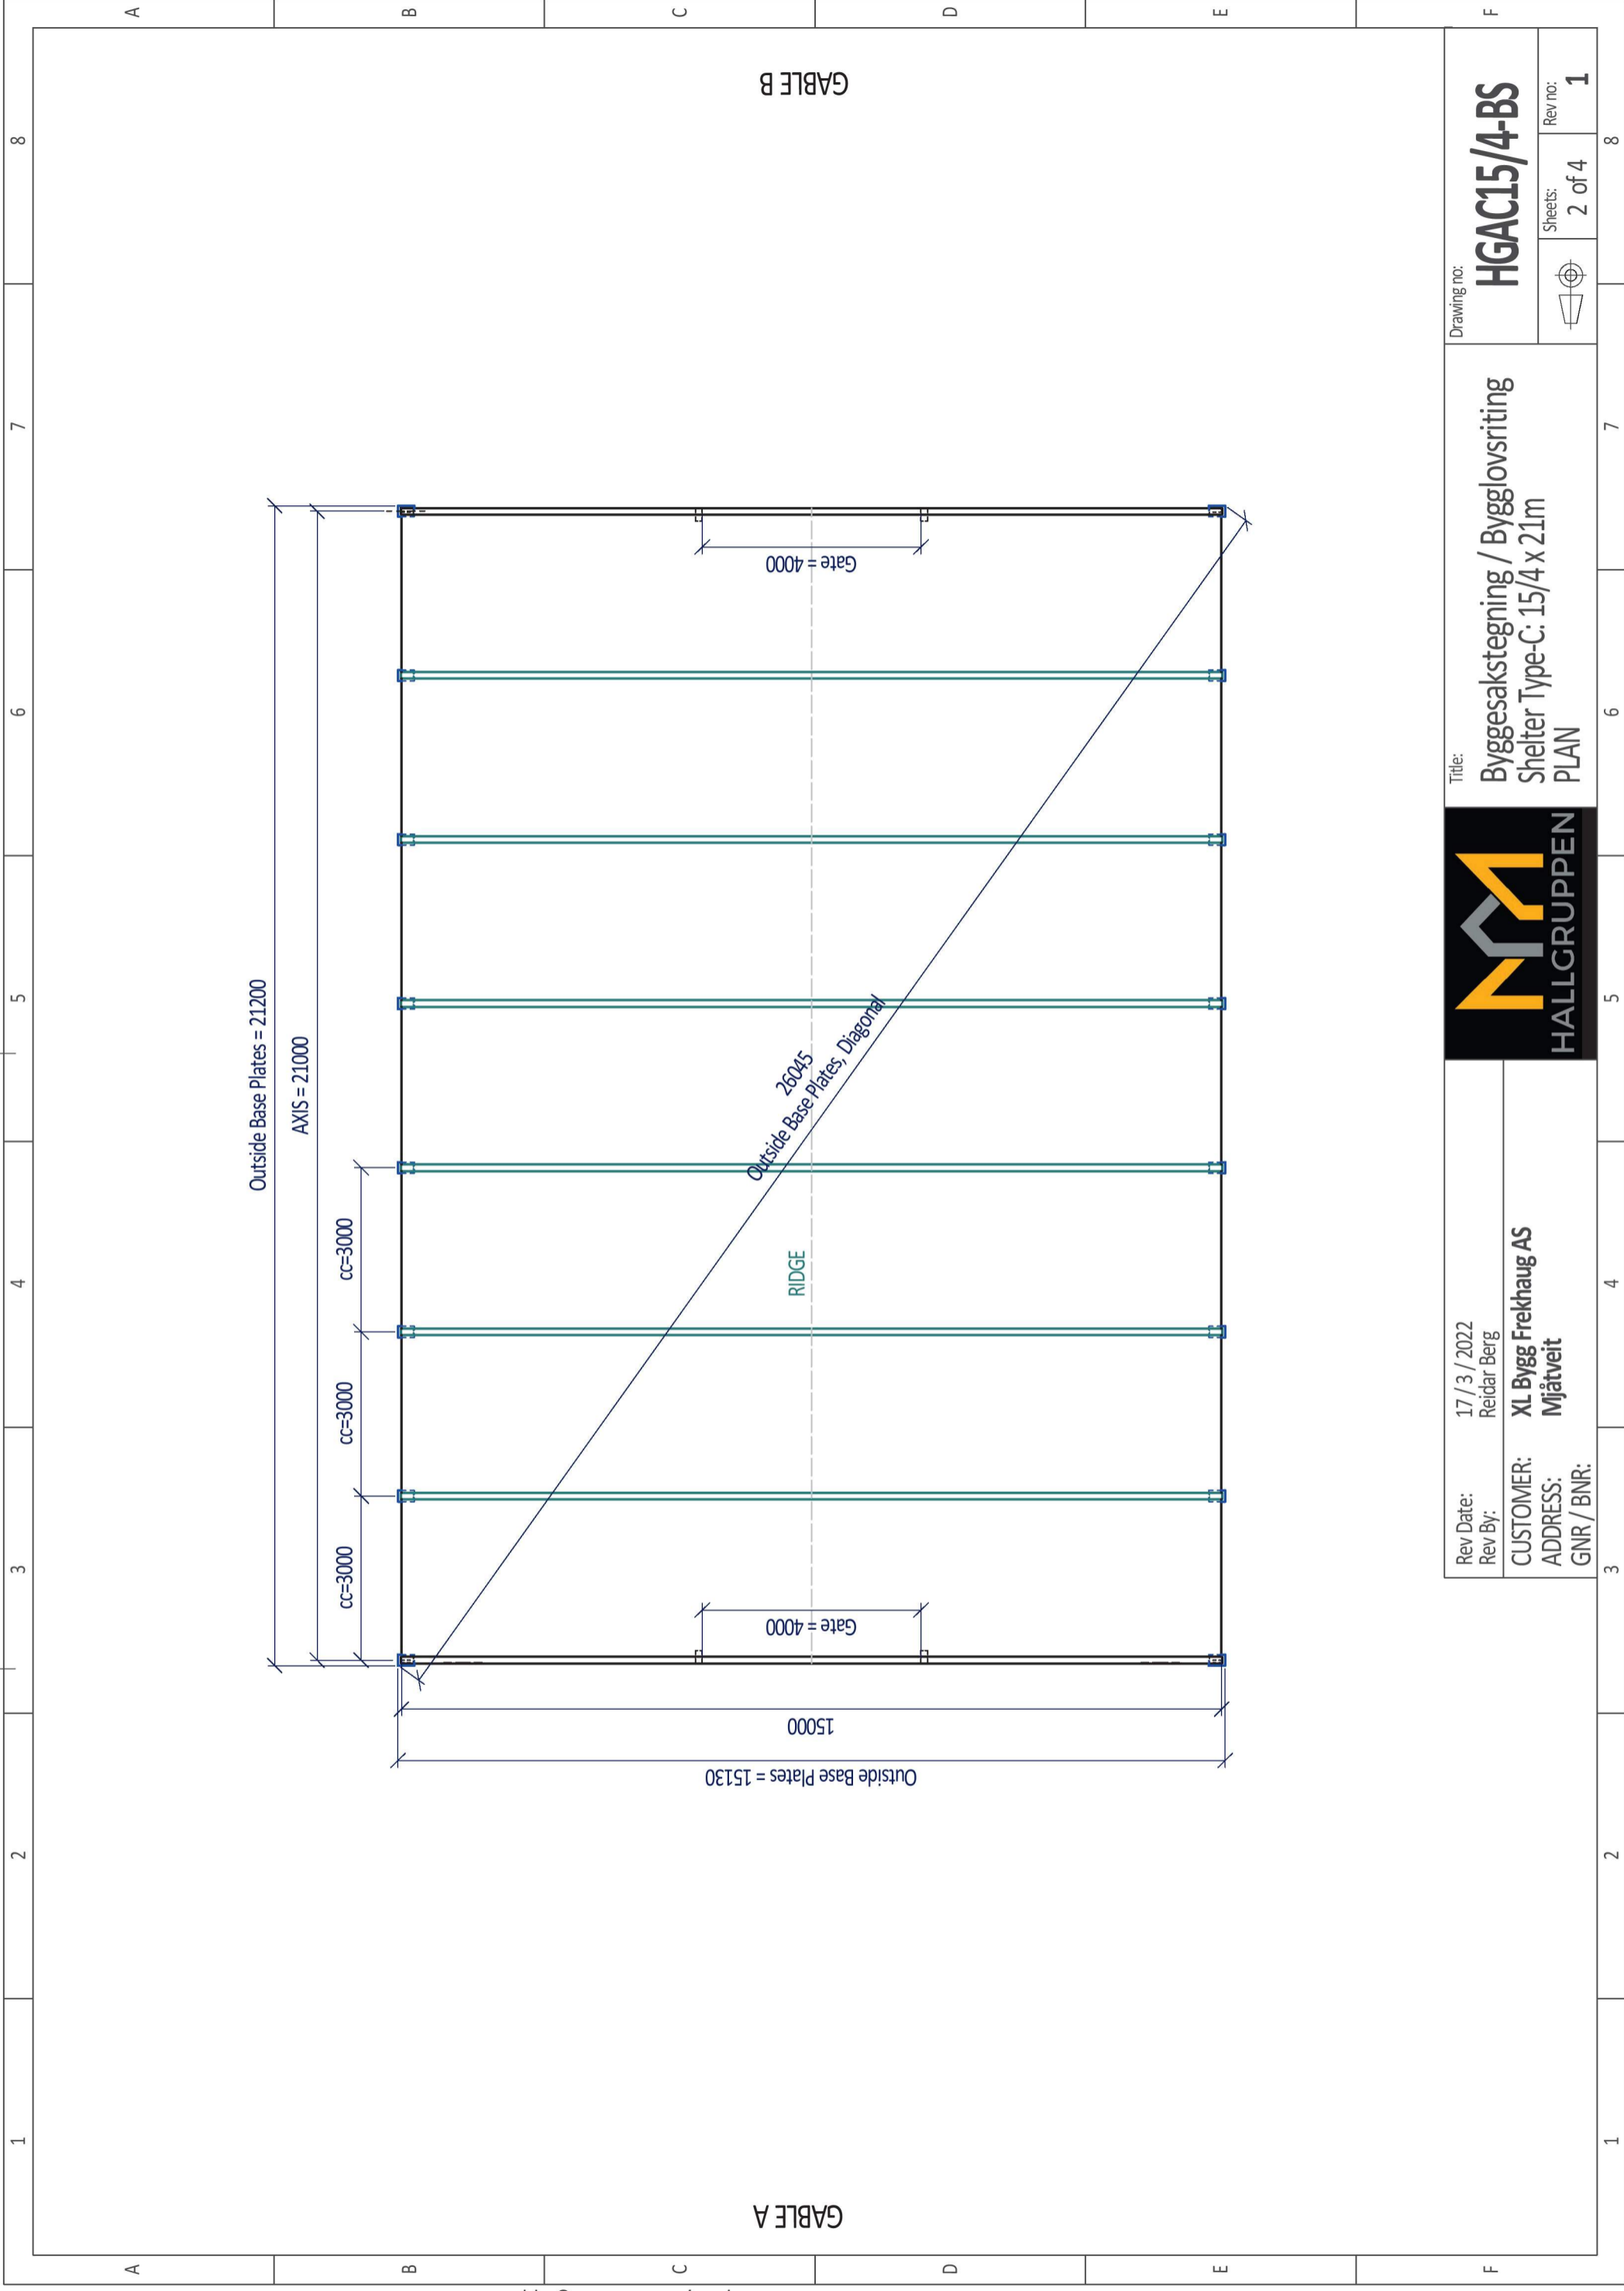

The drawing shall not be copied or be giving third party without Hallgruppen's consent

Rev Date: 17 / 3 / 2022
Rev By: Reidar Berg
CUSTOMER: XL Bygg Frekhaug AS
ADDRESS: Mjåtveit
GNR / BNR:

Title: Byggesakstegning / Bygglovsriting
Shelter Type-C: 15/4 x 21m
PLAN

Drawing no: HGAC15/4-BS
Sheets: 2 of 4
Rev no: 1