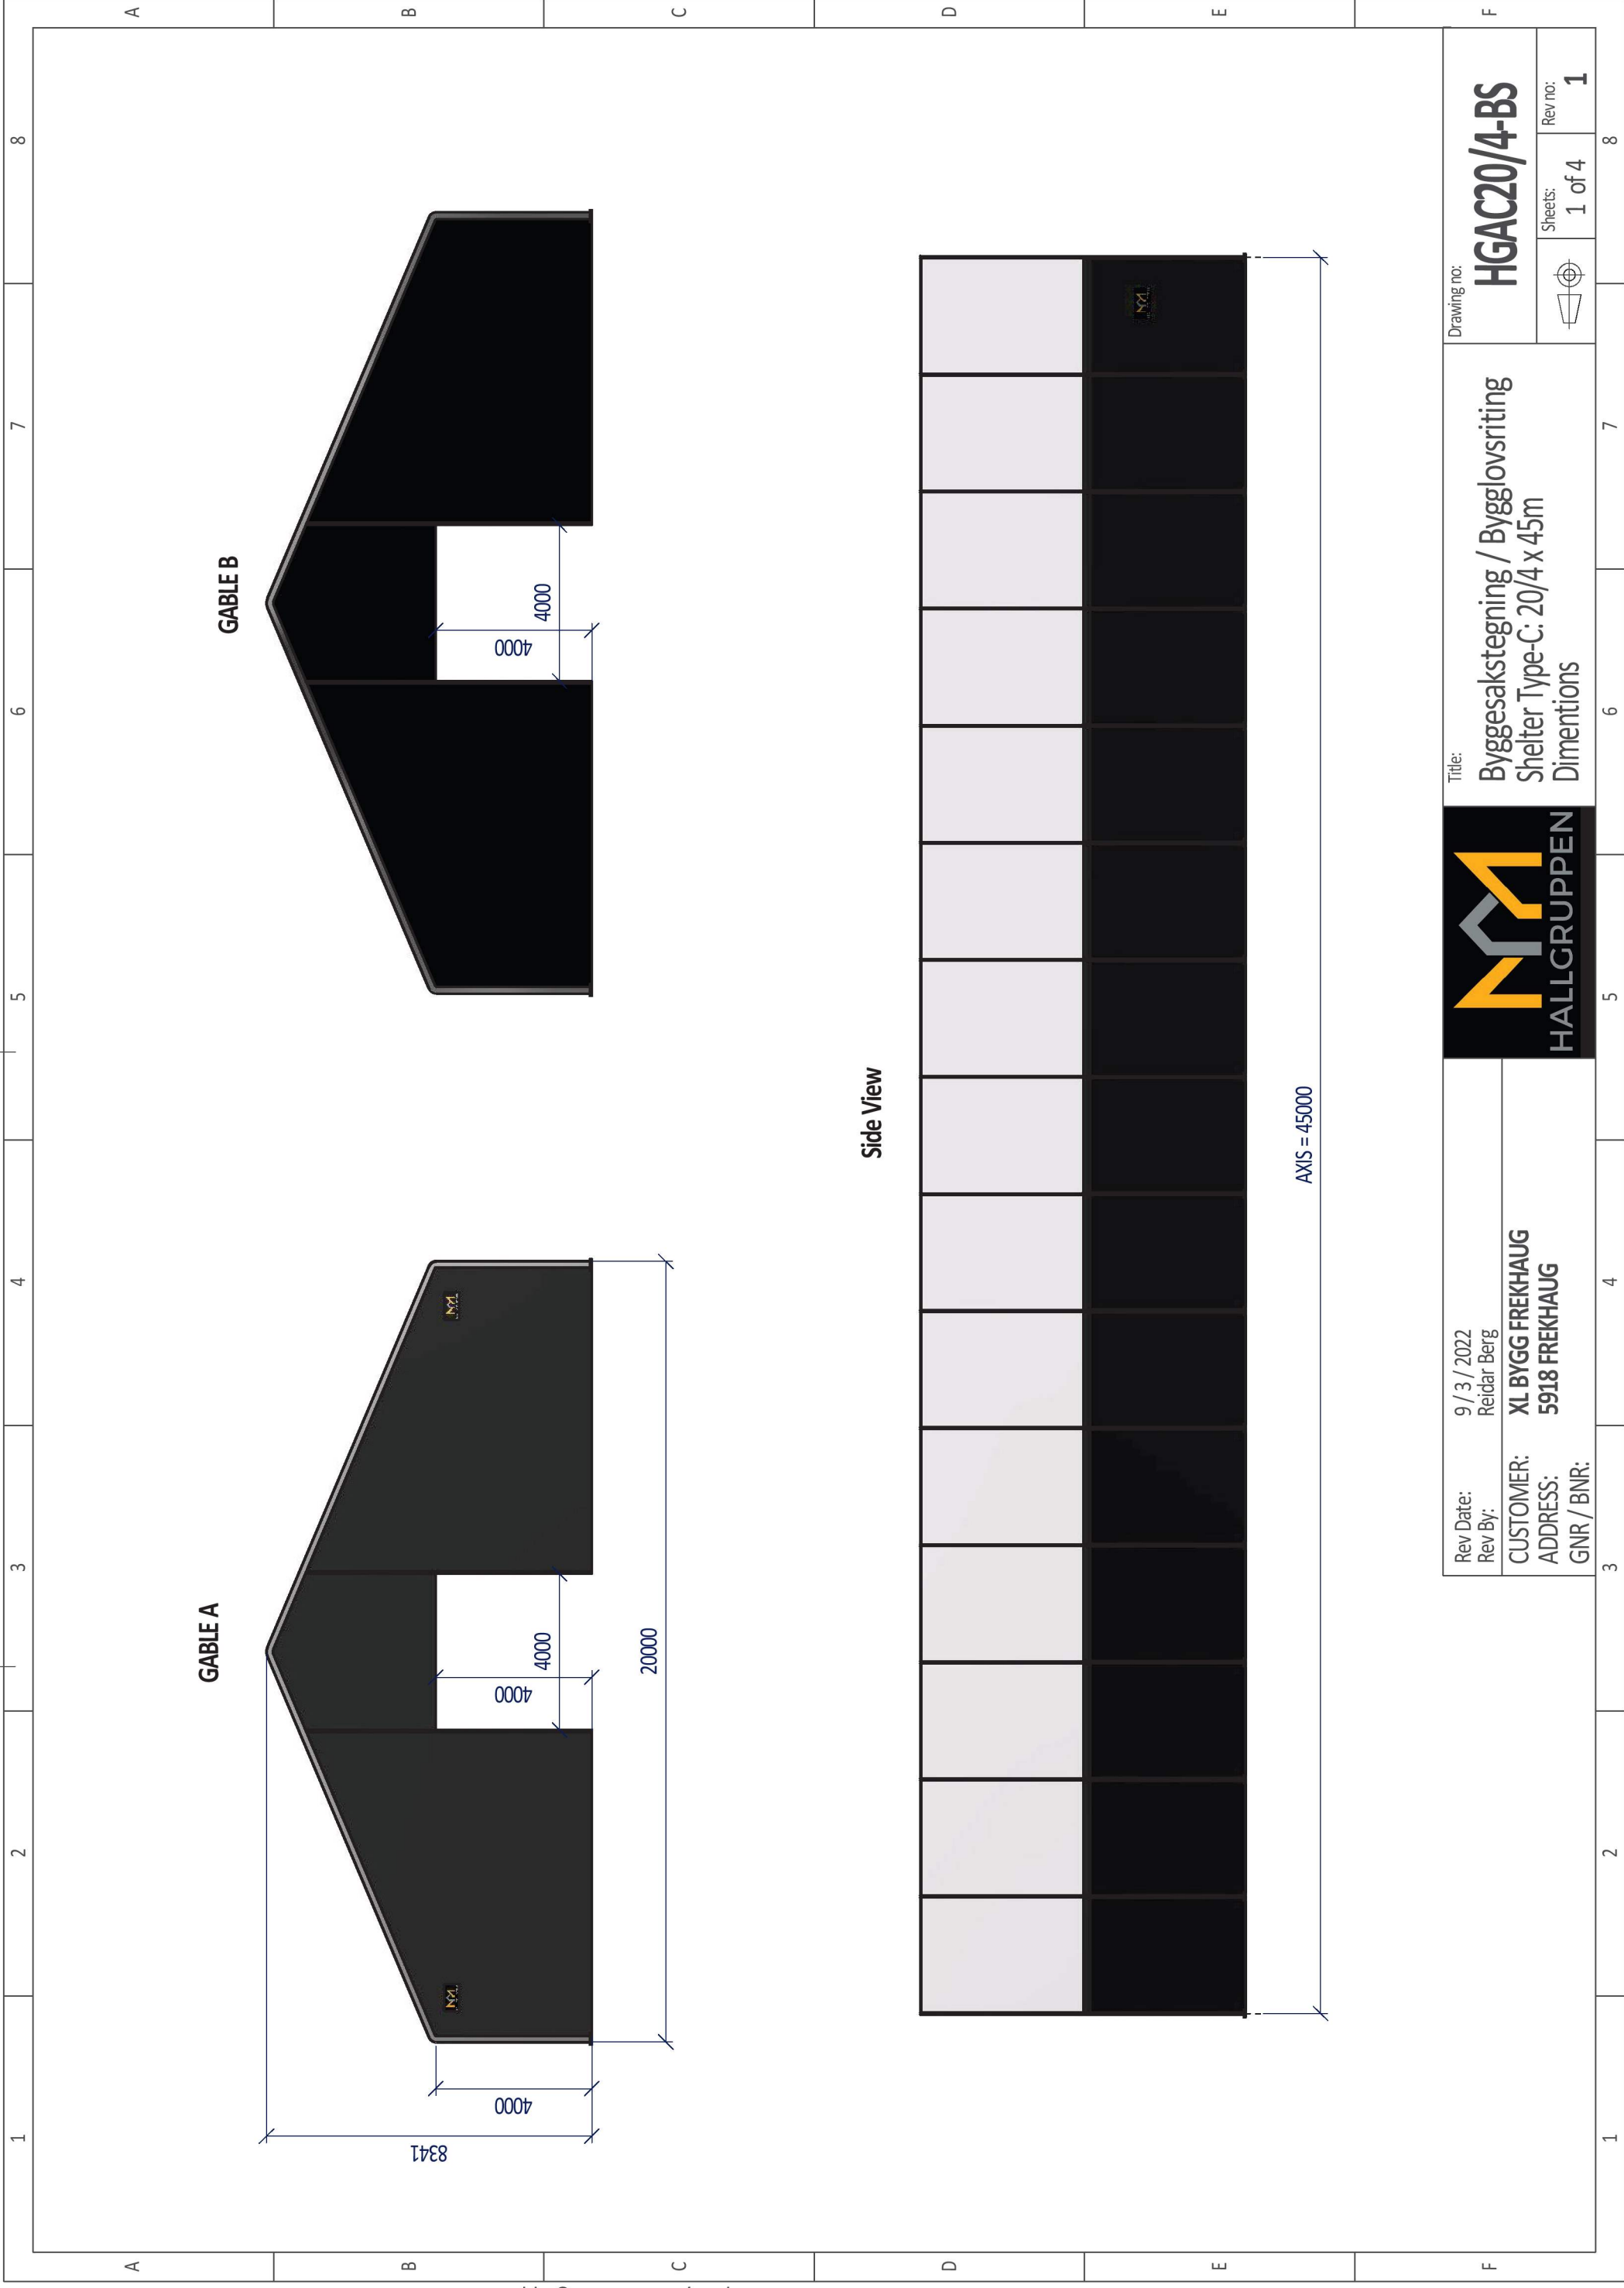

The drawing shall not be copied or be giving third party without Hallgruppen's consent

Rev Date: 9 / 3 / 2022
Rev By: Reidar Berg
CUSTOMER: XL BYGG FREKHAUG
ADDRESS: 5918 FREKHAUG
GNR / BNR:

Title: Byggesakstegning / Bygglovsriting
Shelter Type-C: 20/4 x 45m
Dimensions

Drawing no: HGAC20/4-BS
Sheets: 1 of 4
Rev no: 1