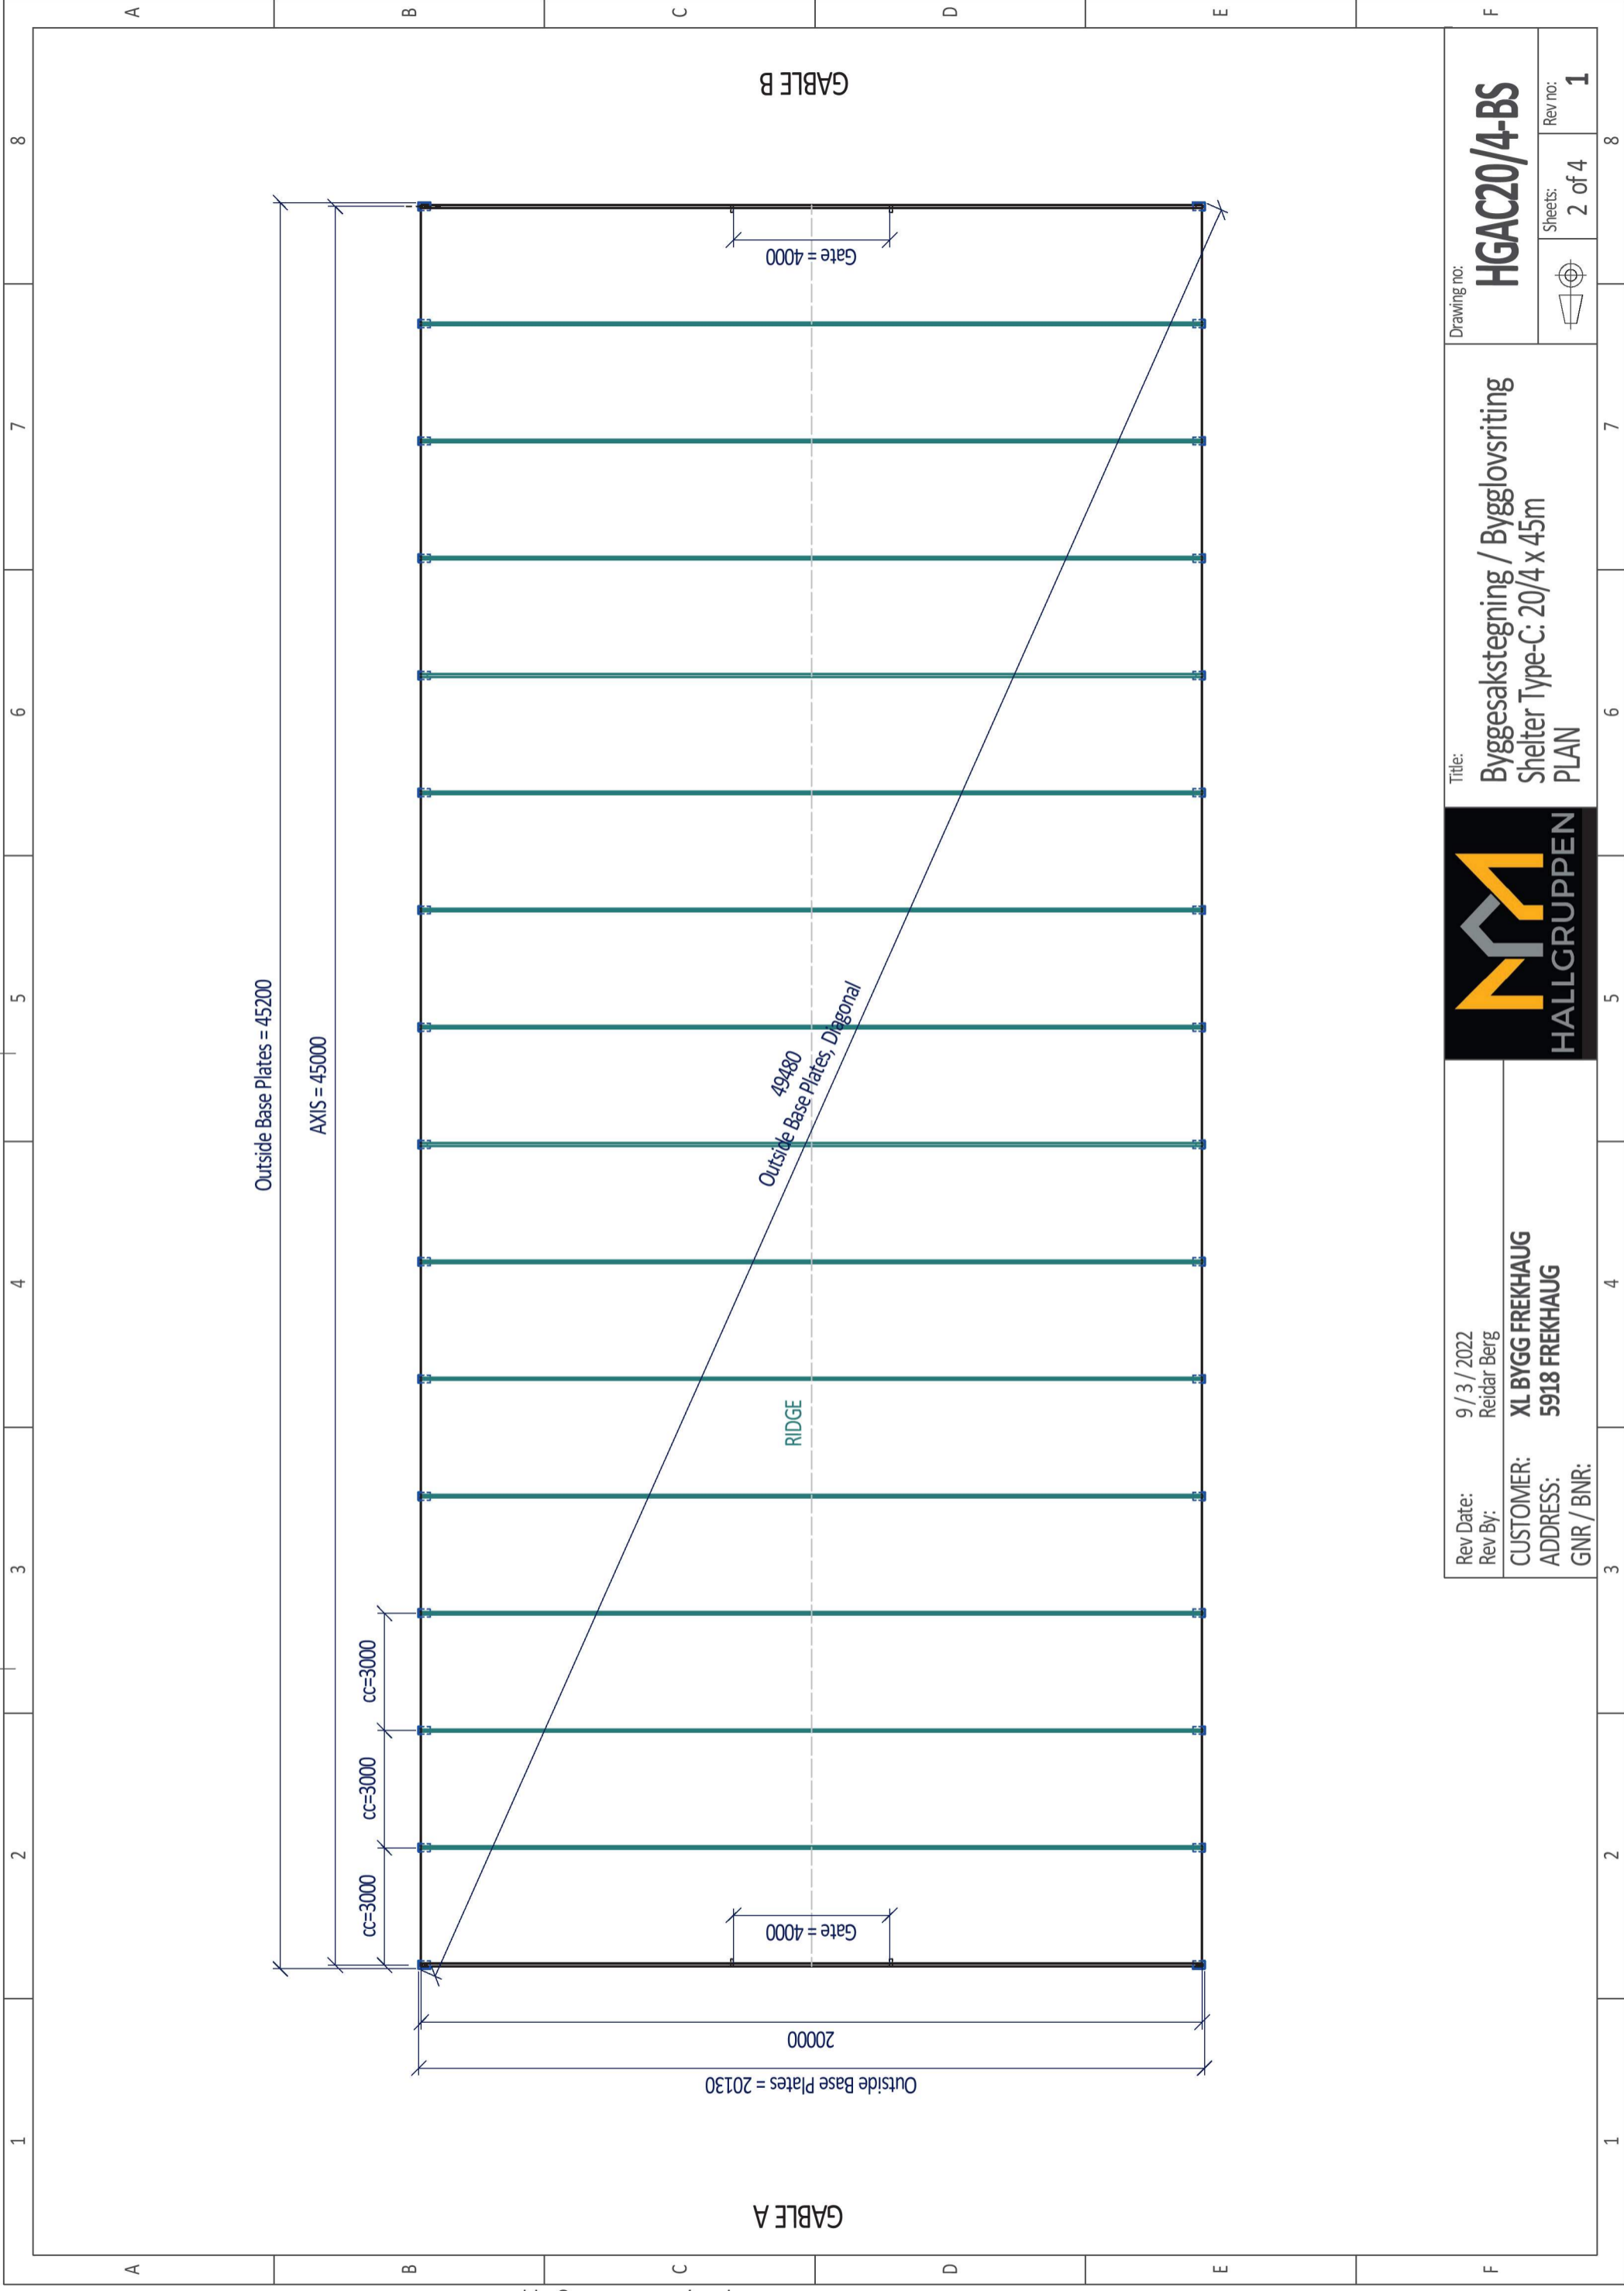

The drawing shall not be copied or be giving third party without Hallgruppen's consent

Rev Date: 9 / 3 / 2022  
Rev By: Reidar Berg  
CUSTOMER: XL BYGG FREKHAUG  
ADDRESS: 5918 FREKHAUG  
GNR / BNR:

Title: Byggesakstegning / Bygglovsriting  
Shelter Type-C: 20/4 x 45m  
PLAN

Drawing no: HGAC20/4-BS  
Sheets: 2 of 4  
Rev no: 1