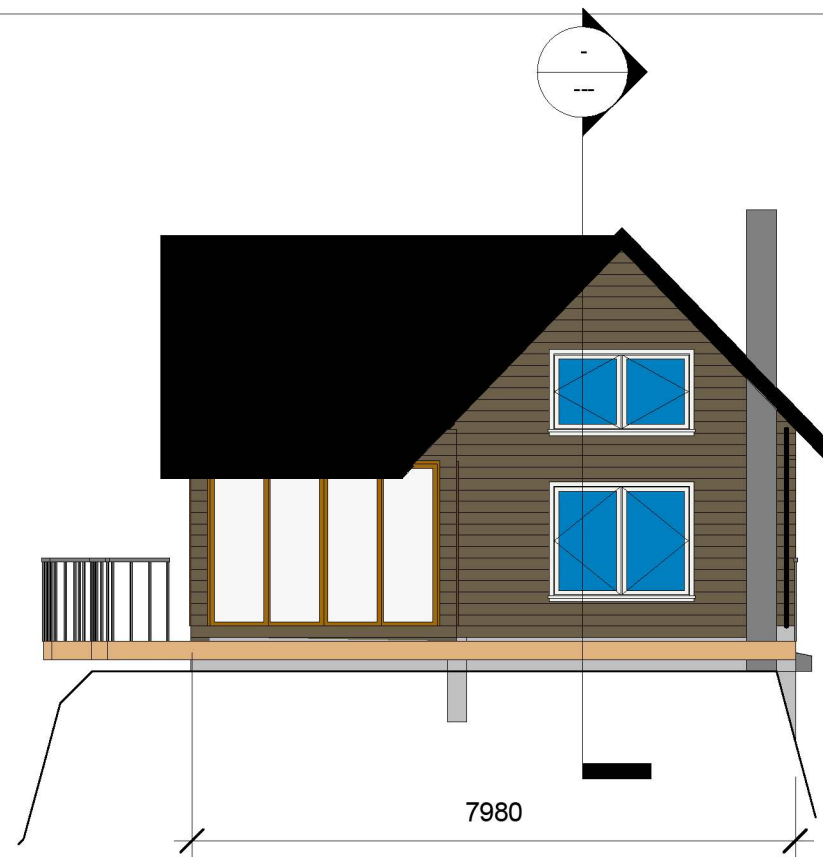

1 North  
1 : 100

2 South  
1 : 100

[www.autodesk.com/revit](http://www.autodesk.com/revit)

No.	Description	Date

Carsten Wulf  
Hytte utbygging

Fasader nord og sør

Project number	0001
Date	24.01.22
Drawn by	Author
Checked by	Checker

A102

Scale 1 : 100