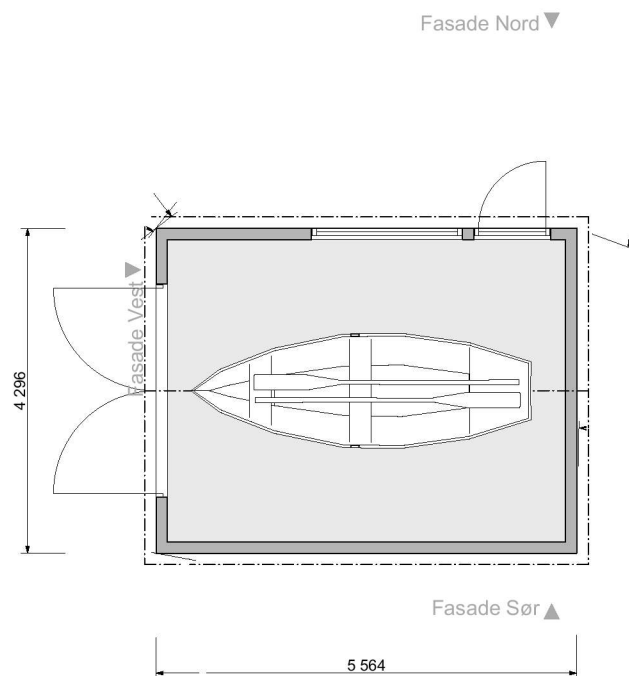

Fasade Sør

1:100

Fasade Vest

1:100

Fasade Nord

1:100

Fasade Øst

1:100

Fasade Øst ▲

BYA Naust  
23,9 m<sup>2</sup>  
BRA Naust  
21,1 m<sup>2</sup>

Fasade Nord ▼

Fasade Sør ▲

		ACCORDING TO INTERNATIONAL LAWS, THIS DRAWING IS THE PROPERTY OF ARKOCONSULT AS. THE DRAWING CAN NOT BE USED, MADE PUBLIC OR HANDED OVER TO A THIRD PART WITHOUT OUR WRITTEN CONSENT. ANY INFRINGEMENT WILL LEAD TO LEGAL PROCEEDINGS.	
SKURTVEIT - HYTTE		PROJECT NO.:	2015217
OSPENESET, RADØY		DRAWING NO.:	2015217A40-3
Naust		SCALE: 1:100	FORMAT: A3
REV/ DESCRIPTION:	 ARKOCONSULT AS, Postboks 103, 5291 Valestrandsfossen Tel.: 56390003 - Fax.: 56191130 - Mob.: 93241511 Mail: post@arkoconsult.no - Org.nr. 997 089 782 MVA	DRAWN: KFJ	DATE: 17.08.2022
		CHECKED:	