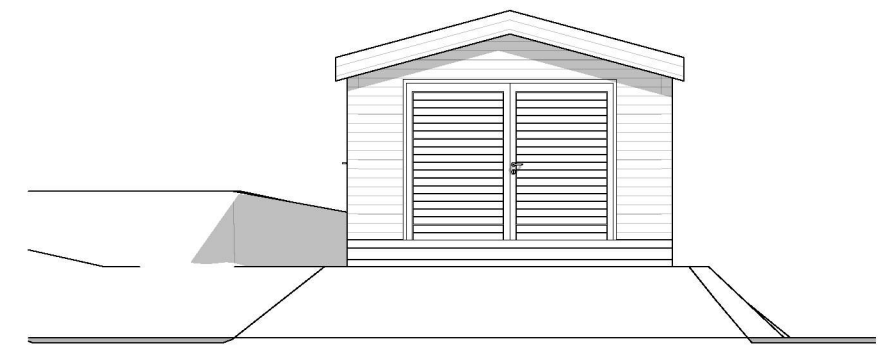

Fasade Sør

1:100

Fasade Vest

1:100

Fasade Nord

1:100

Fasade Øst

1:100

Fasade Øst ▲

BYA Naust  
23,9 m<sup>2</sup>  
BRA Naust  
21,1 m<sup>2</sup>

Fasade Nord ▼

Fasade Sør ▲

		ACCORDING TO INTERNATIONAL LAWS, THIS DRAWING IS THE PROPERTY OF ARKOCONSULT AS. THE DRAWING CAN NOT BE USED, MADE PUBLIC OR HANDED OVER TO A THIRD PART WITHOUT OUR WRITTEN CONSENT. ANY INFRINGEMENT WILL LEAD TO LEGAL PROCEEDINGS.	
SKURTVEIT - HYTTE		PROJECT NO.:	2015217
OSPENESET, RADØY		DRAWING NO.:	2015217A40-3
Naust		SCALE: 1:100	FORMAT: A3
REV/ DESCRIPTION:	 ARKOCONSULT AS, Postboks 103, 5291 Valestrandsfossen Tel.: 56390003 - Fax.: 56191130 - Mob.: 93241511 Mail: post@arkoconsult.no - Org.nr. 997 089 782 MVA	DRAWN: KFJ	DATE: 17.08.2022
		CHECKED:	