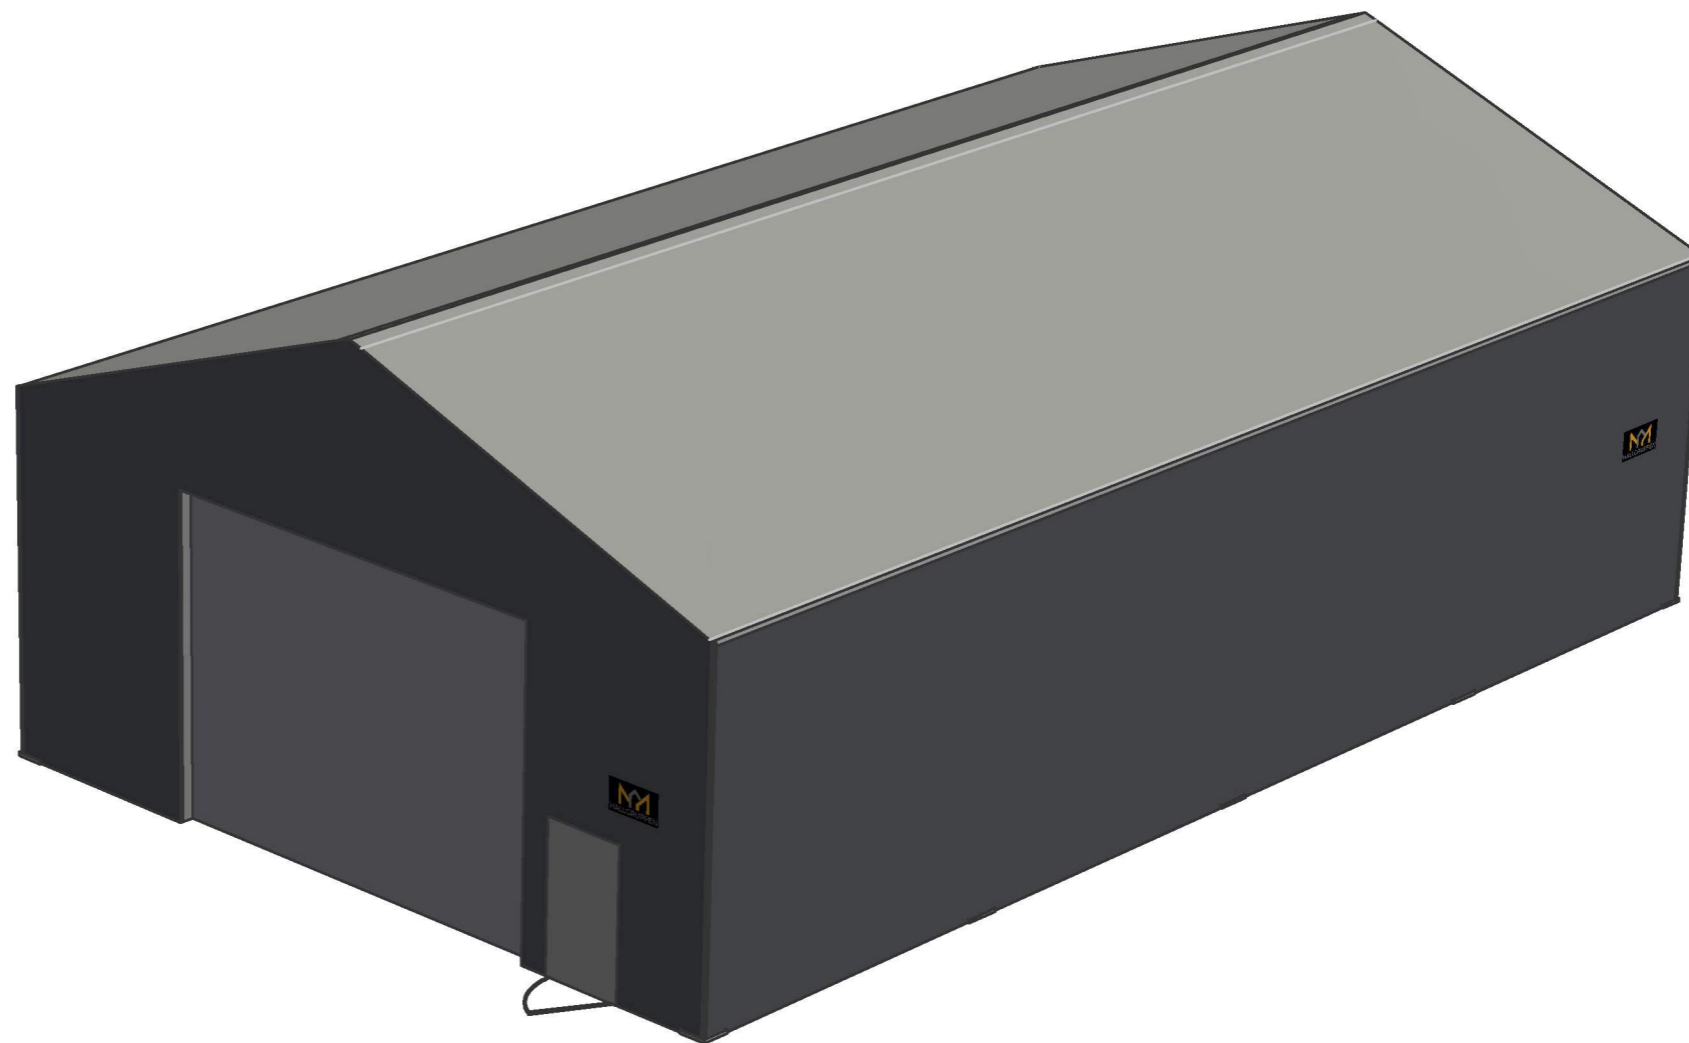

The drawing shall not be copied or be giving
third party without Hallgruppen's consent

ILLUSTRATION OF
Bygghuset Mjåtveit 1 AS's
HALL - DuoPitch 12-5 x 20m

Rev Date:	24 / 10 / 2022
Rev By:	Reidar Berg
CUSTOMER:	Bygghuset Mjåtveit 1 AS
ADDRESS:	Rosslandsvegen
GNR / BNR:	

Title:
Sketch / Byggesakstegning / Bygglovsriting
HALL - DuoPitch 12-5 x 20m
Illustration

Drawing no:	
HG12-5-BS	
Sheets:	Rev no:
1 of 1	1