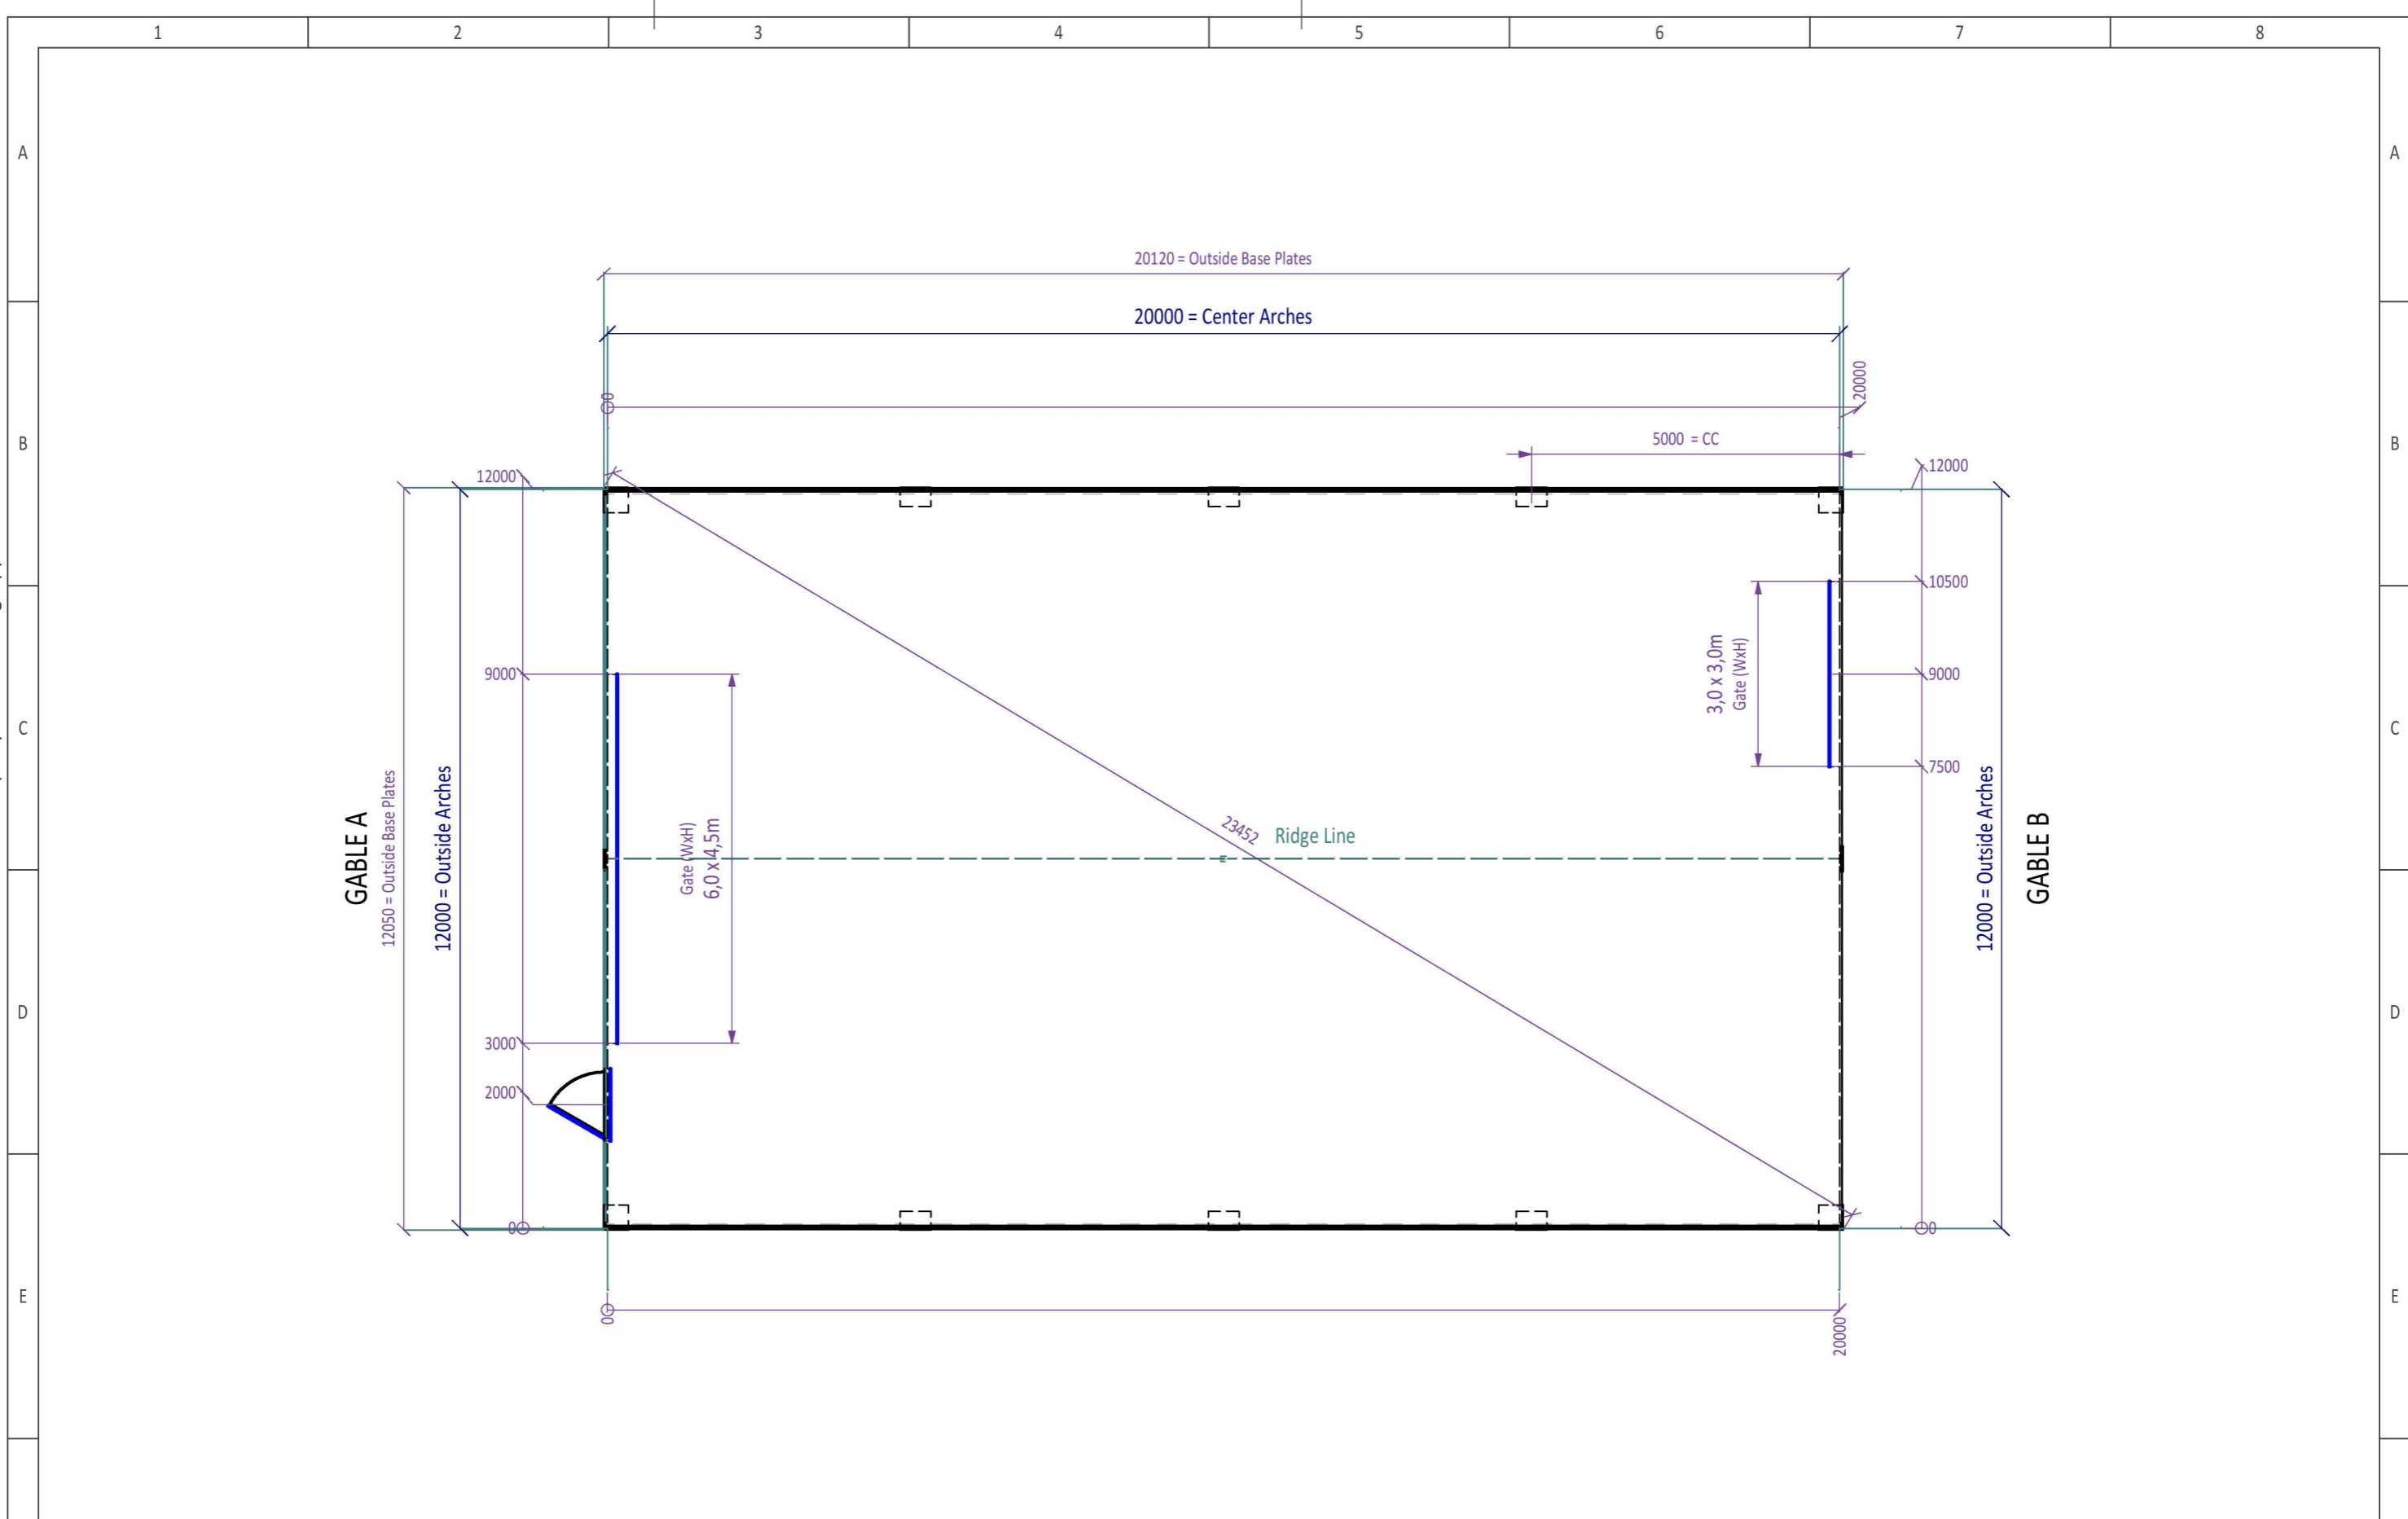

The drawing shall not be copied or be giving third party without Hallgruppen's consent

Rev Date: 24 / 10 / 2022
Rev By: Reidar Berg
CUSTOMER: Bygghuset Mjåtveit 1 AS
ADDRESS: Rosslandsvegen
GNR / BNR:

Title: Sketch / Byggesakstegning / Bygglovsriting
HALL - DuoPitch 12-5 x 20m
PLAN

Drawing no: **HG12-5-BS**
Sheets: 1 of 1
Rev no: 1