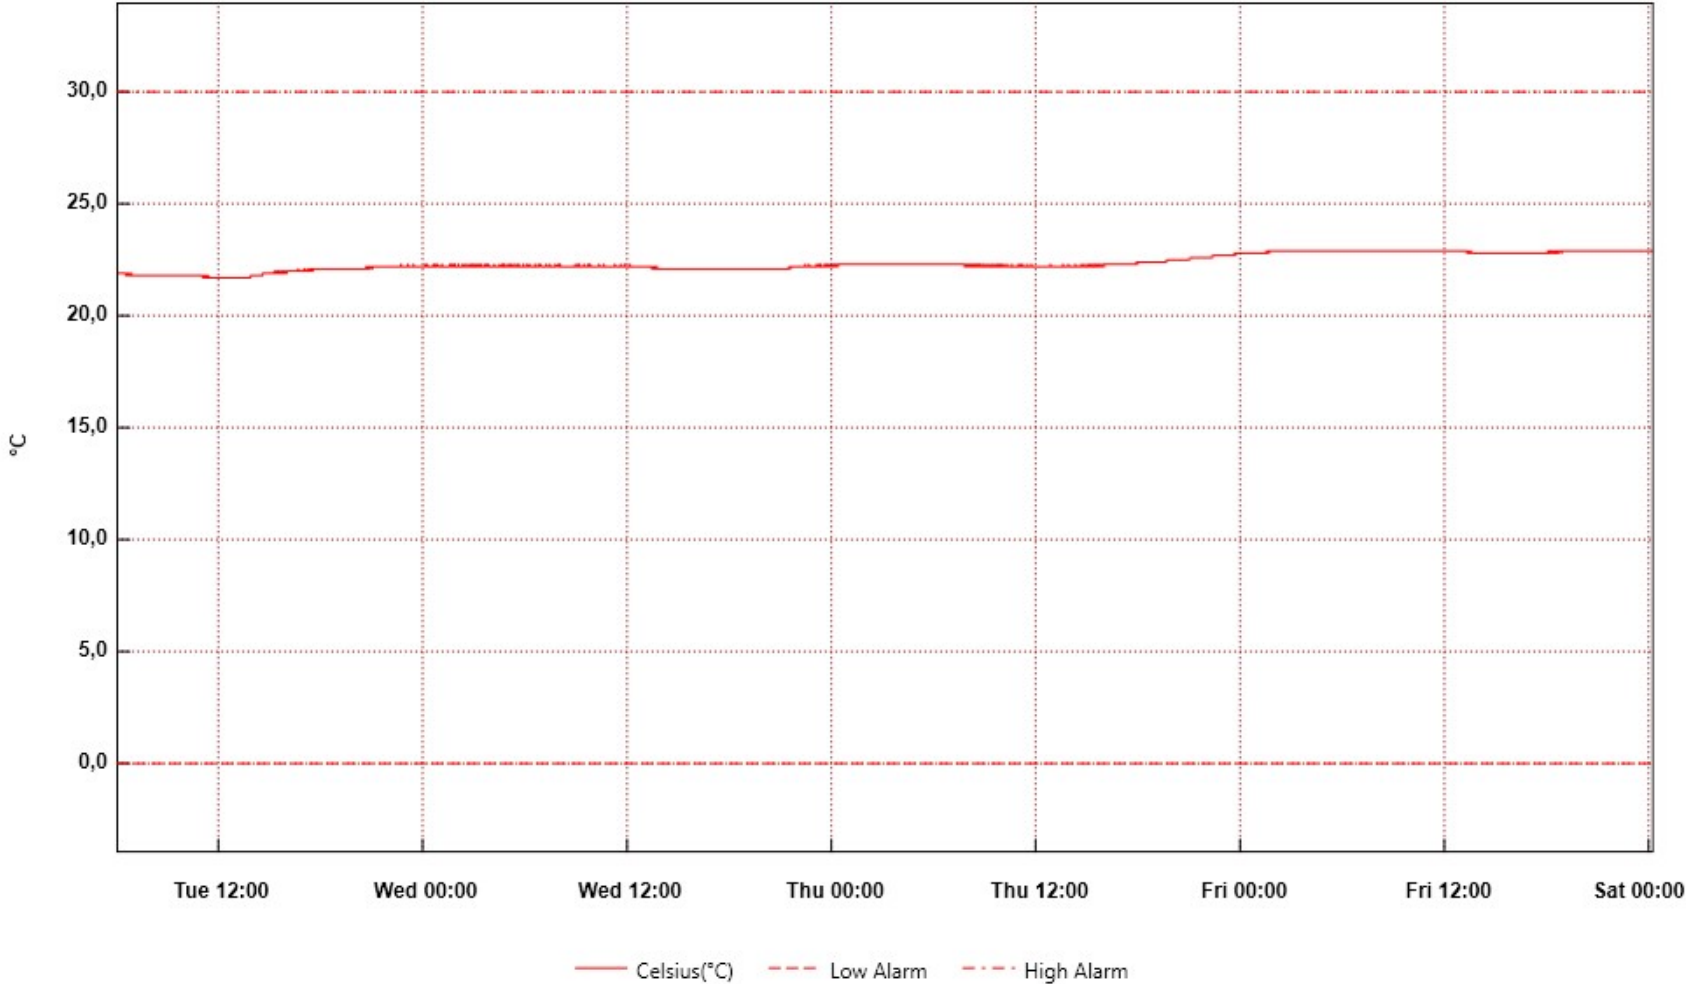

BarGrou-130922

From: tirsdag 13. september 2022 06:00:00 - To: lørdag 17. september 2022 00:18:10