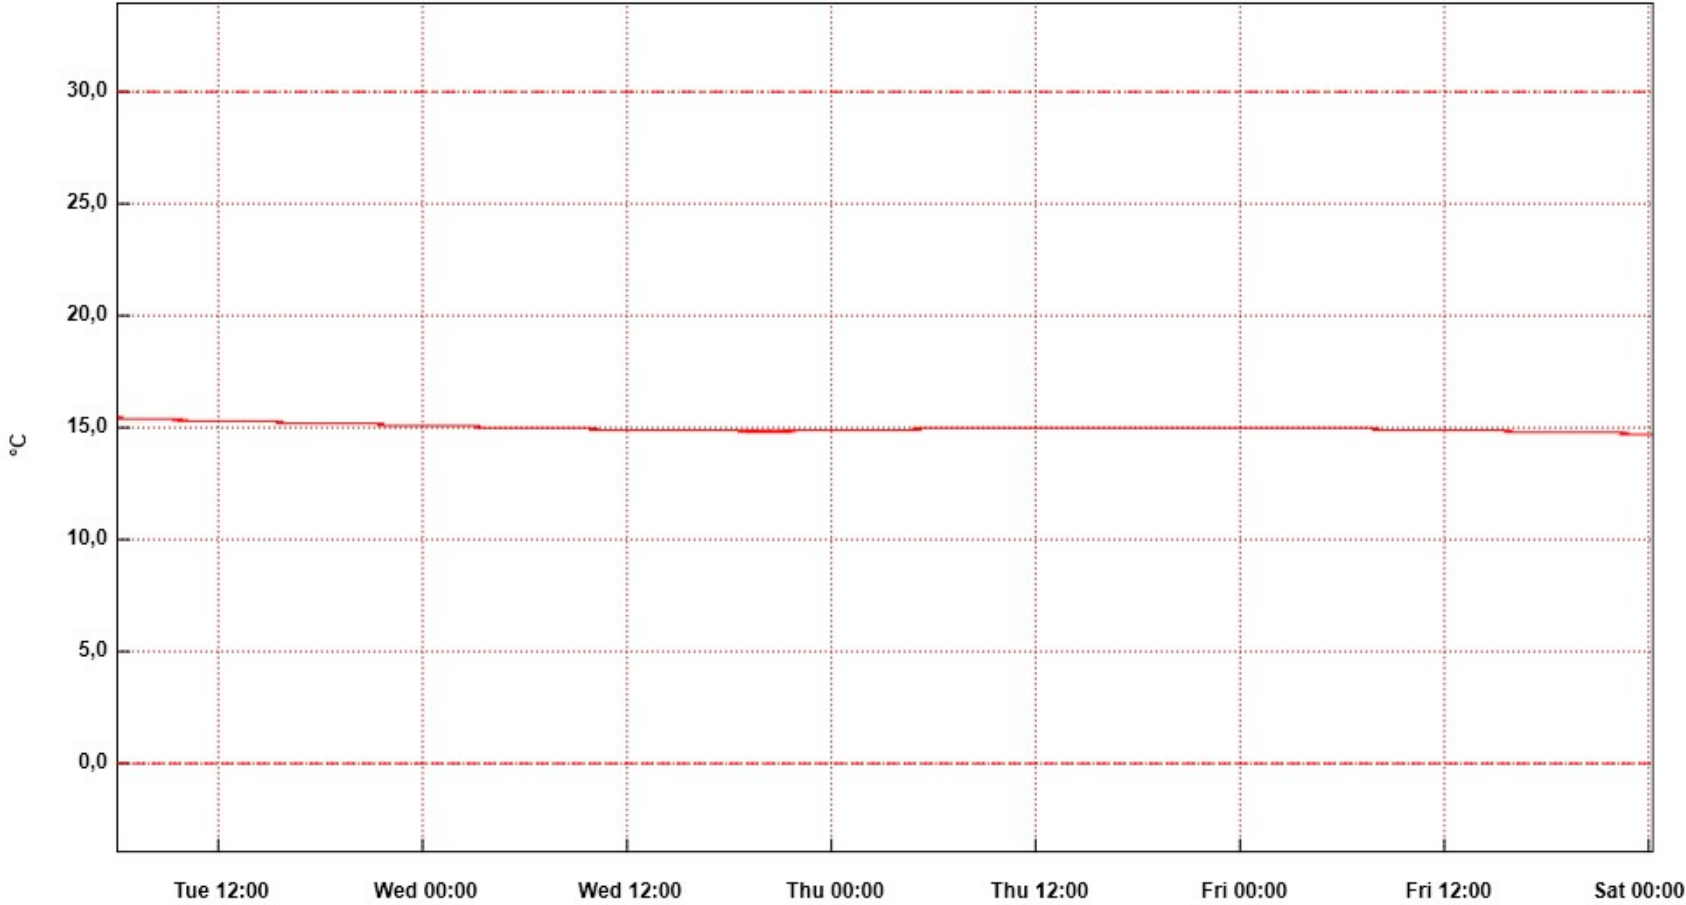

FlagMas-130922

— Celsius(°C)    - - - Low Alarm    - - - High Alarm

From: tirsdag 13. september 2022 06:00:00 - To: lørdag 17. september 2022 00:18:10