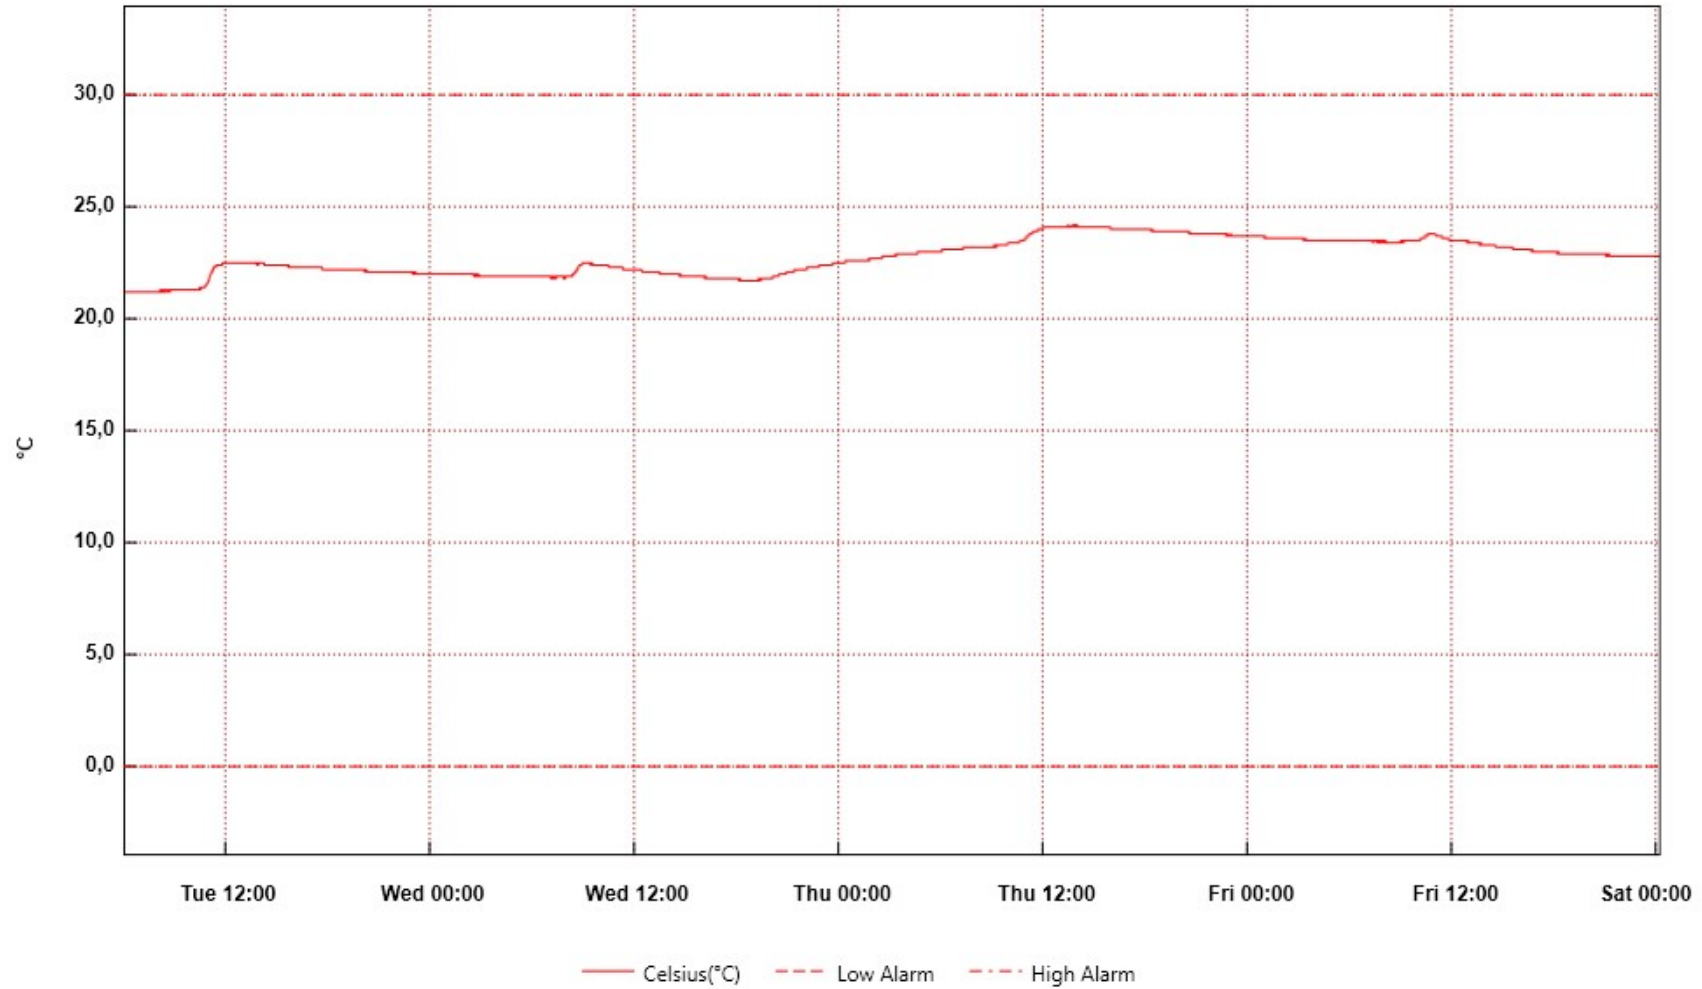

HagEig-130922

From: tirsdag 13. september 2022 06:00:00 - To: lørdag 17. september 2022 00:18:10