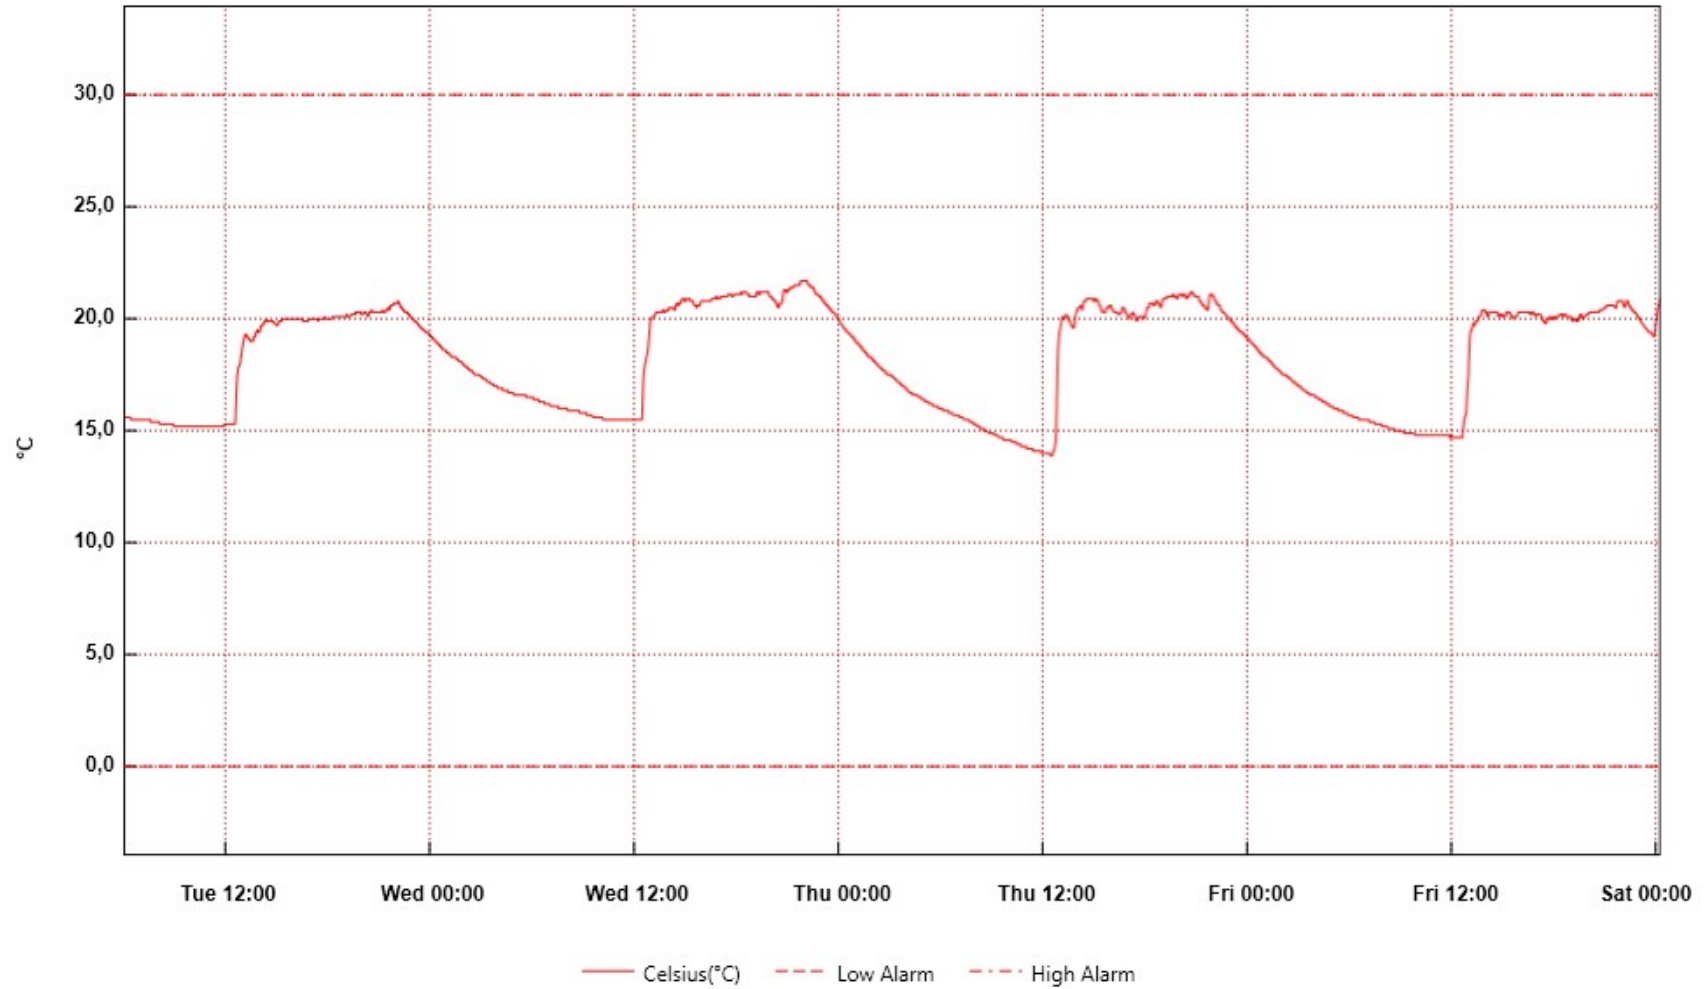

### NanTi-130922

From: tirsdag 13. september 2022 06:00:00 - To: lørdag 17. september 2022 00:18:10