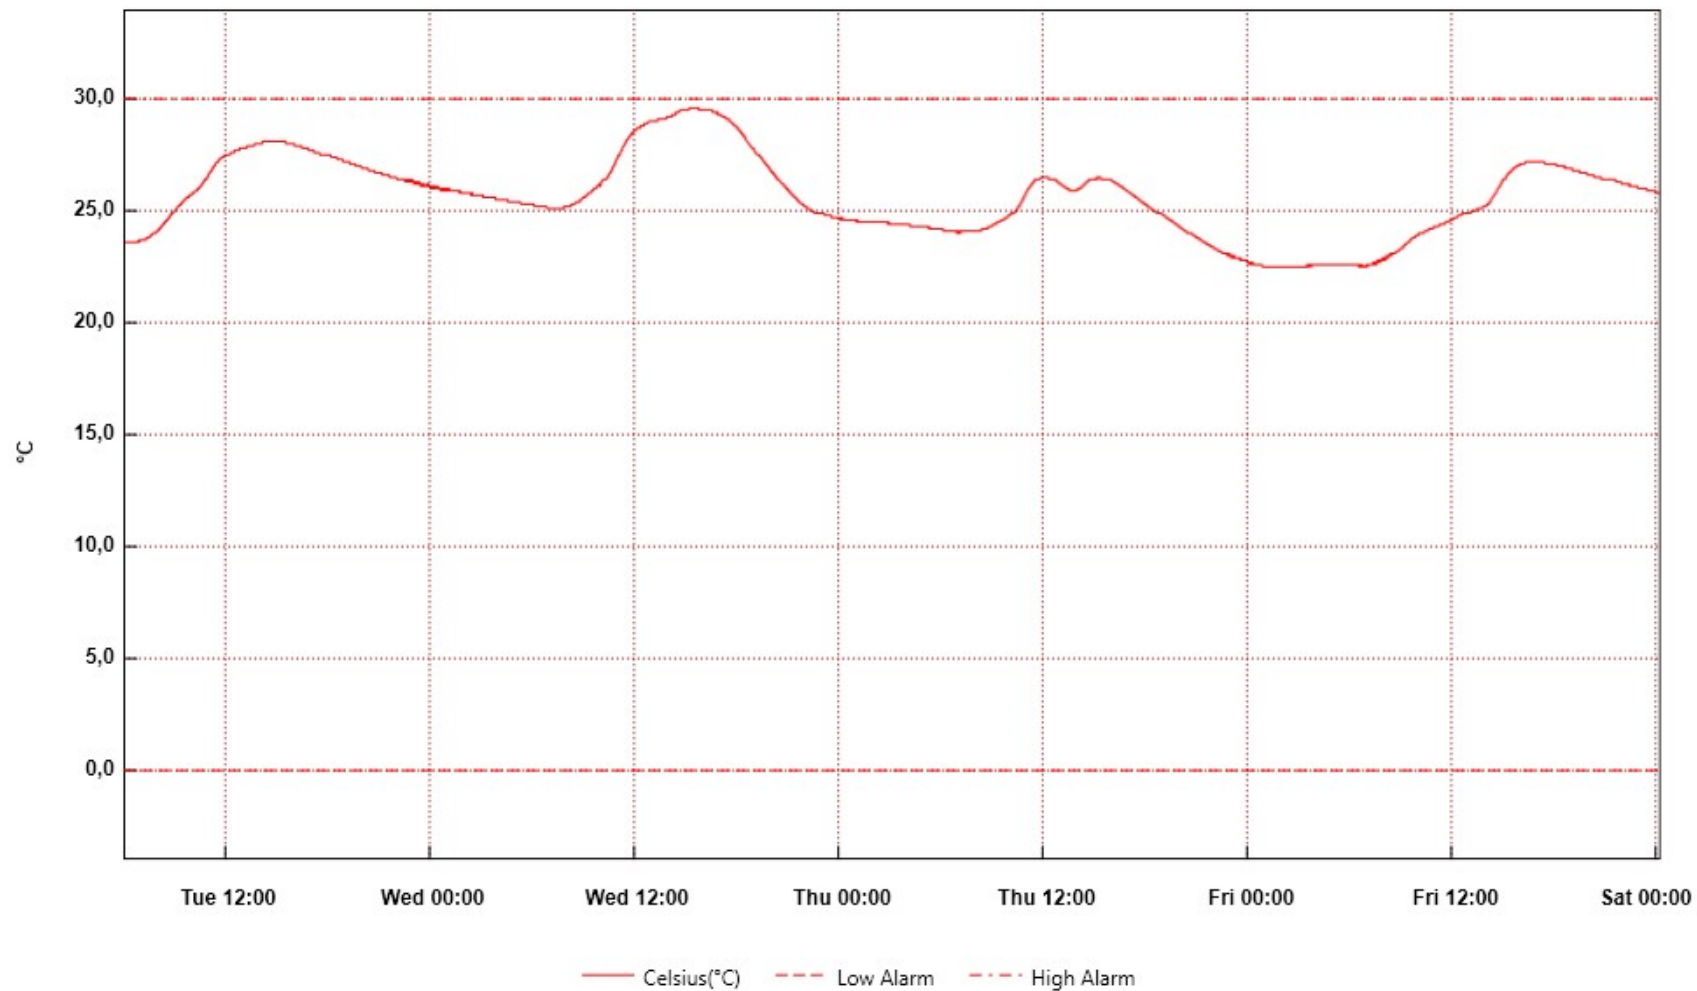

### MEL-SJUK-130922

From: tirsdag 13. september 2022 06:00:00 - To: lørdag 17. september 2022 00:18:10