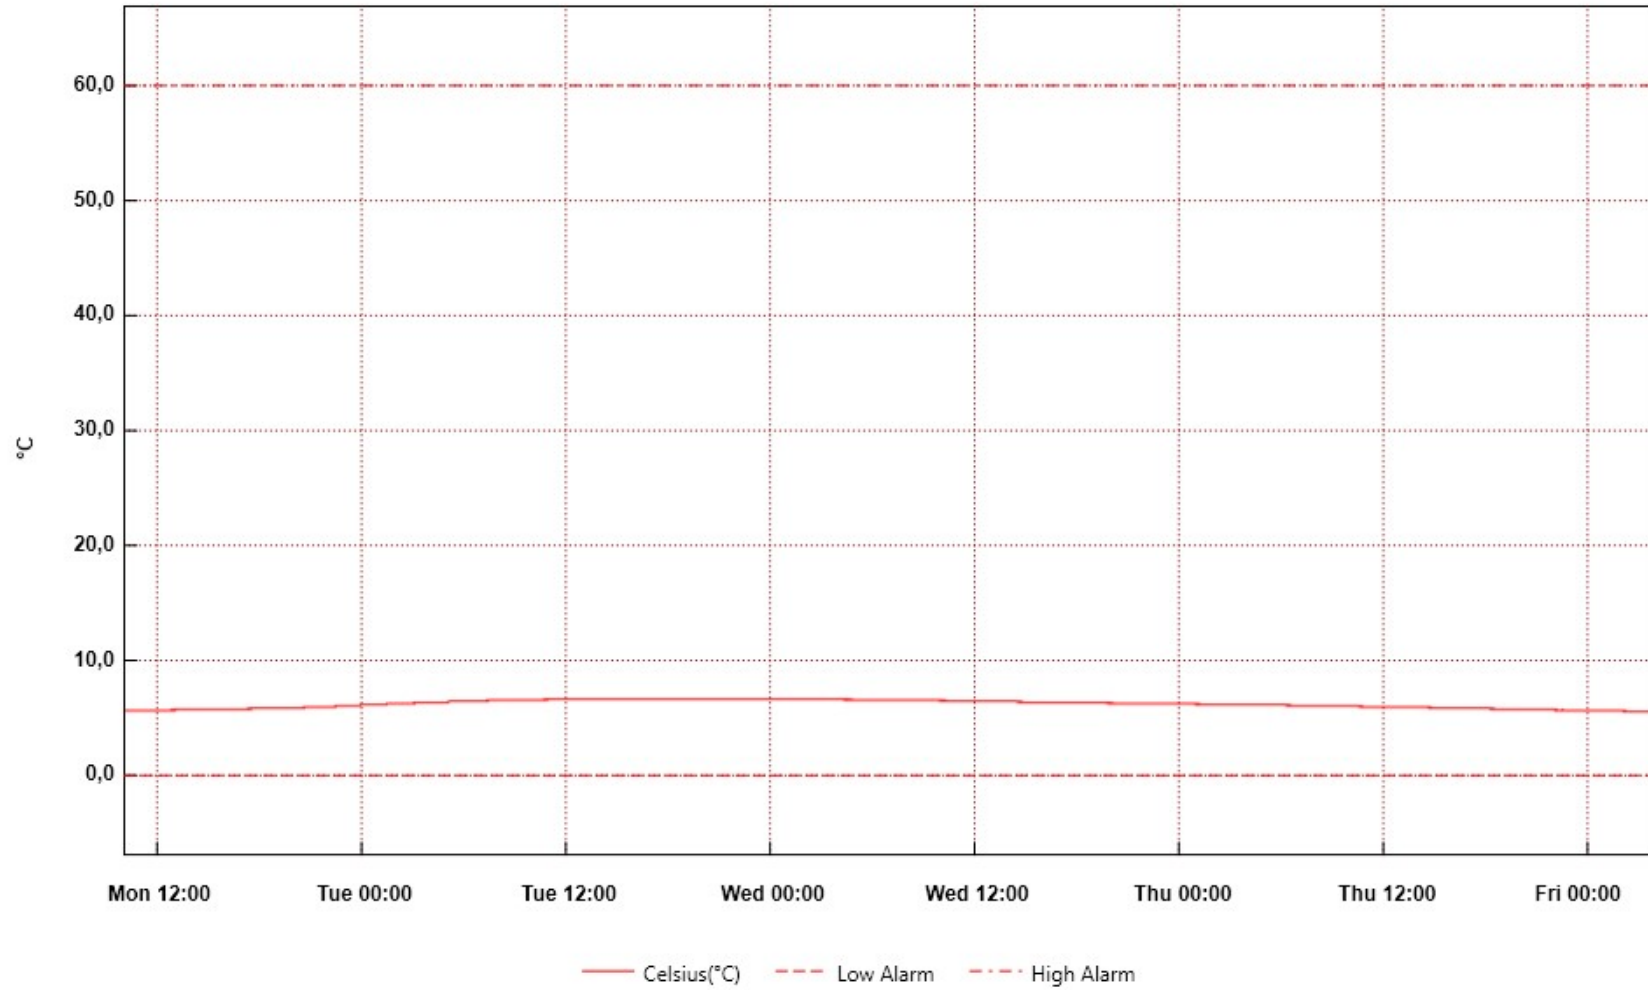

### Lind290216

From: 29. februar 2016 10:00:04 - To: 4. mars 2016 04:18:14