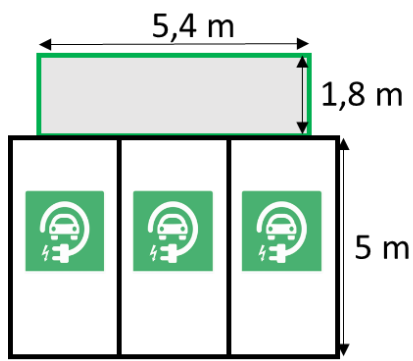

Best Eikangervåg

- 1x50kW DC hurtiglading
- 2x22kW AC semi-hurtiglading
- 3 parkeringsplasser