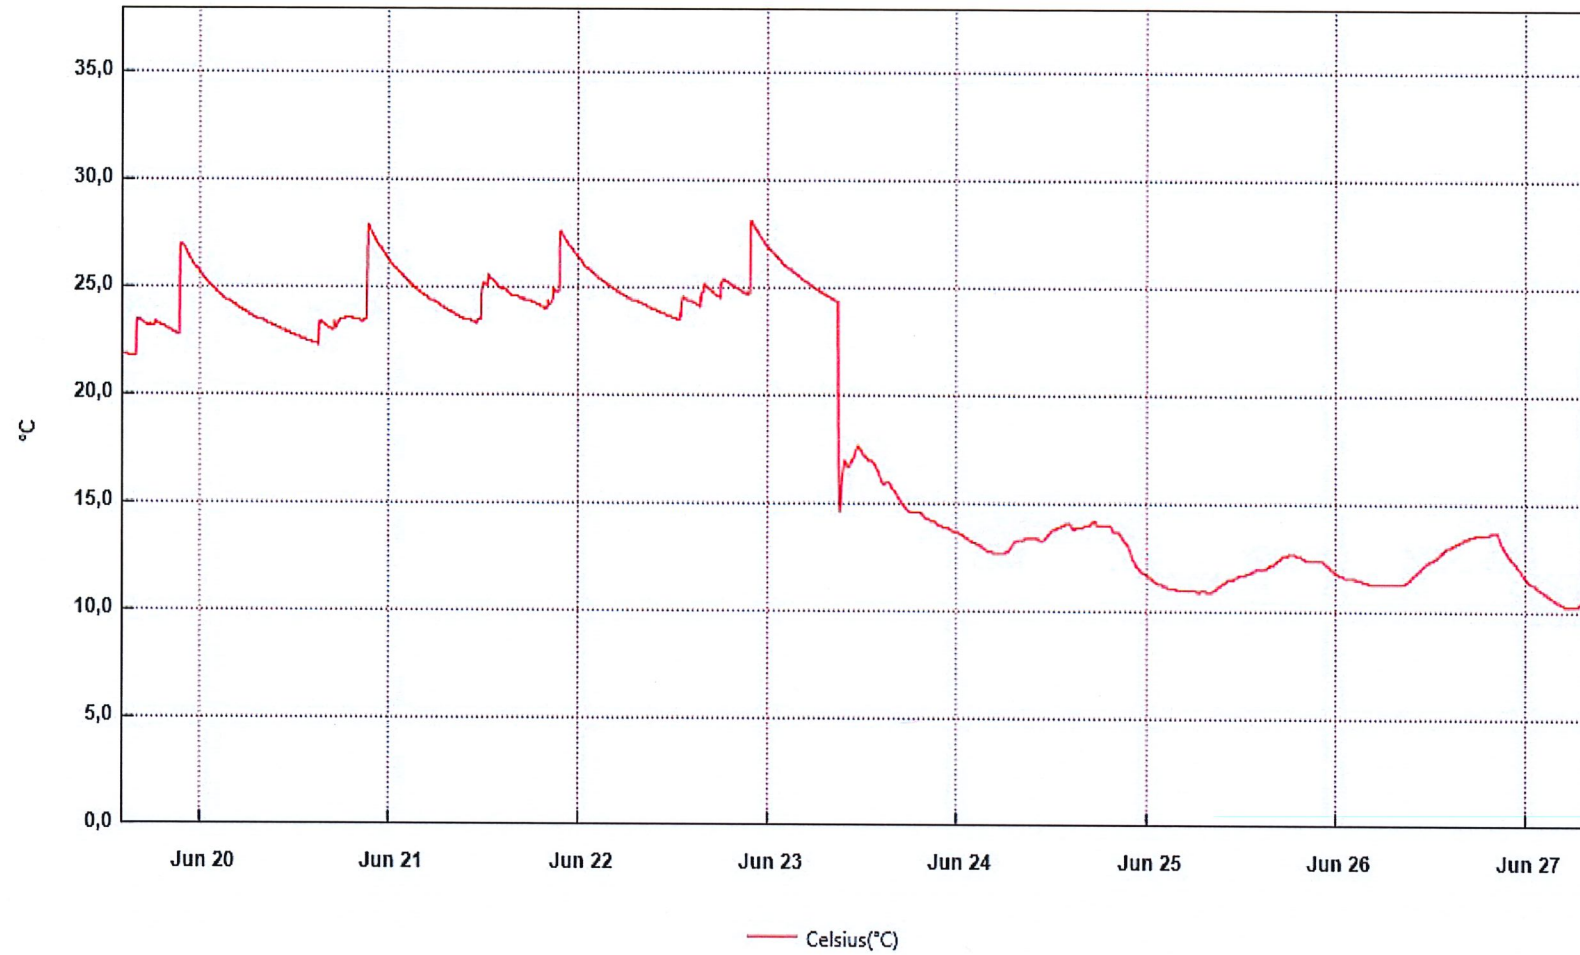

EasyLog USB

From: 19. juni 2017 14:00:00 - To: 27. juni 2017 08:18:00