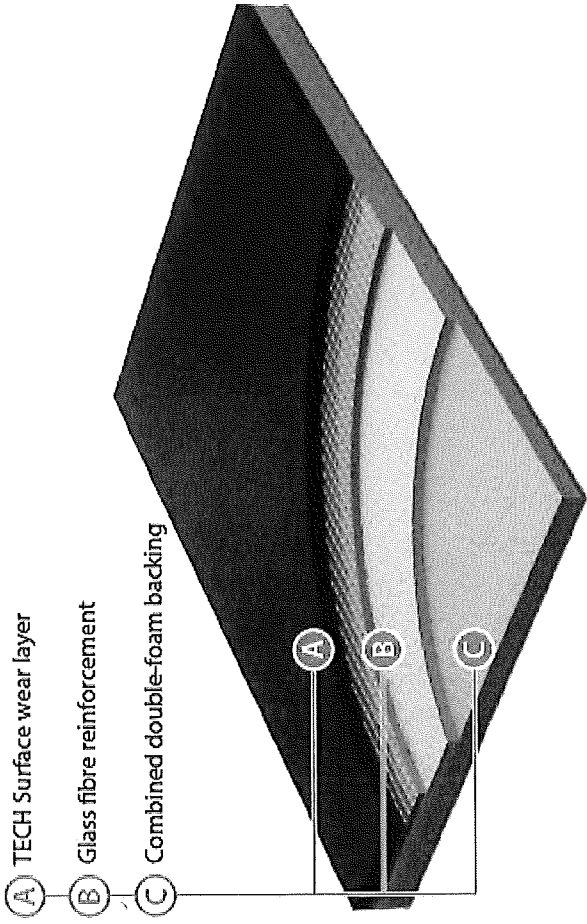

The patented **TECH Surface top layer** ensures durability and easy maintenance of the floor covering.

Along with excellent functionality, it is famous for **optimal slip resistance** that helps to prevent accidents caused by either a too low, or a too high coefficient of friction.

GraboSport Elite is a point elastic sports flooring fully compliant with the requirements of **EN 14904**.

[FIBA CERTIFICATE \(PDF\)](#)

RECOMMENDED APPLICATION AREAS:

- Multi-sports school gyms
- School gyms
- Aerobic halls
- Yoga studios
- Fencing halls
- Grounds for team ball sports
- Gymnastics halls
- Indoor hockey grounds

GRABO
PLAST

TECHNICAL DATAS

Total thickness	mm	6,0
Total weight	kg/m ²	3,7
Length of roll	m	15
Width of roll	m	2

A TECH Surface wear layer

B Glass fibre reinforcement

C Combined double-foam backing

Click on the samples to find the recommended welding rod's color.