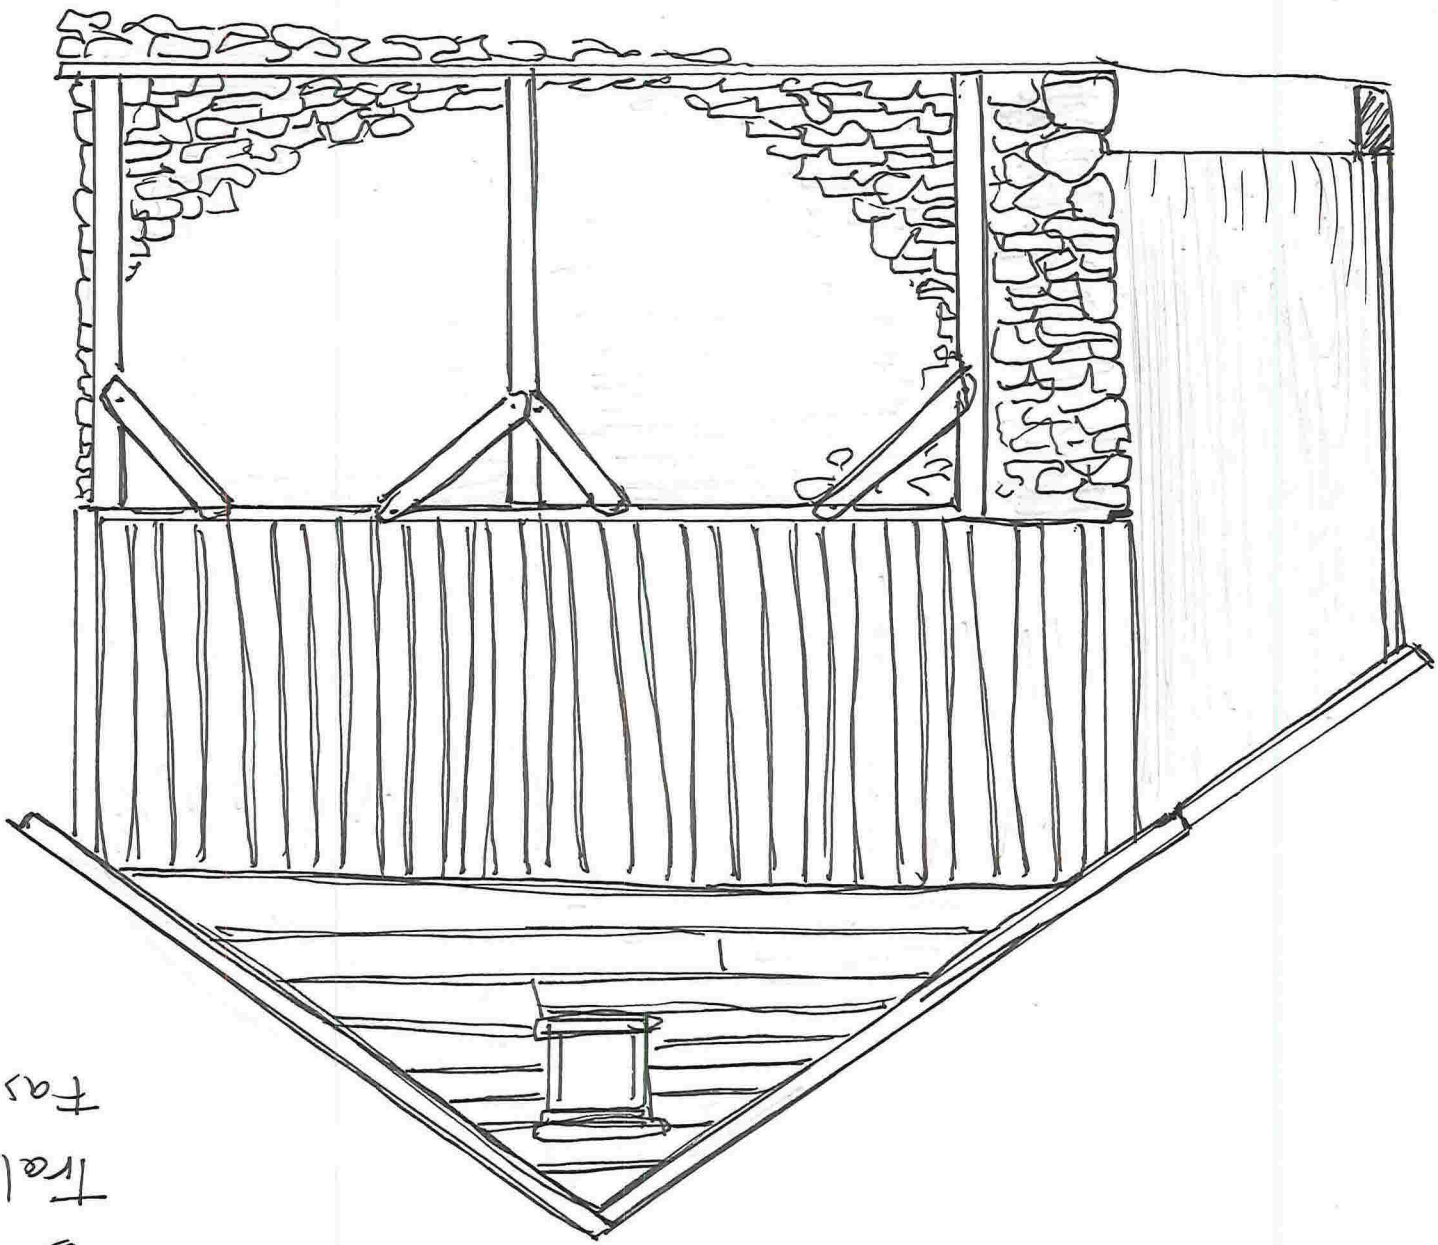

Handwritten

Handwritten

No. 1 : 100

Wesley Group E 2008

Trelan Gard
Fasade Vest

Wol: 1:50

Urdg Gr 13 ar 5
Traland Gard
Fasade Spr