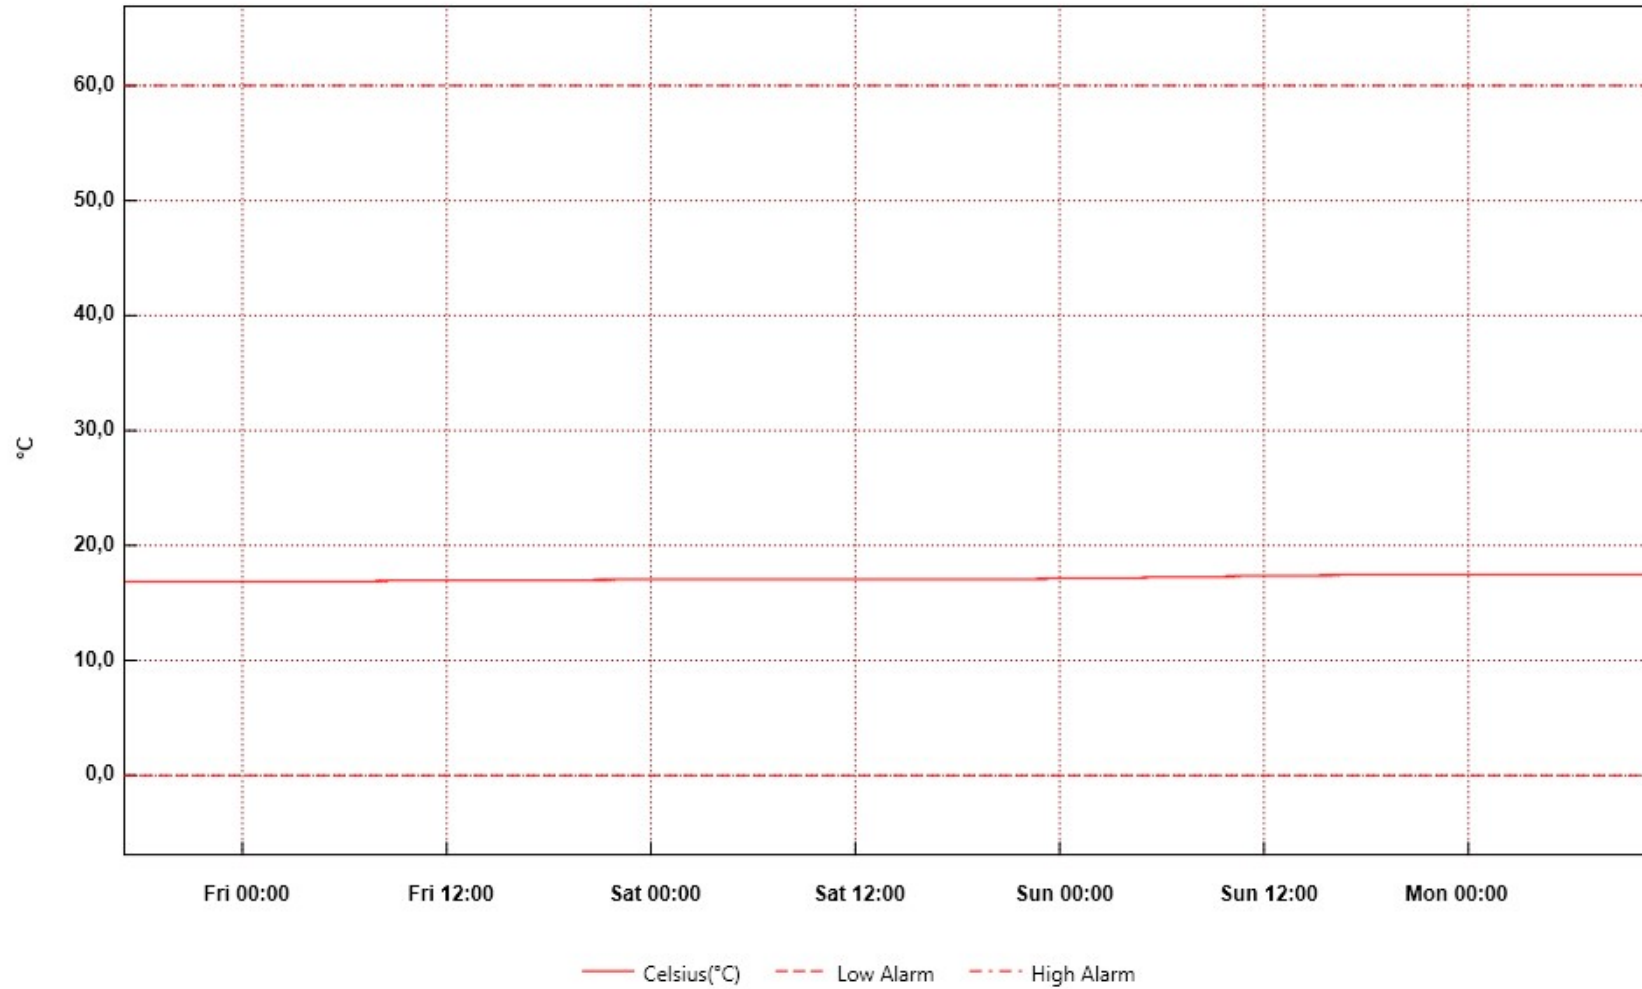

Alver24052018

From: torsdag 24. mai 2018 17:00:07 - To: mandag 28. mai 2018 11:18:17