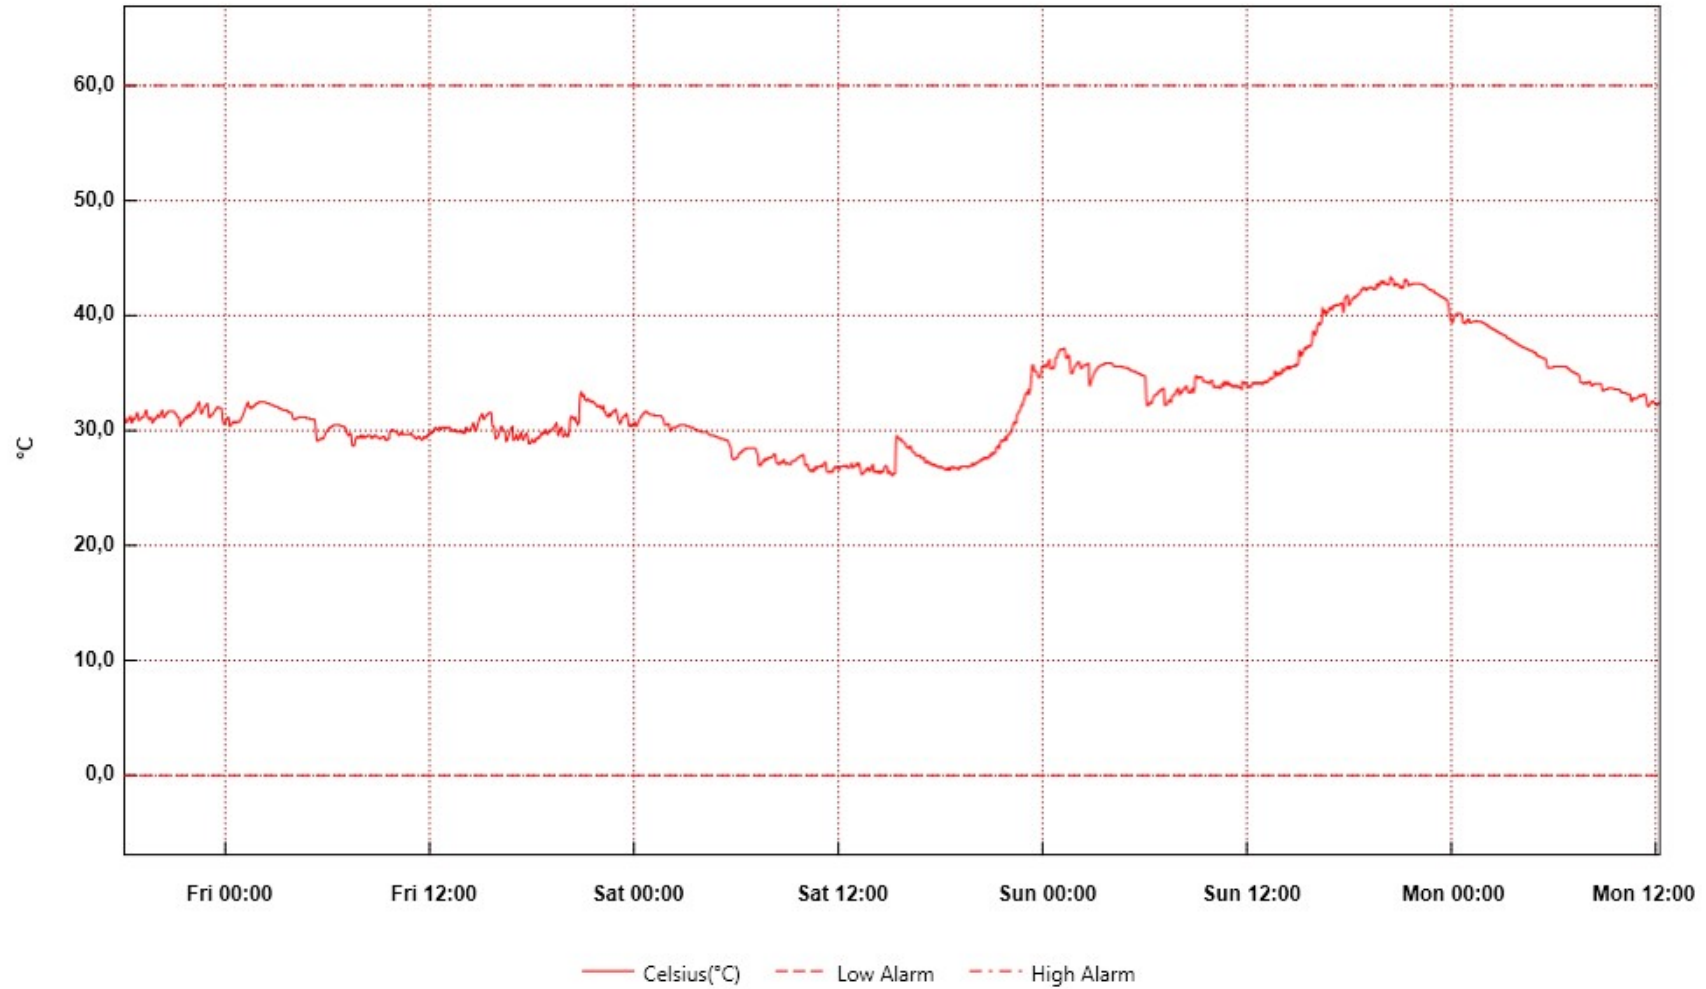

Westland041214

From: 4. desember 2014 18:00:14 - To: 8. desember 2014 12:18:24