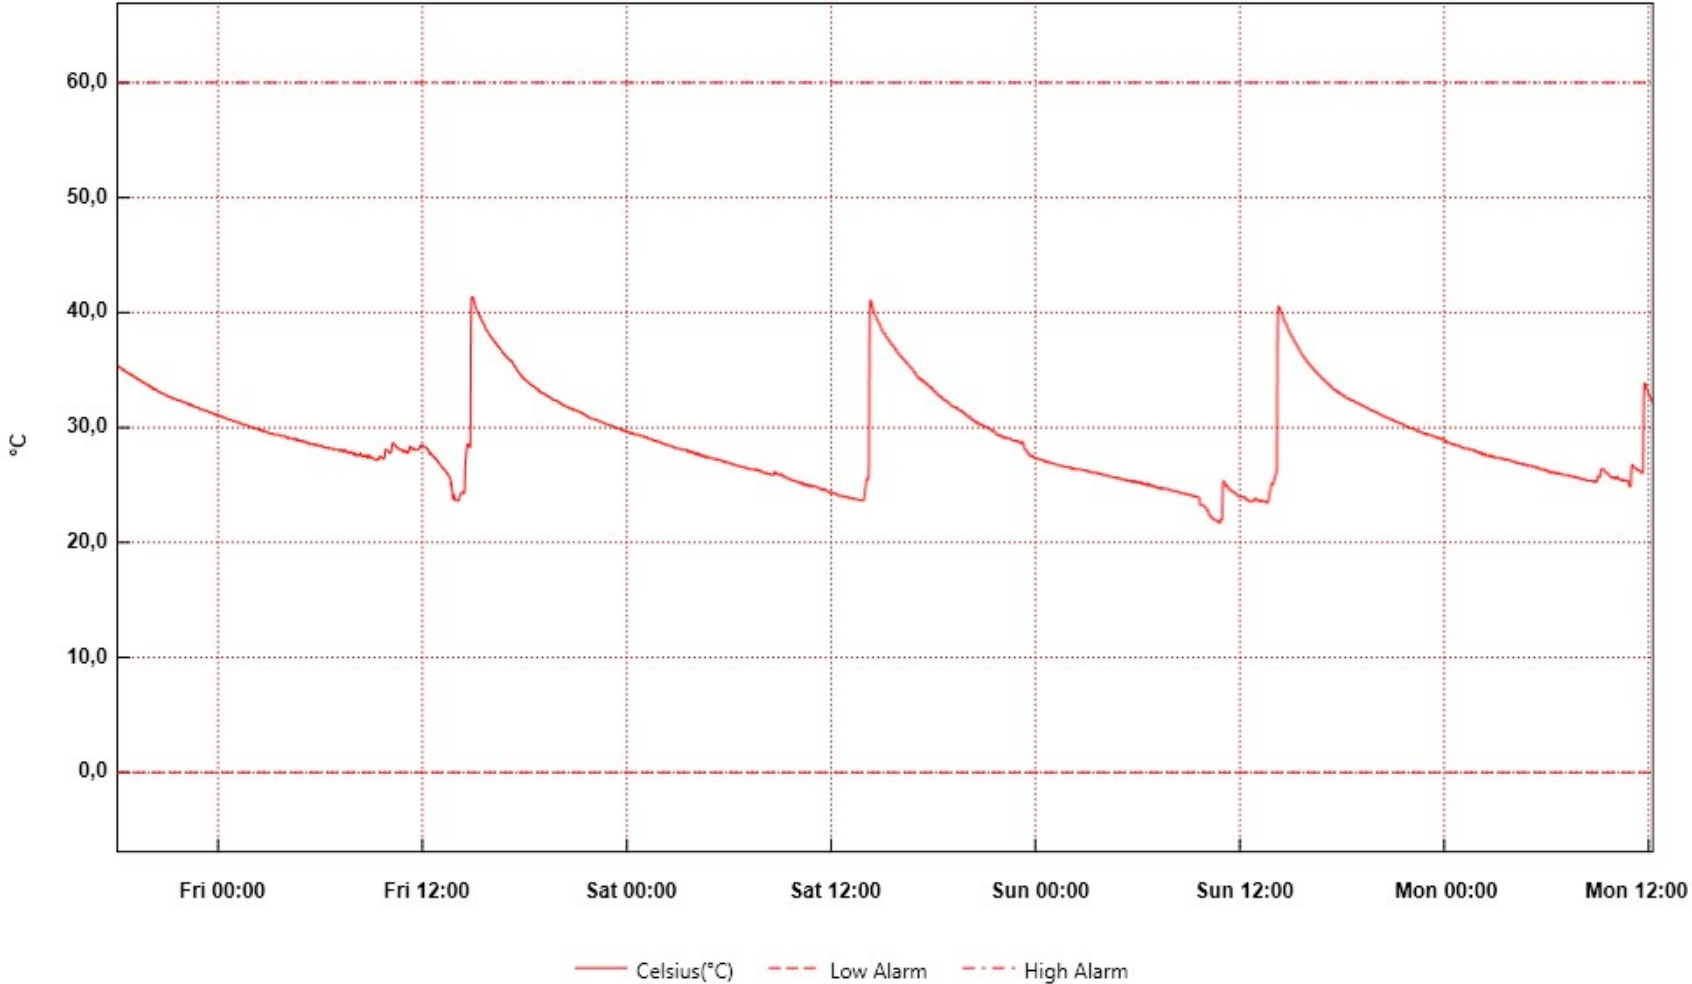

Knarvik s041214

From: 4. desember 2014 18:00:43 - To: 8. desember 2014 12:18:53