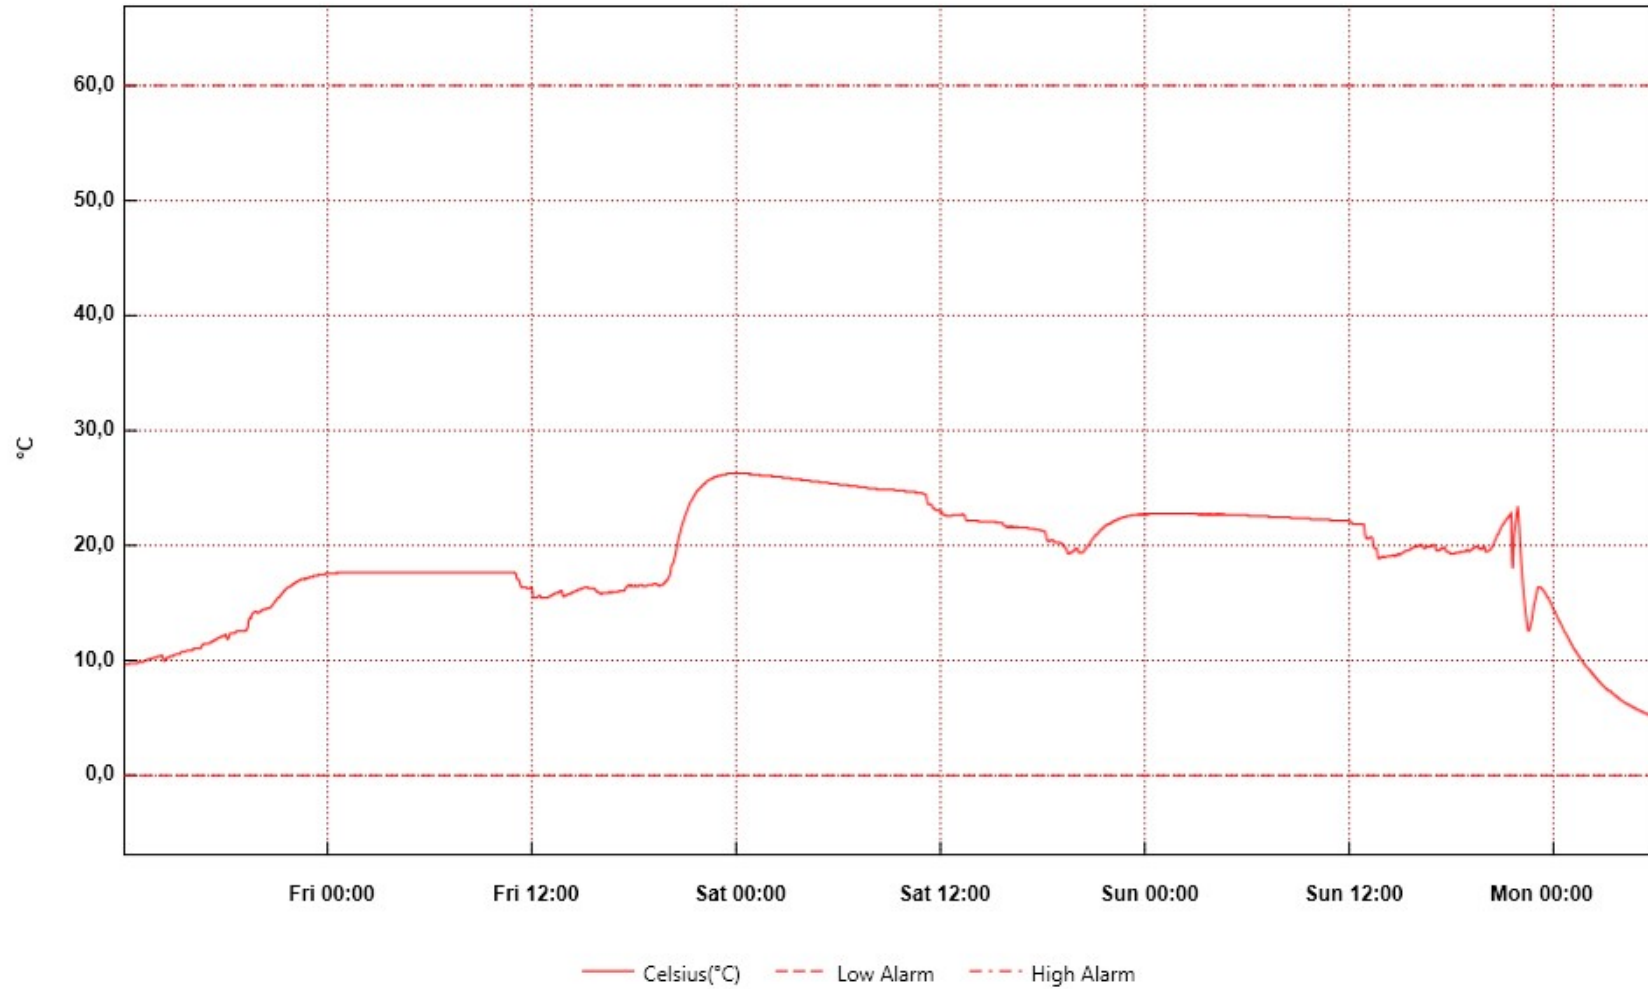

Ostereide041214

From: 4. desember 2014 12:00:06 - To: 8. desember 2014 06:18:16