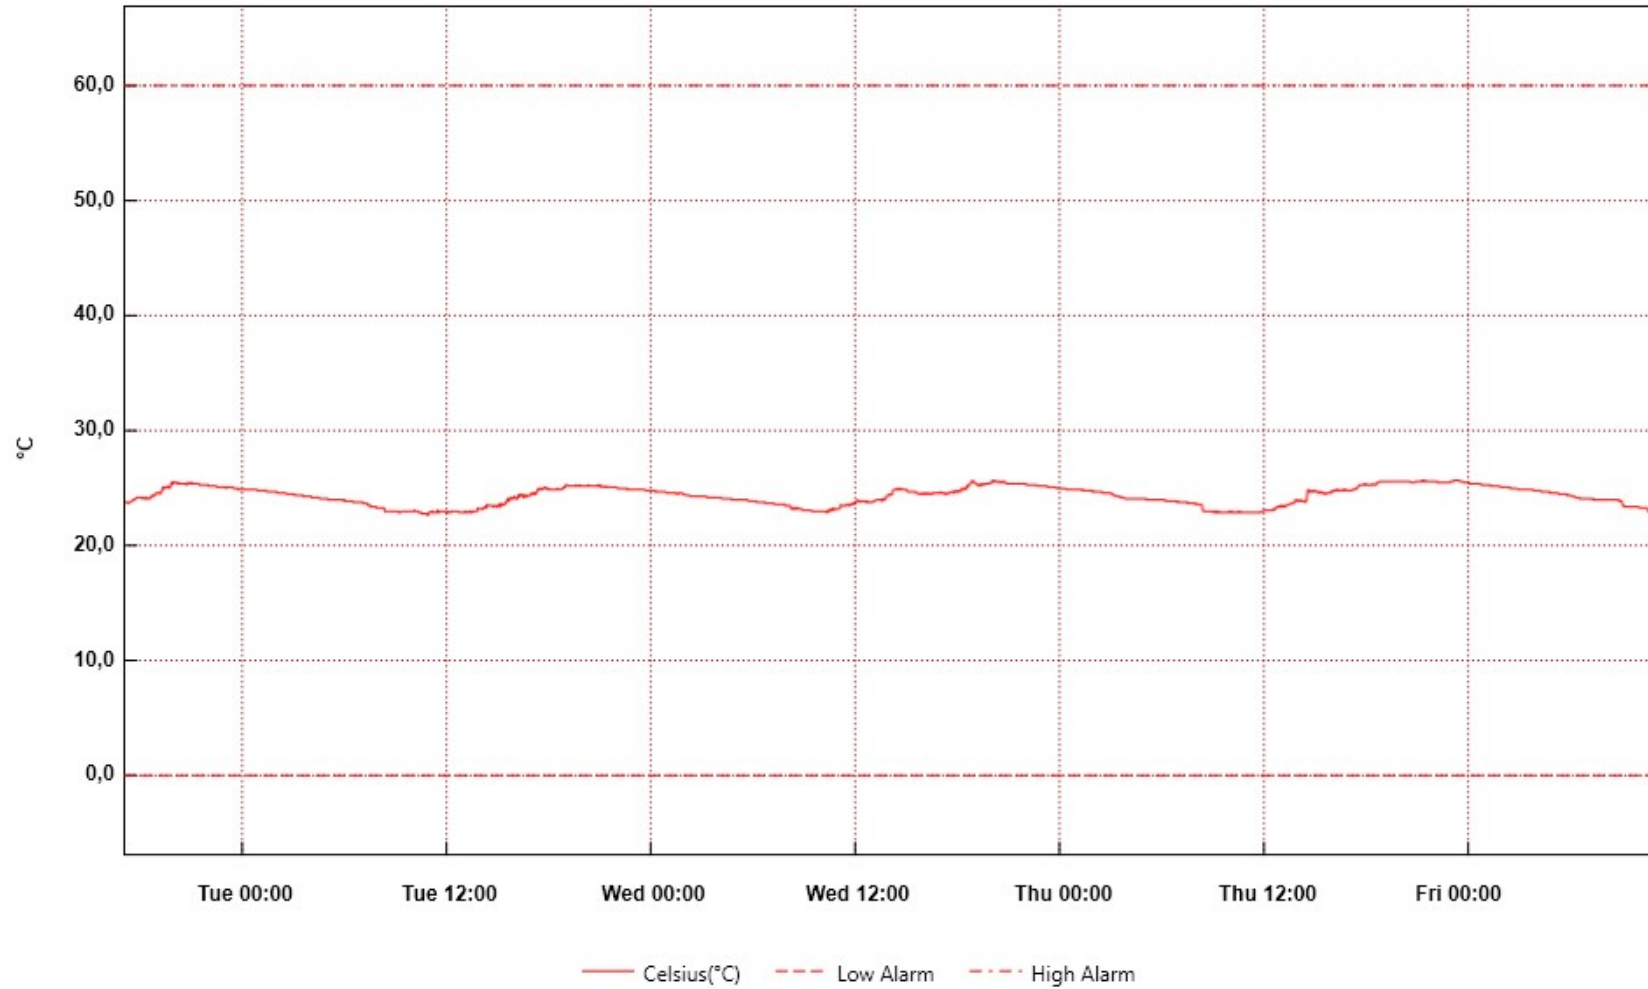

Knarvikse011214

From: 1. desember 2014 17:00:48 - To: 5. desember 2014 11:18:58