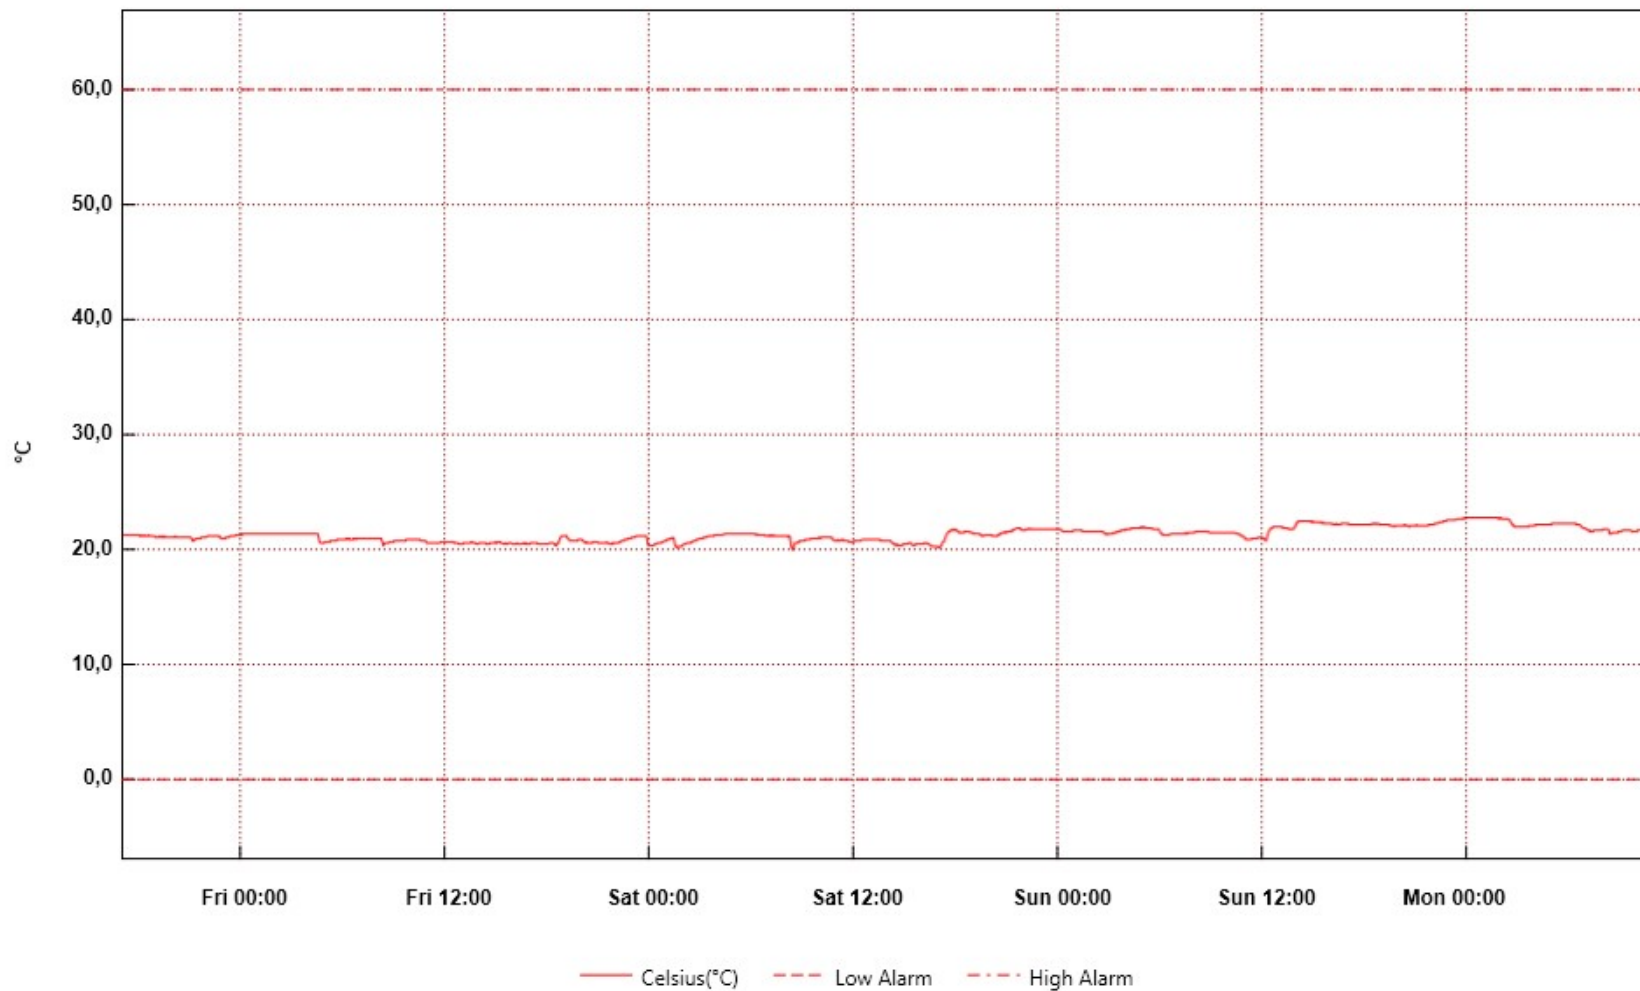

### Alverhot041214

From: 4. desember 2014 17:00:50 - To: 8. desember 2014 11:19:00