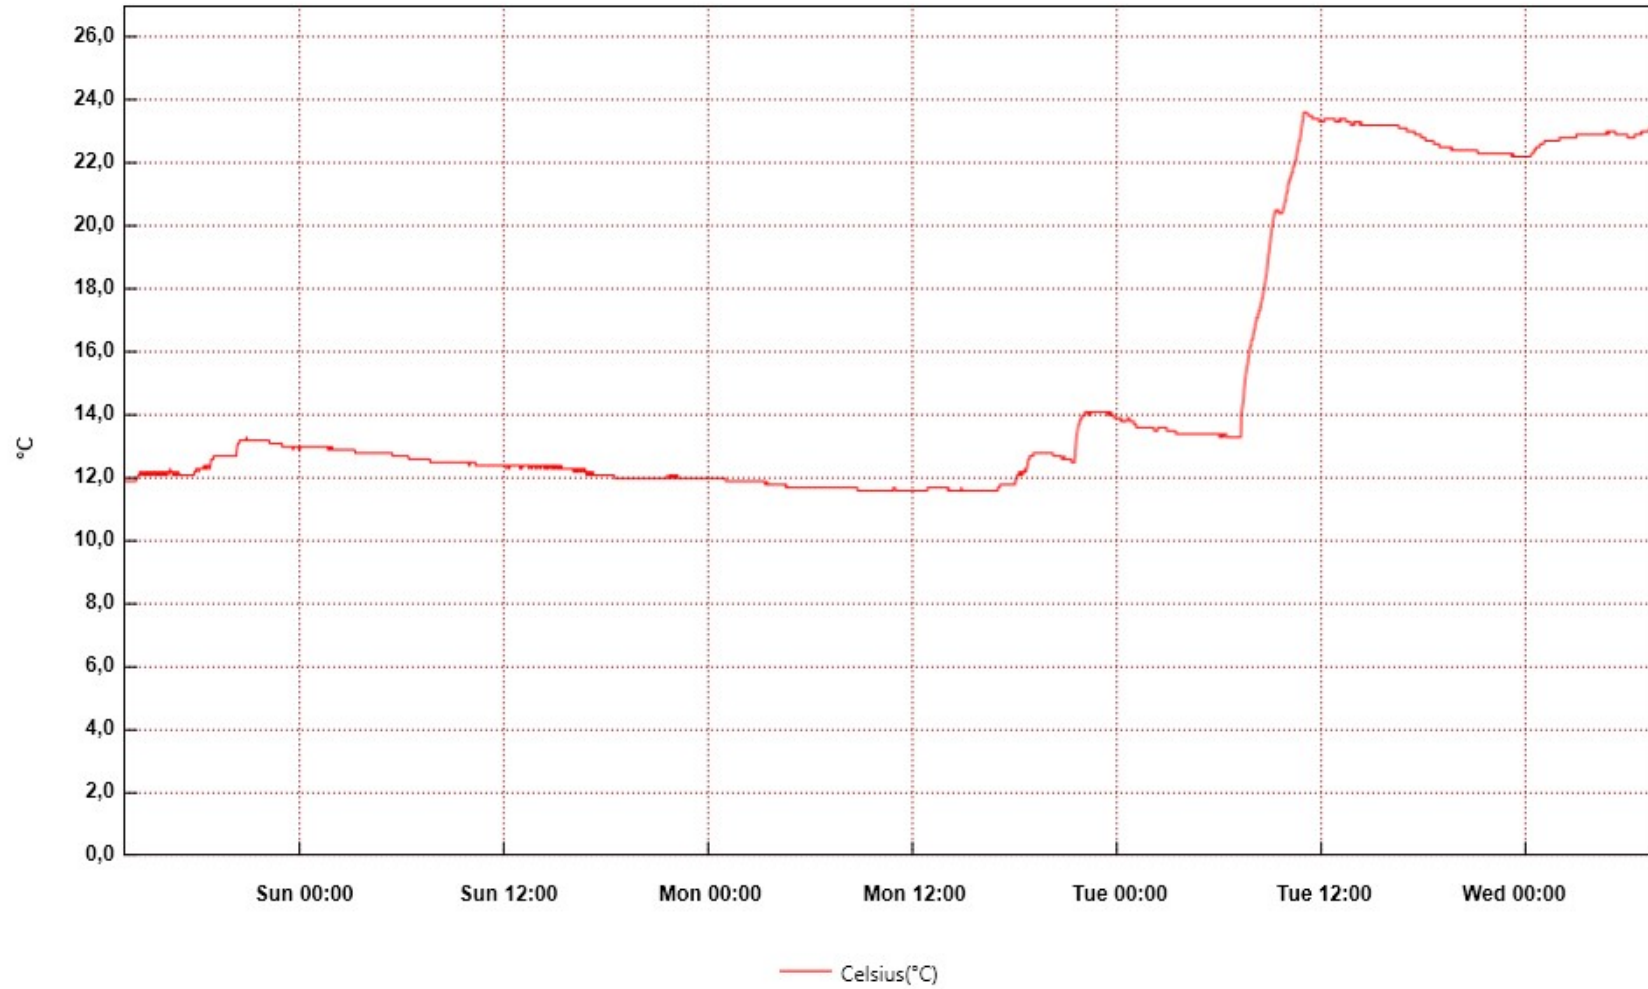

EasyLog USB

From: 2. mai 2015 13:38:52 - To: 6. mai 2015 07:56:52