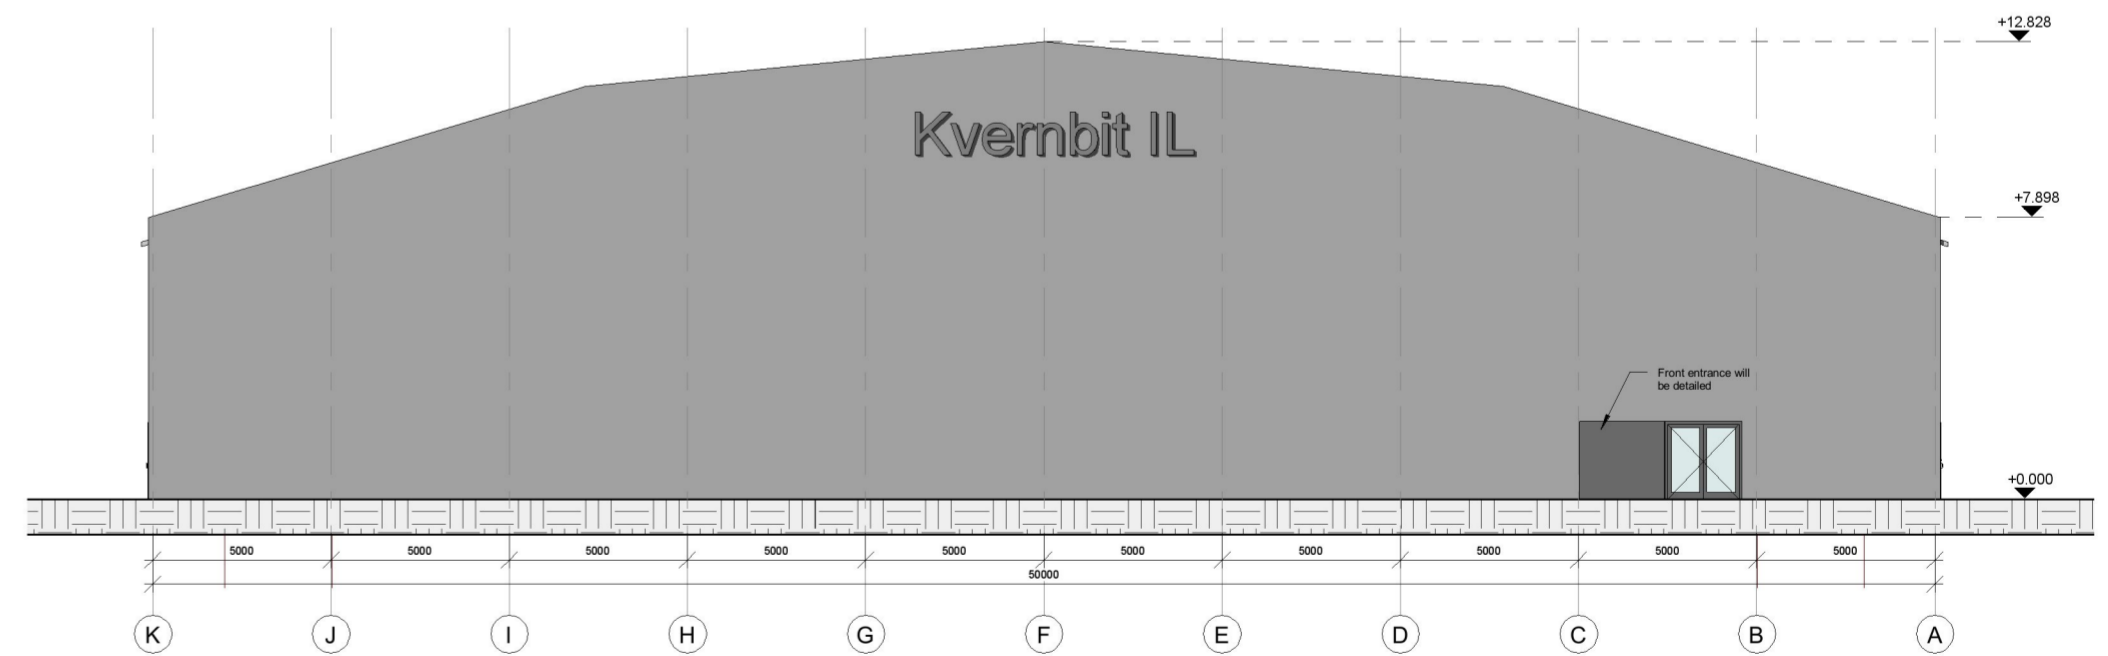

1 North
1 : 150

2 South
1 : 150

3 East
1 : 150

4 West
1 : 150

REV.	REVISION DESCRIPTION	REV. DATE
CLIENT Hugaas Entreprenor		
PROJECT 364 - Kvembit IL		
DRAWING TITLE Elevations		DRAWING No HE-00364-R-A103
CHECKED BY	Checker	
PREPARED BY	Author	
CHECK DATE	PAGE	FORMAT
	REVISION DATE	FORMAT
	SCALE	
	REVISION MARK	