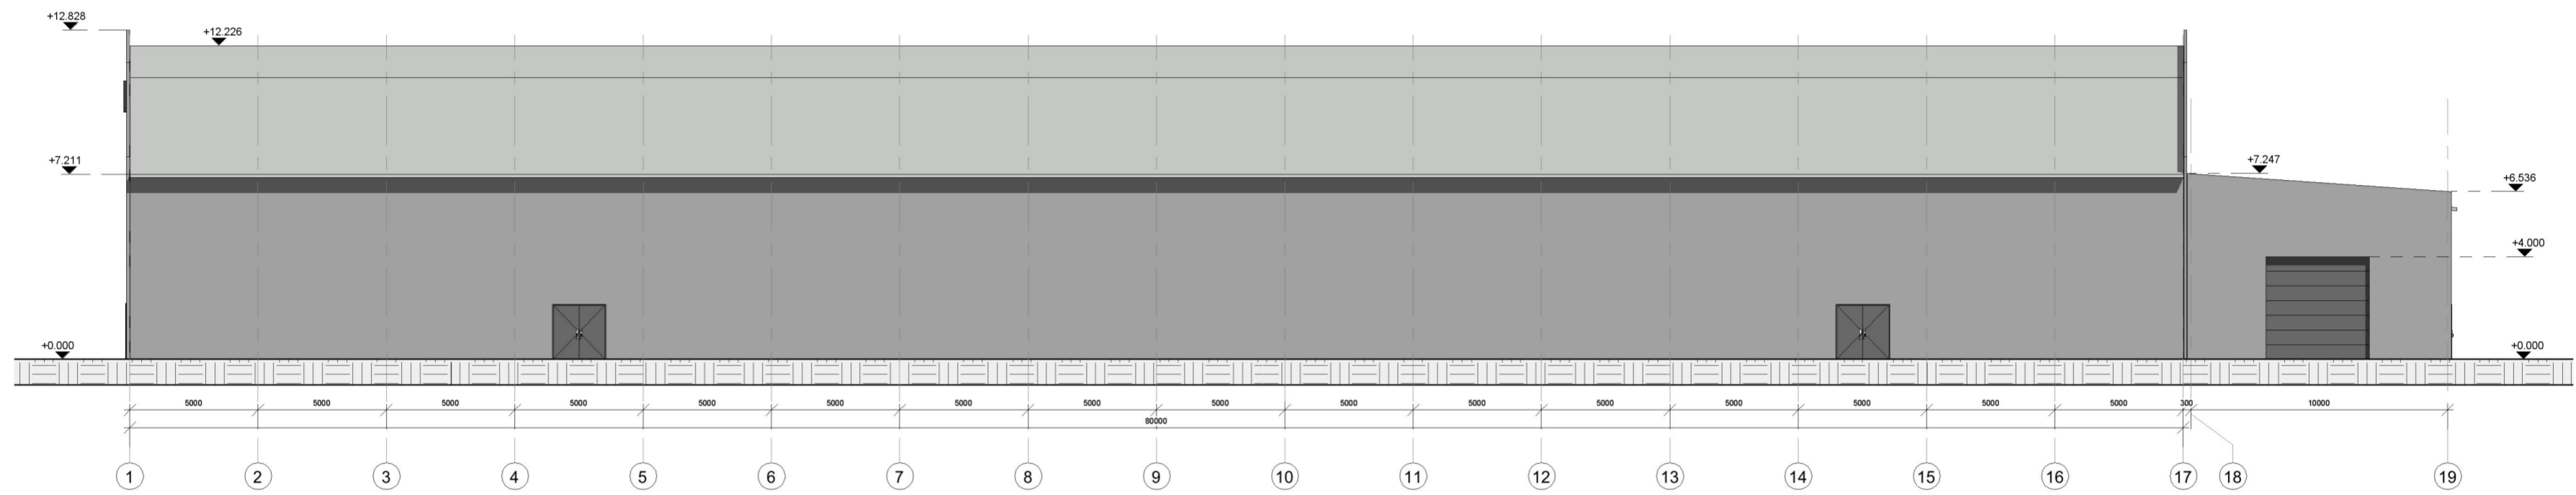

1 North
1 : 150

2 South
1 : 150

3 East
1 : 150

4 West
1 : 150

REV.	REVISION DESCRIPTION	REV. DATE
CLIENT Hugaas Entreprenor		
PROJECT 364 - Kvembit IL		
DRAWING TITLE Elevations		DRAWING No HE-00364-R-A103
CHECKED BY	Checker	
PREPARED BY	Author	
CHECK DATE	PAGE	FORMAT
	REVISION DATE	FORMAT
	SCALE	
	REVISION MARK	