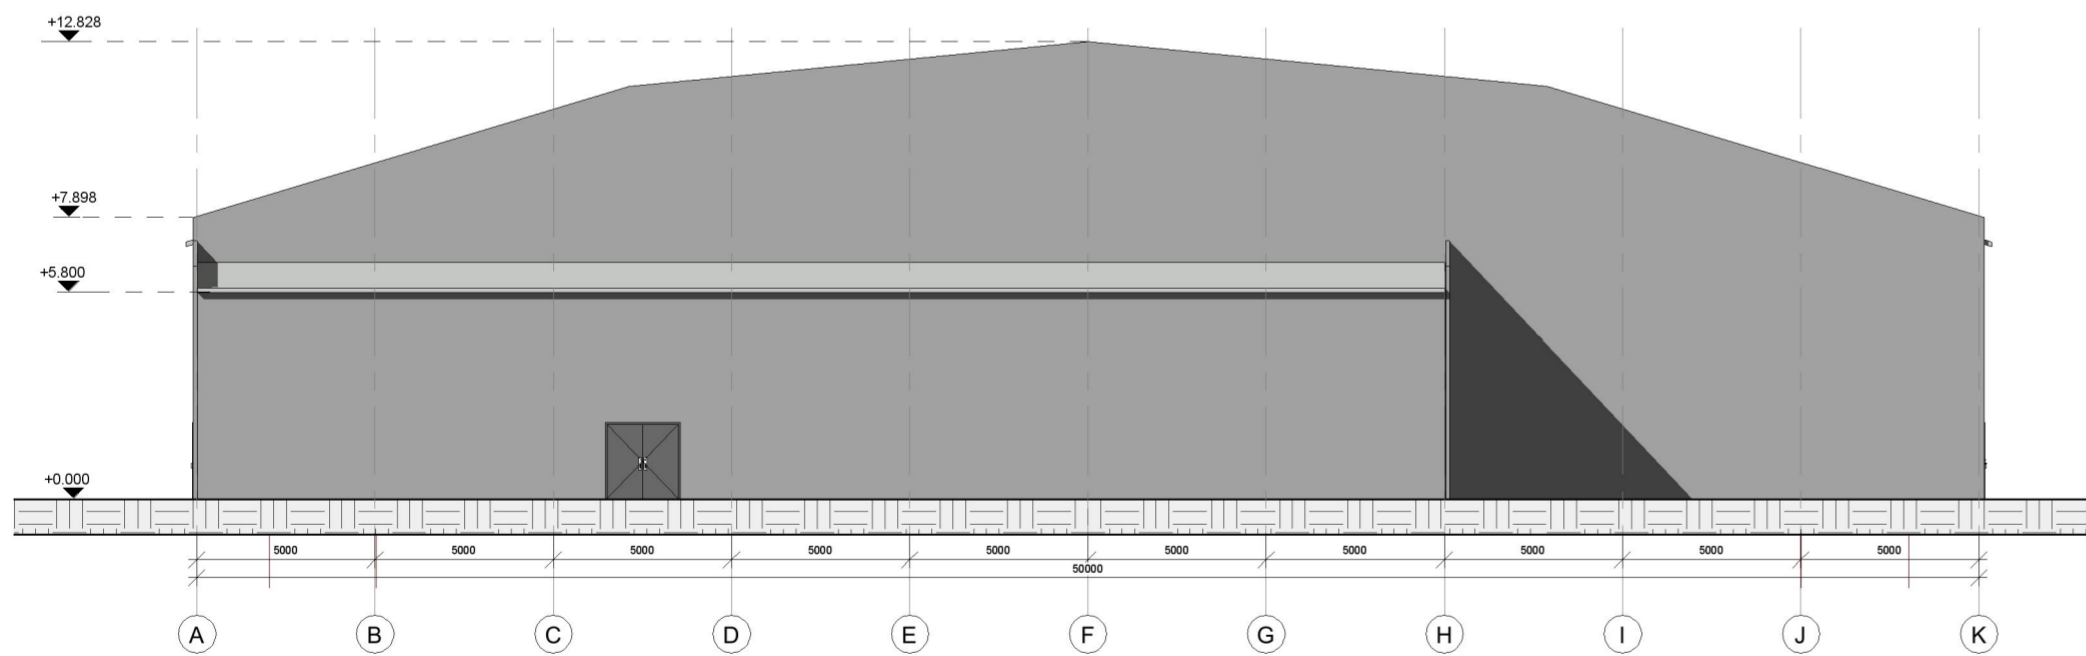

1 North
1 : 150

2 South
1 : 150

3 East
1 : 150

4 West
1 : 150

REV.	REVISION DESCRIPTION	REV. DATE
CLIENT Hugaas Entreprenor		
PROJECT 364 - Kvembit IL		
DRAWING TITLE Elevations		DRAWING No HE-00364-R-A103
CHECKED BY	Checker	
PREPARED BY	Author	
CHECK DATE	PAGE	FORMAT
	REVISION DATE	FORMAT
	SCALE	
	REVISION MARK	